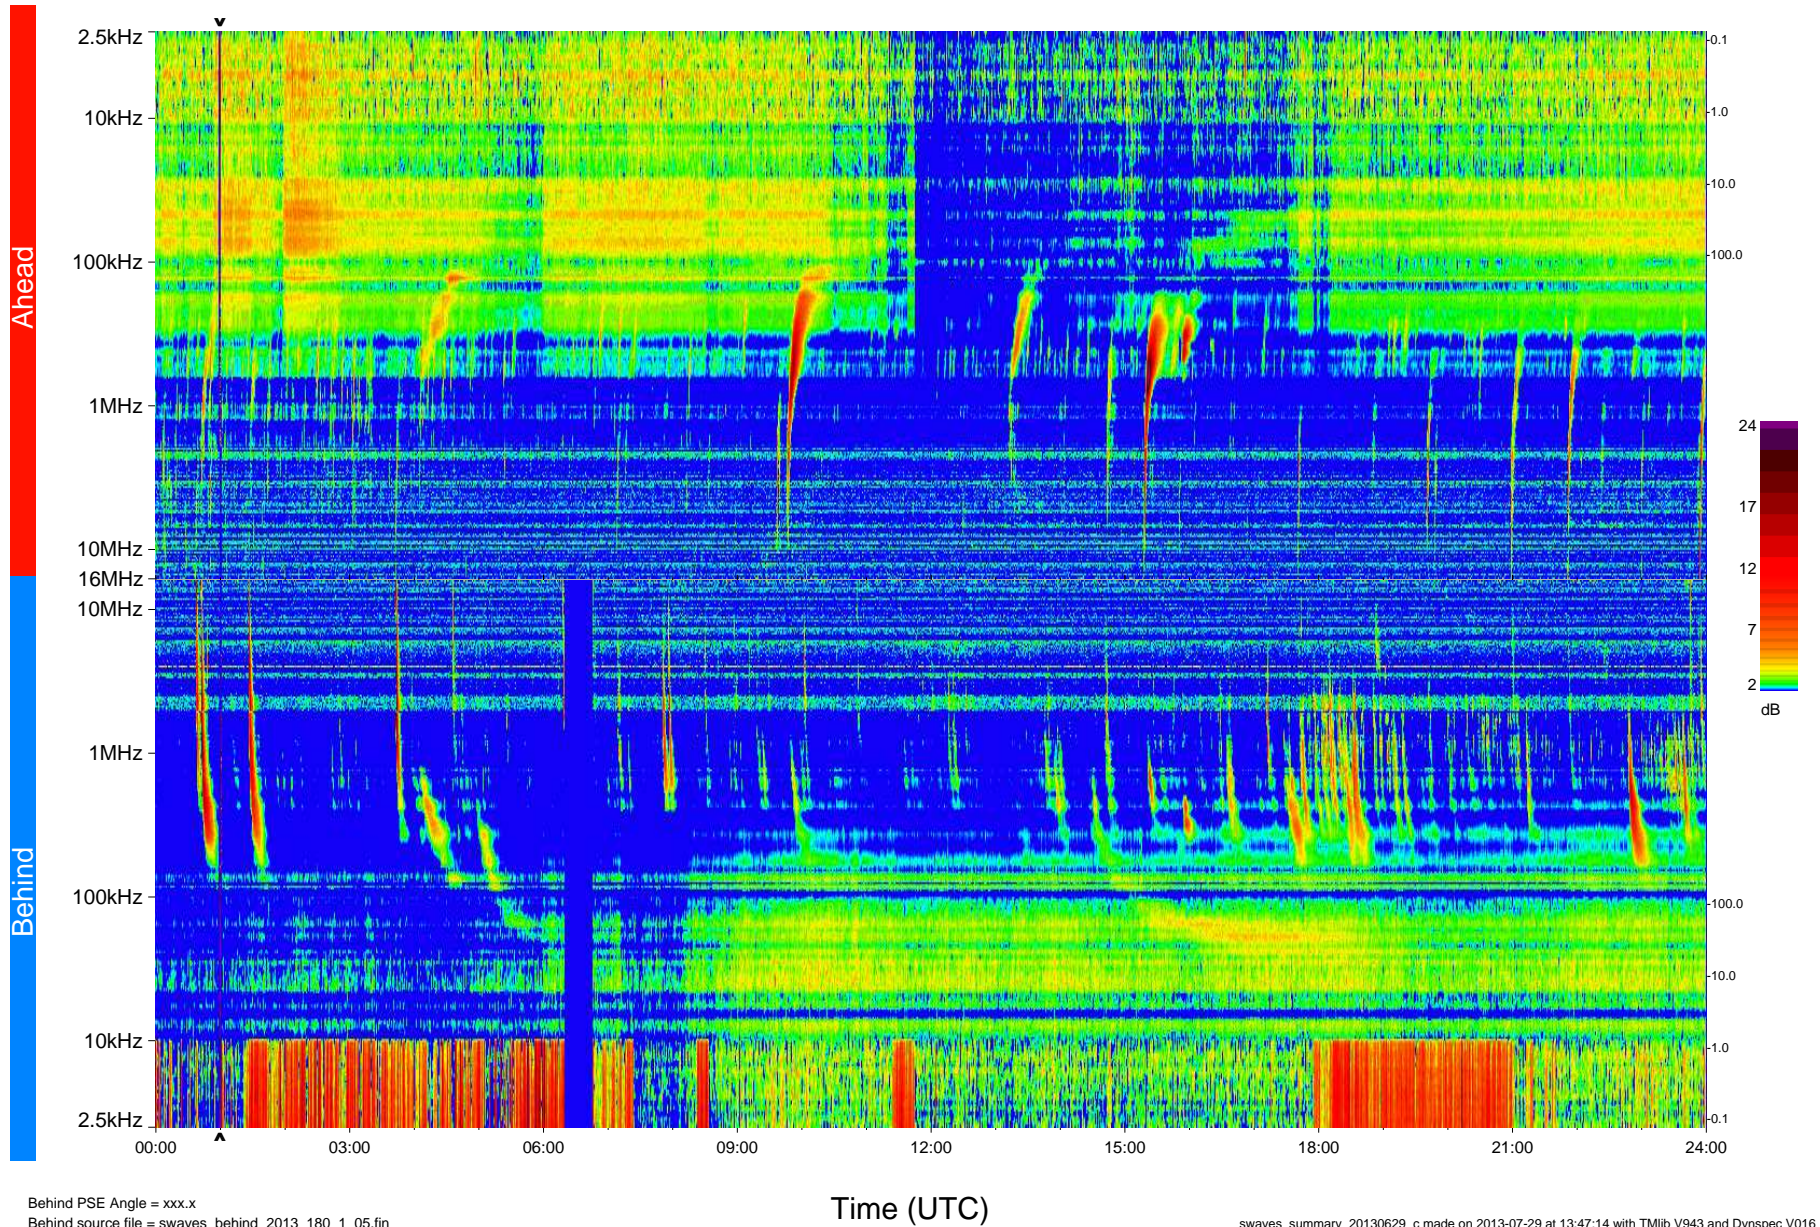

STEREO/WAVES Daily Summary - 29-Jun-2013 (DOY 180)

Ahead source file = swaves_ahead_2013_180_1_05.fin
Ahead PSE Angle = xxx.x

Behind PSE Angle = xxx.x
Behind source file = swaves_behind_2013_180_1_05.fin