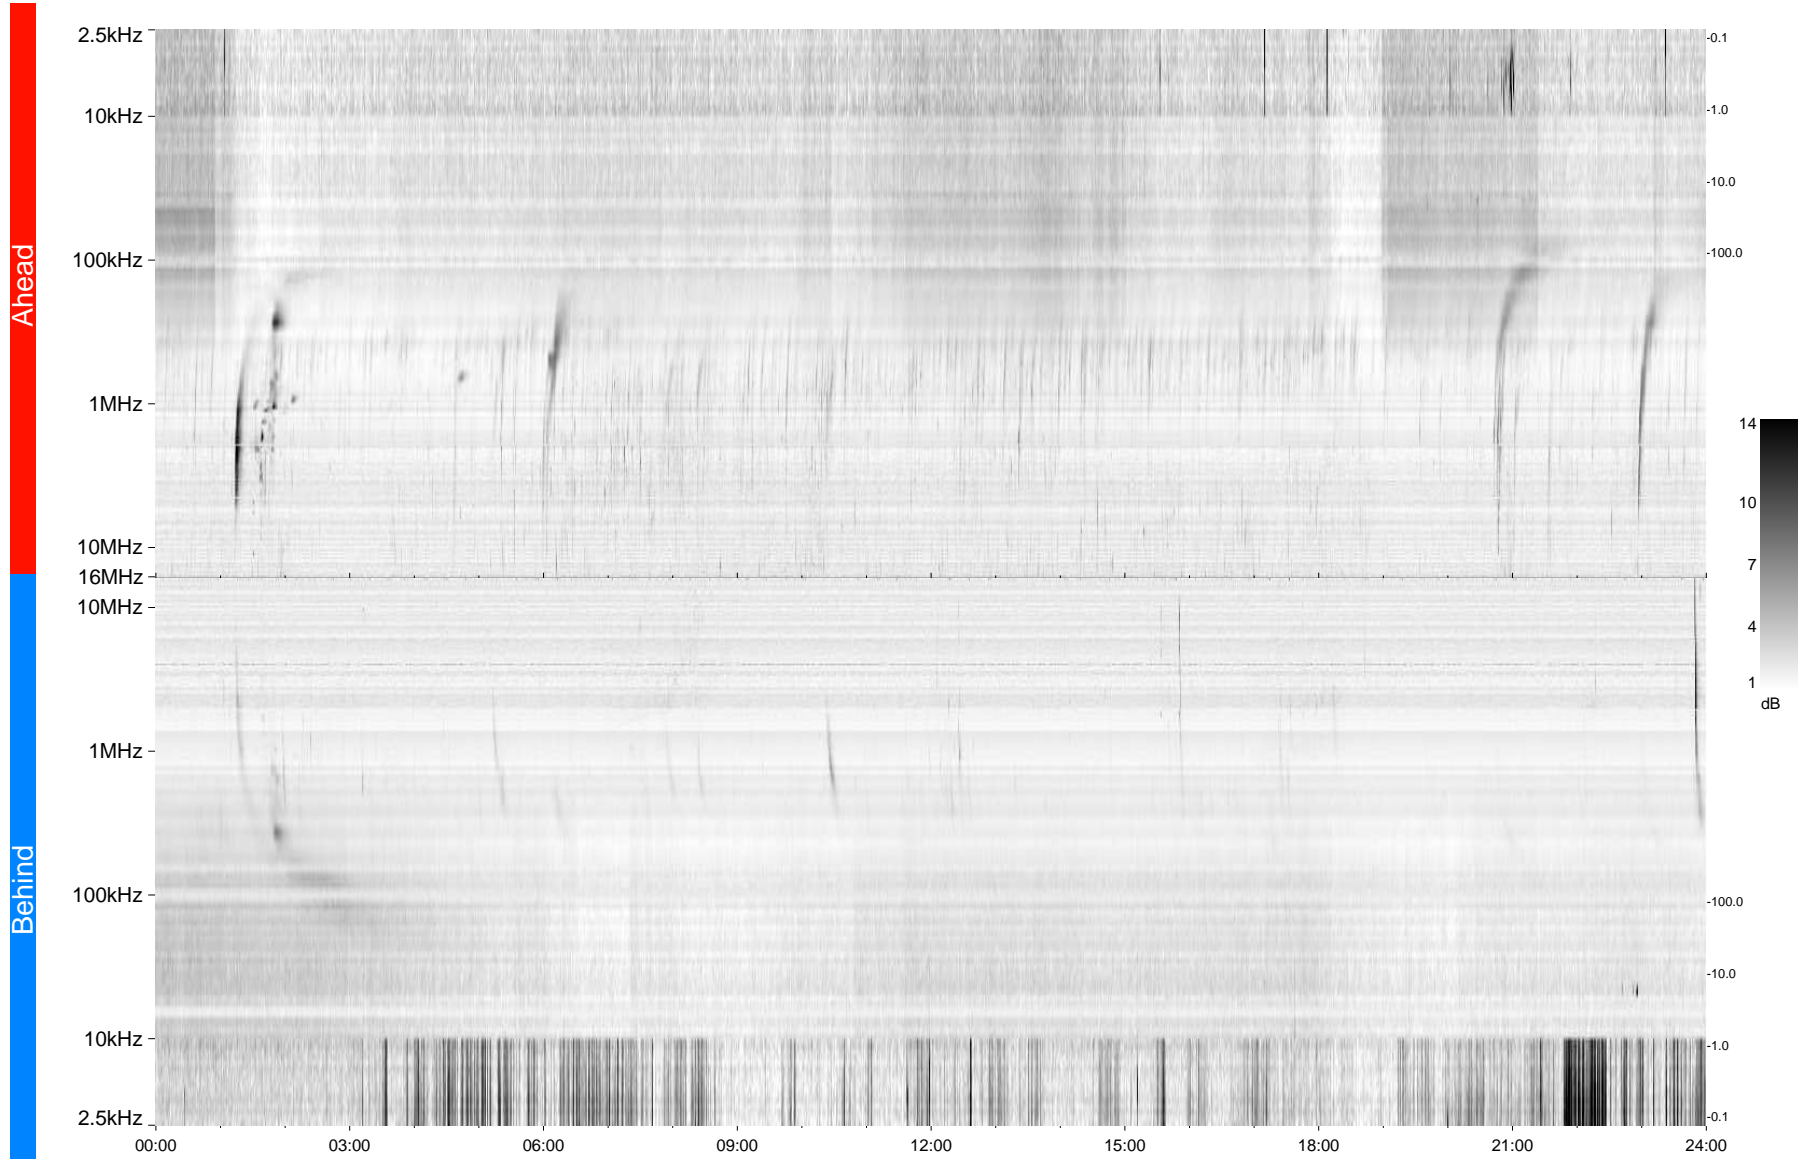

STEREO/WAVES Daily Summary - 28-Jun-2013 (DOY 179)

Ahead source file = swaves_ahead_2013_179_1_05.fin
Ahead PSE Angle = xxx.x

Behind PSE Angle = xxx.x
Behind source file = swaves_behind_2013_179_1_05.fin

Time (UTC)