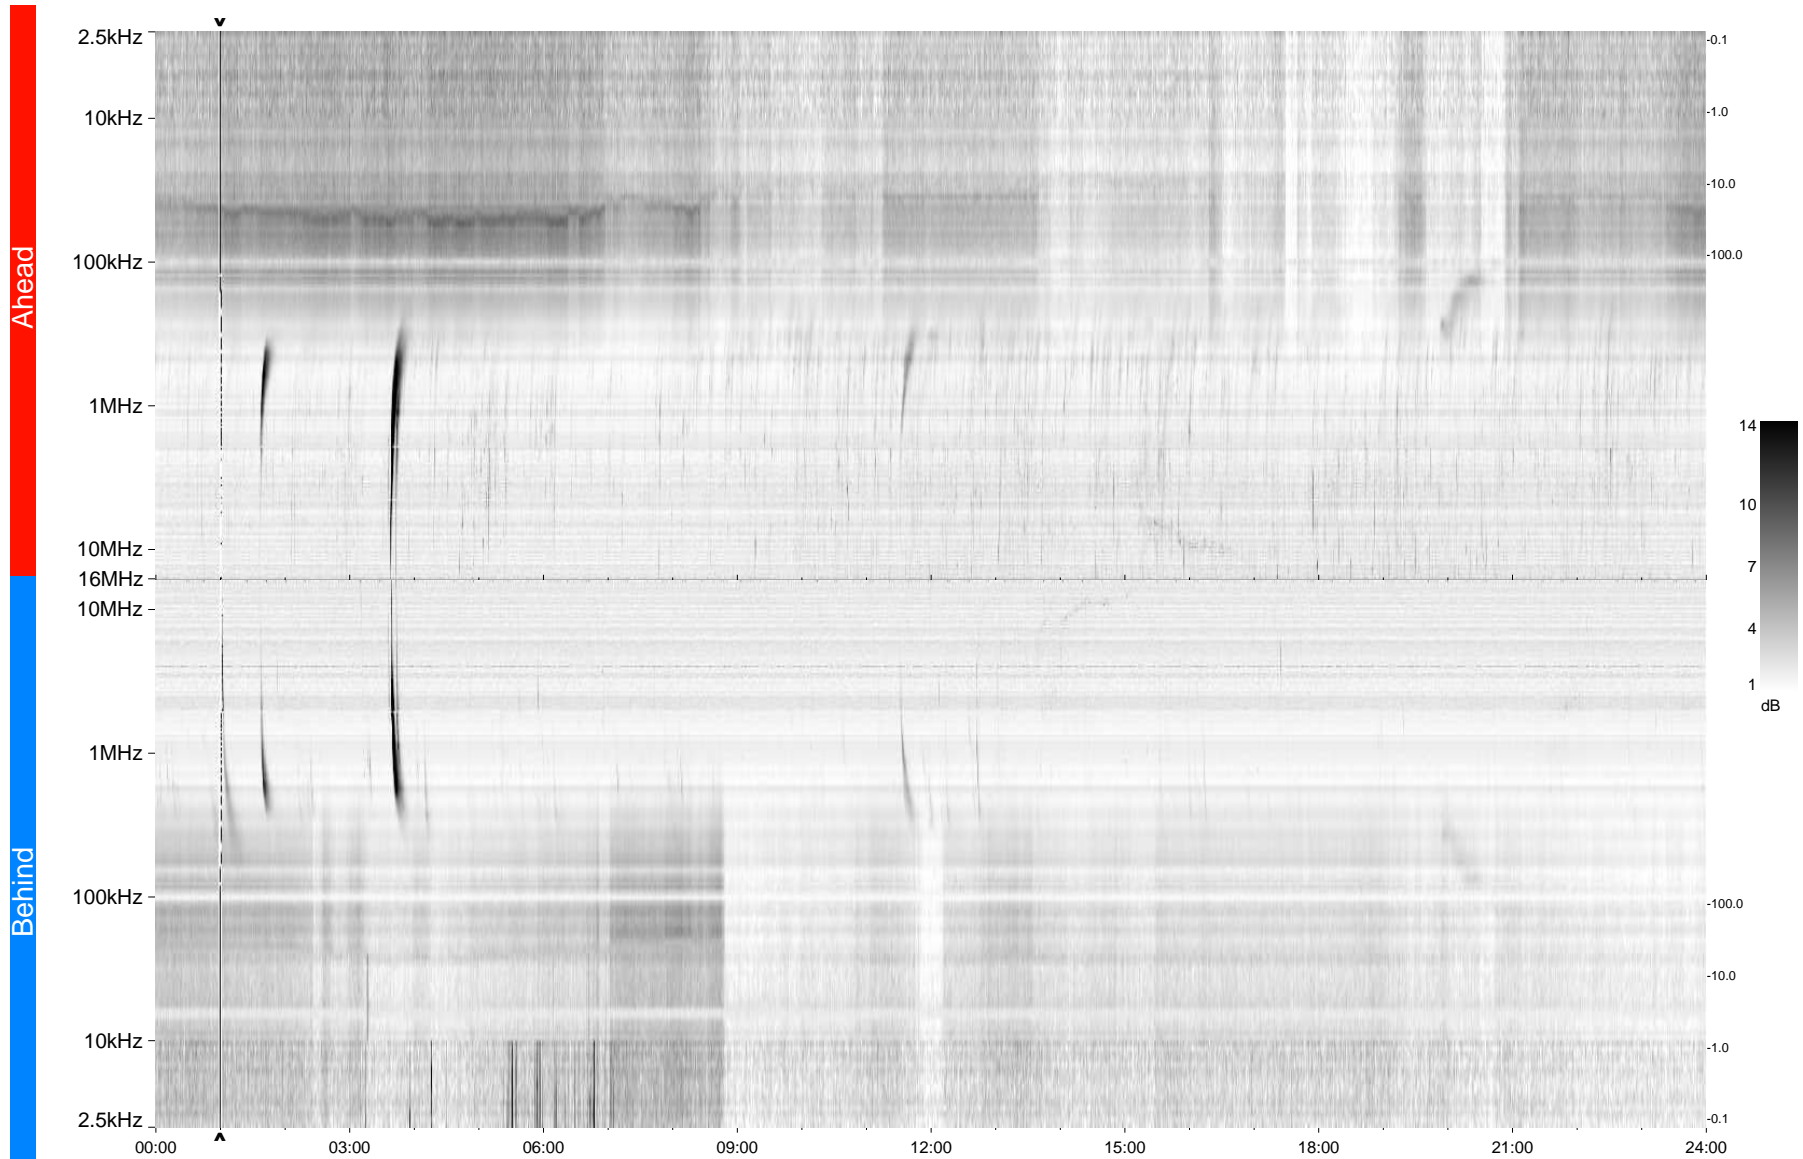

STEREO/WAVES Daily Summary - 27-Jun-2013 (DOY 178)

Ahead source file = swaves_ahead_2013_178_1_05.fin
Ahead PSE Angle = xxx.x

Behind PSE Angle = xxx.x
Behind source file = swaves_behind_2013_178_1_05.fin

Time (UTC)