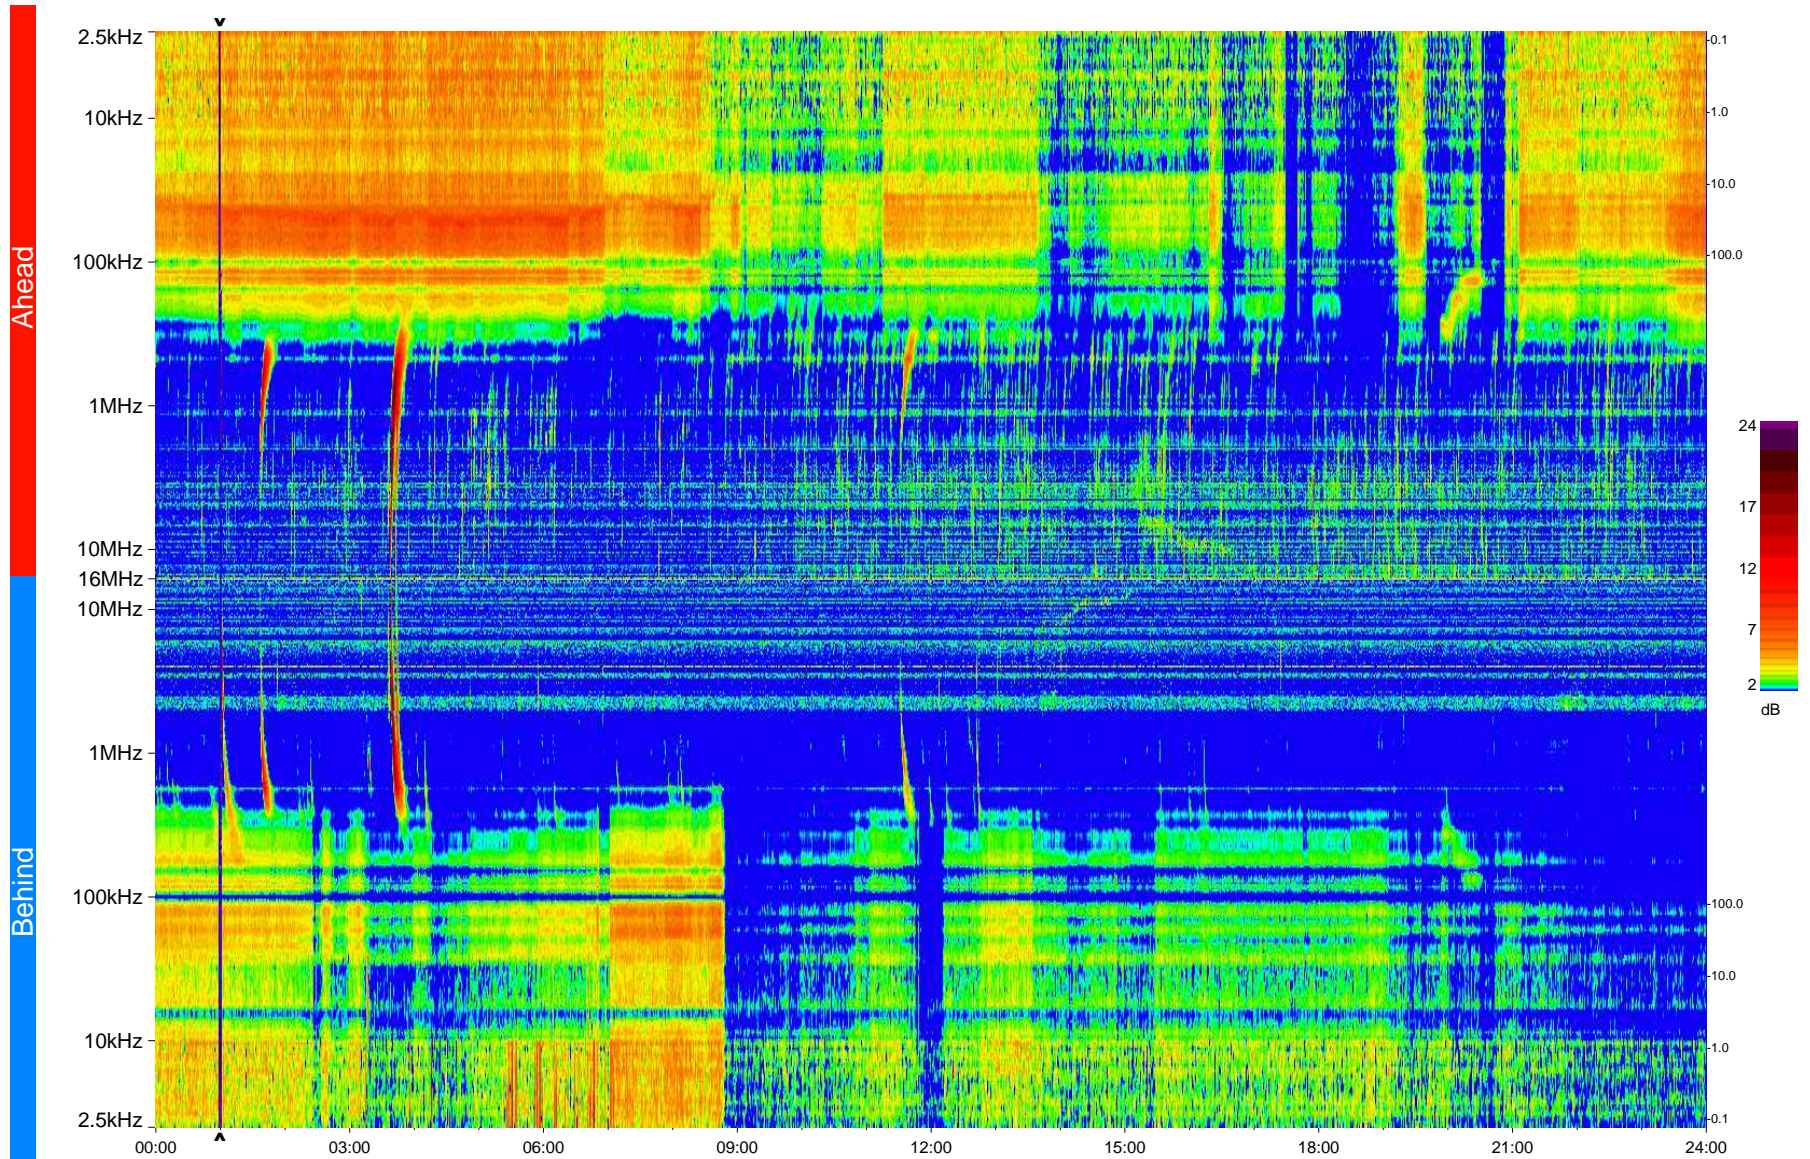

STEREO/WAVES Daily Summary - 27-Jun-2013 (DOY 178)

Ahead source file = swaves_ahead_2013_178_1_05.fin
Ahead PSE Angle = xxx.x

Behind PSE Angle = xxx.x
Behind source file = swaves_behind_2013_178_1_05.fin

Time (UTC)