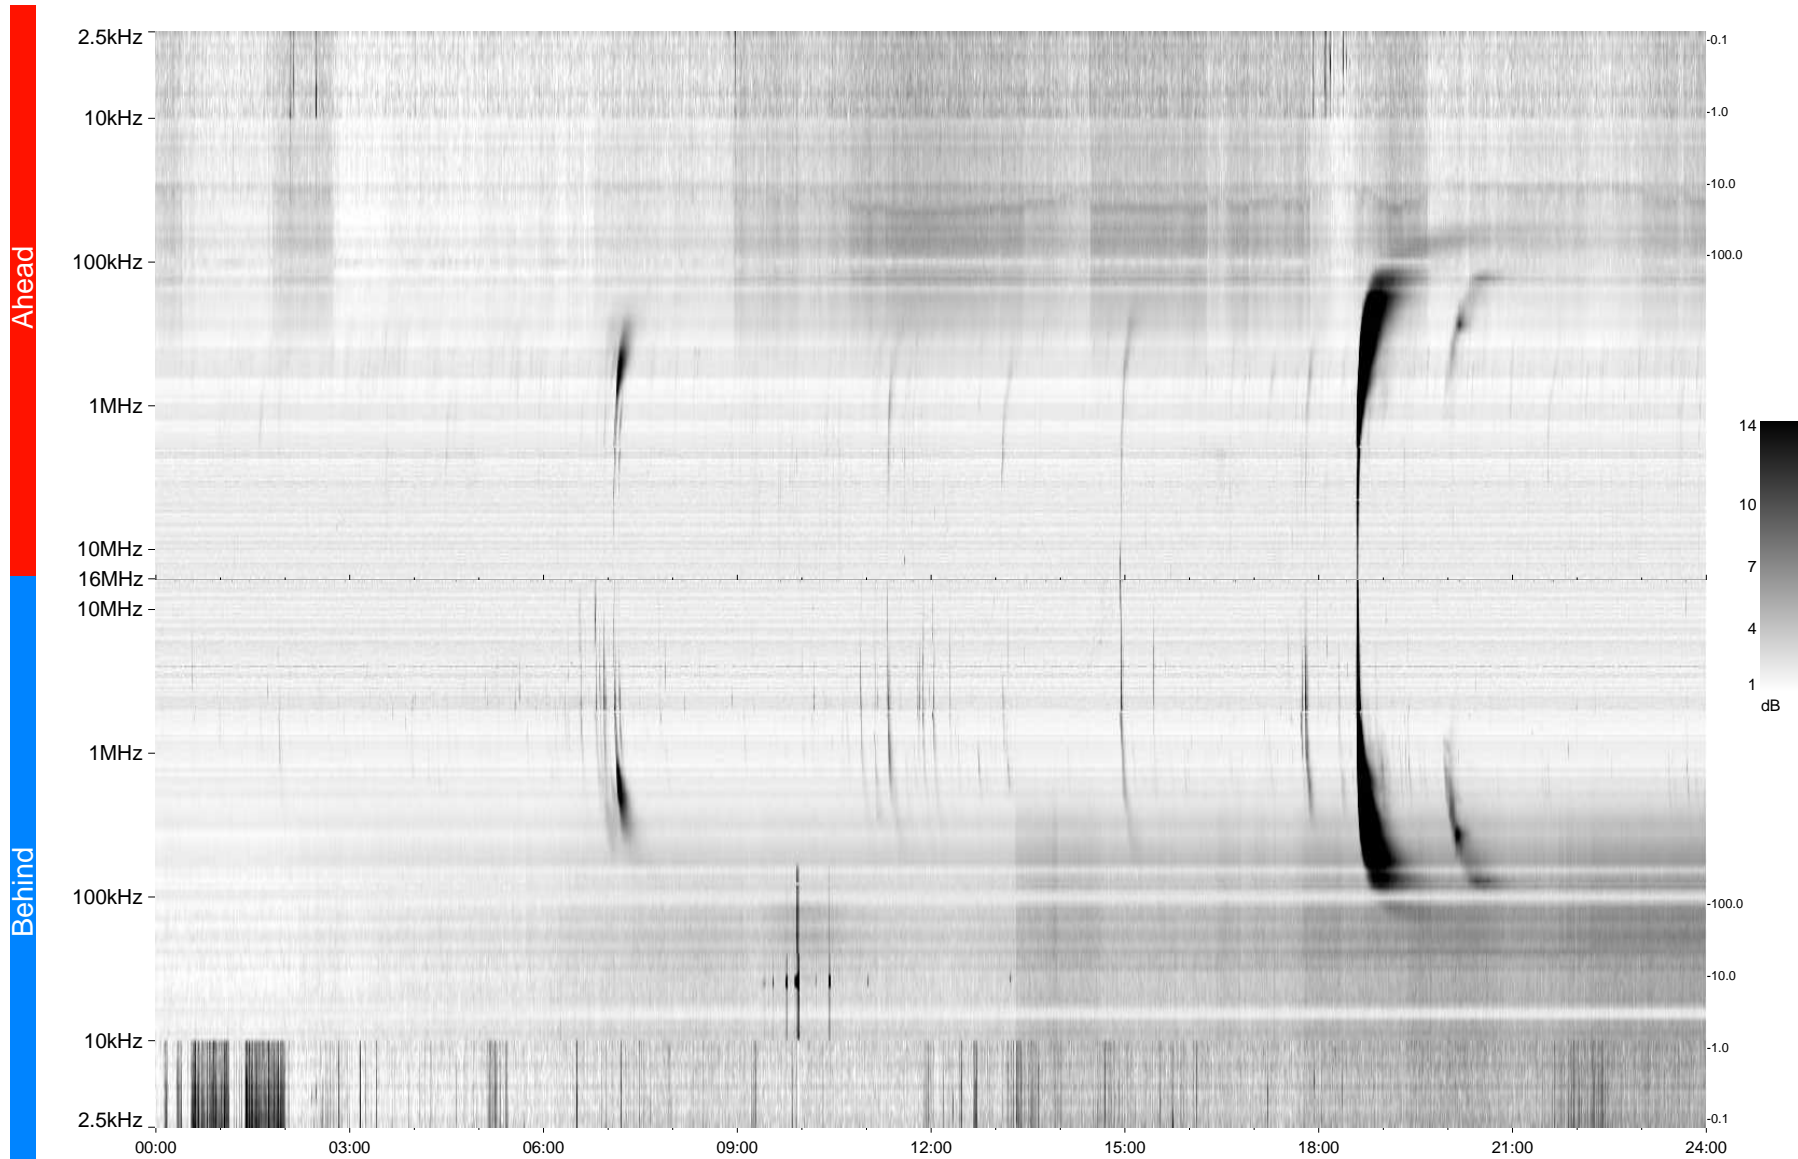

STEREO/WAVES Daily Summary - 26-Jun-2013 (DOY 177)

Ahead source file = swaves_ahead_2013_177_1_05.fin
Ahead PSE Angle = xxx.x

Behind PSE Angle = xxx.x
Behind source file = swaves_behind_2013_177_1_05.fin

Time (UTC)