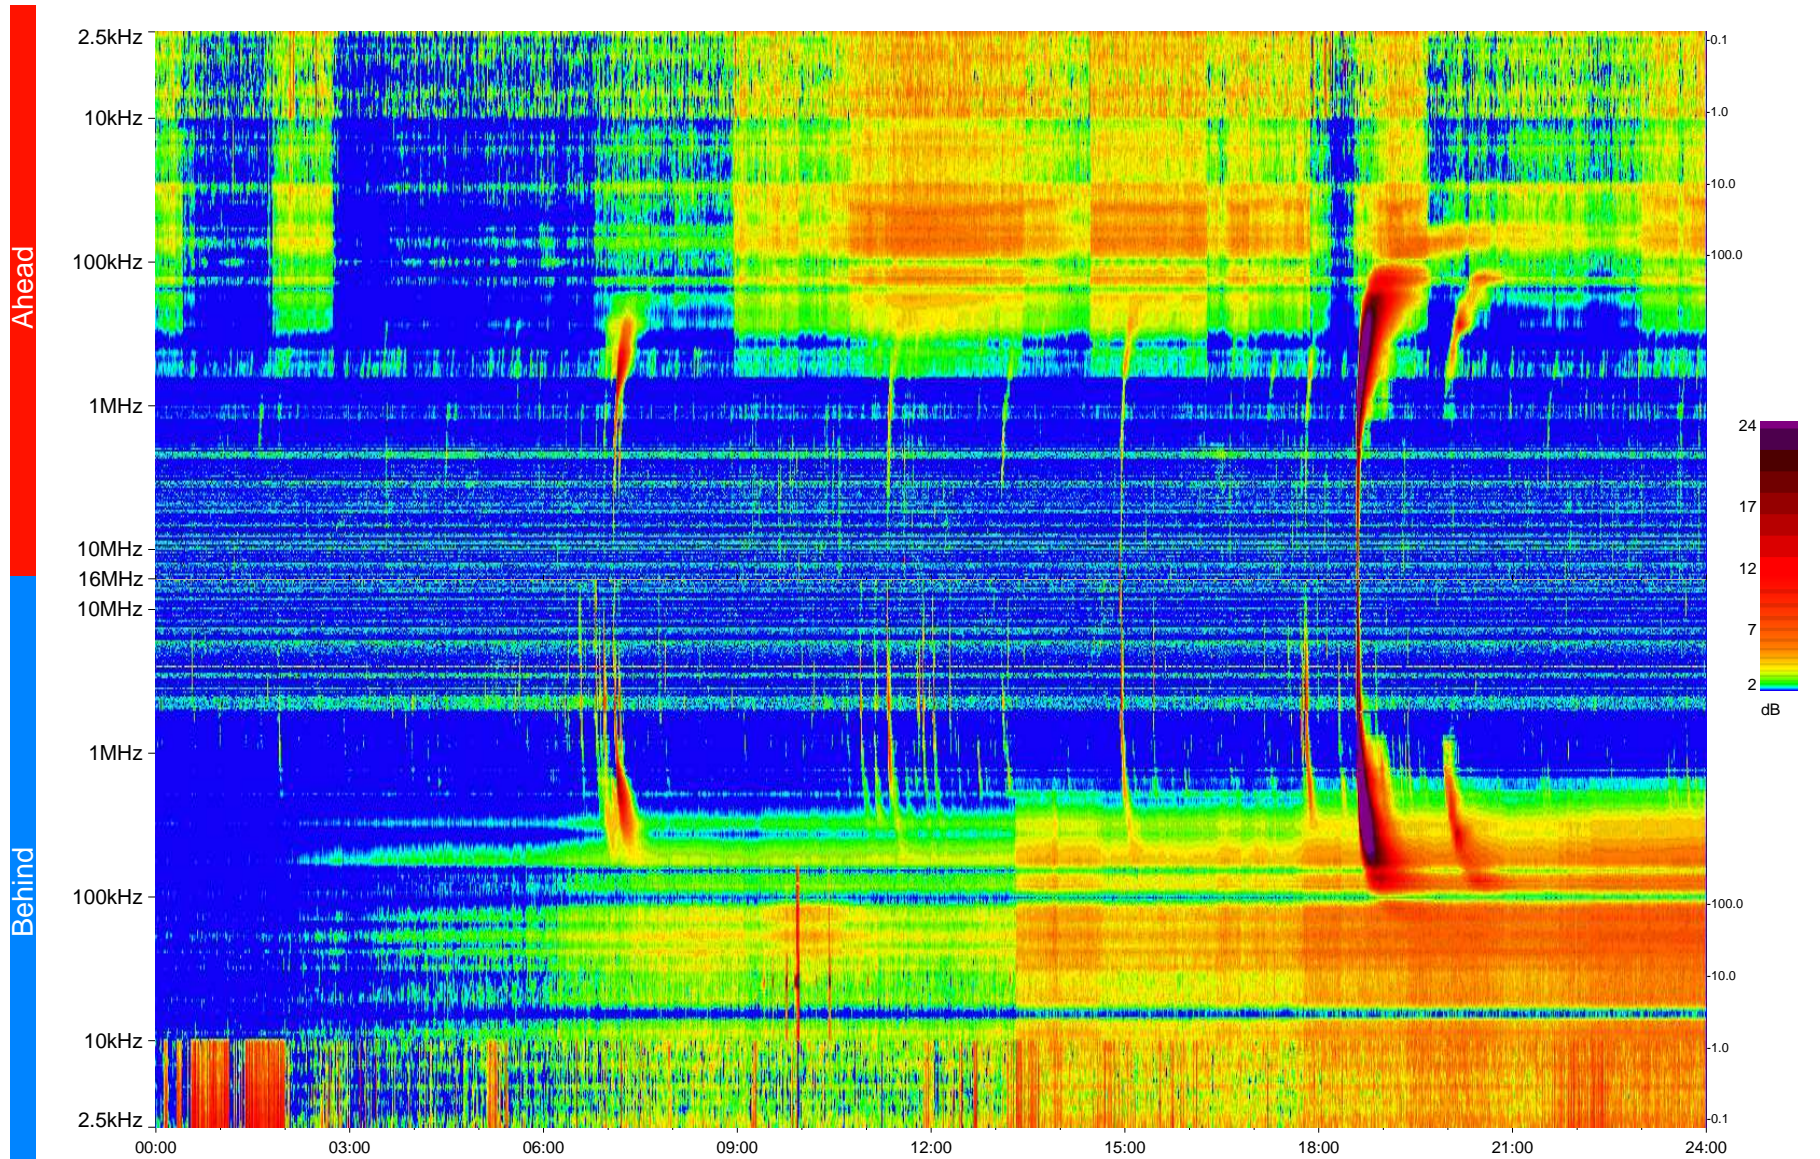

# STEREO/WAVES Daily Summary - 26-Jun-2013 (DOY 177)

Ahead source file = swaves\_ahead\_2013\_177\_1\_05.fin  
Ahead PSE Angle = xxx.x

Behind PSE Angle = xxx.x  
Behind source file = swaves\_behind\_2013\_177\_1\_05.fin

Time (UTC)