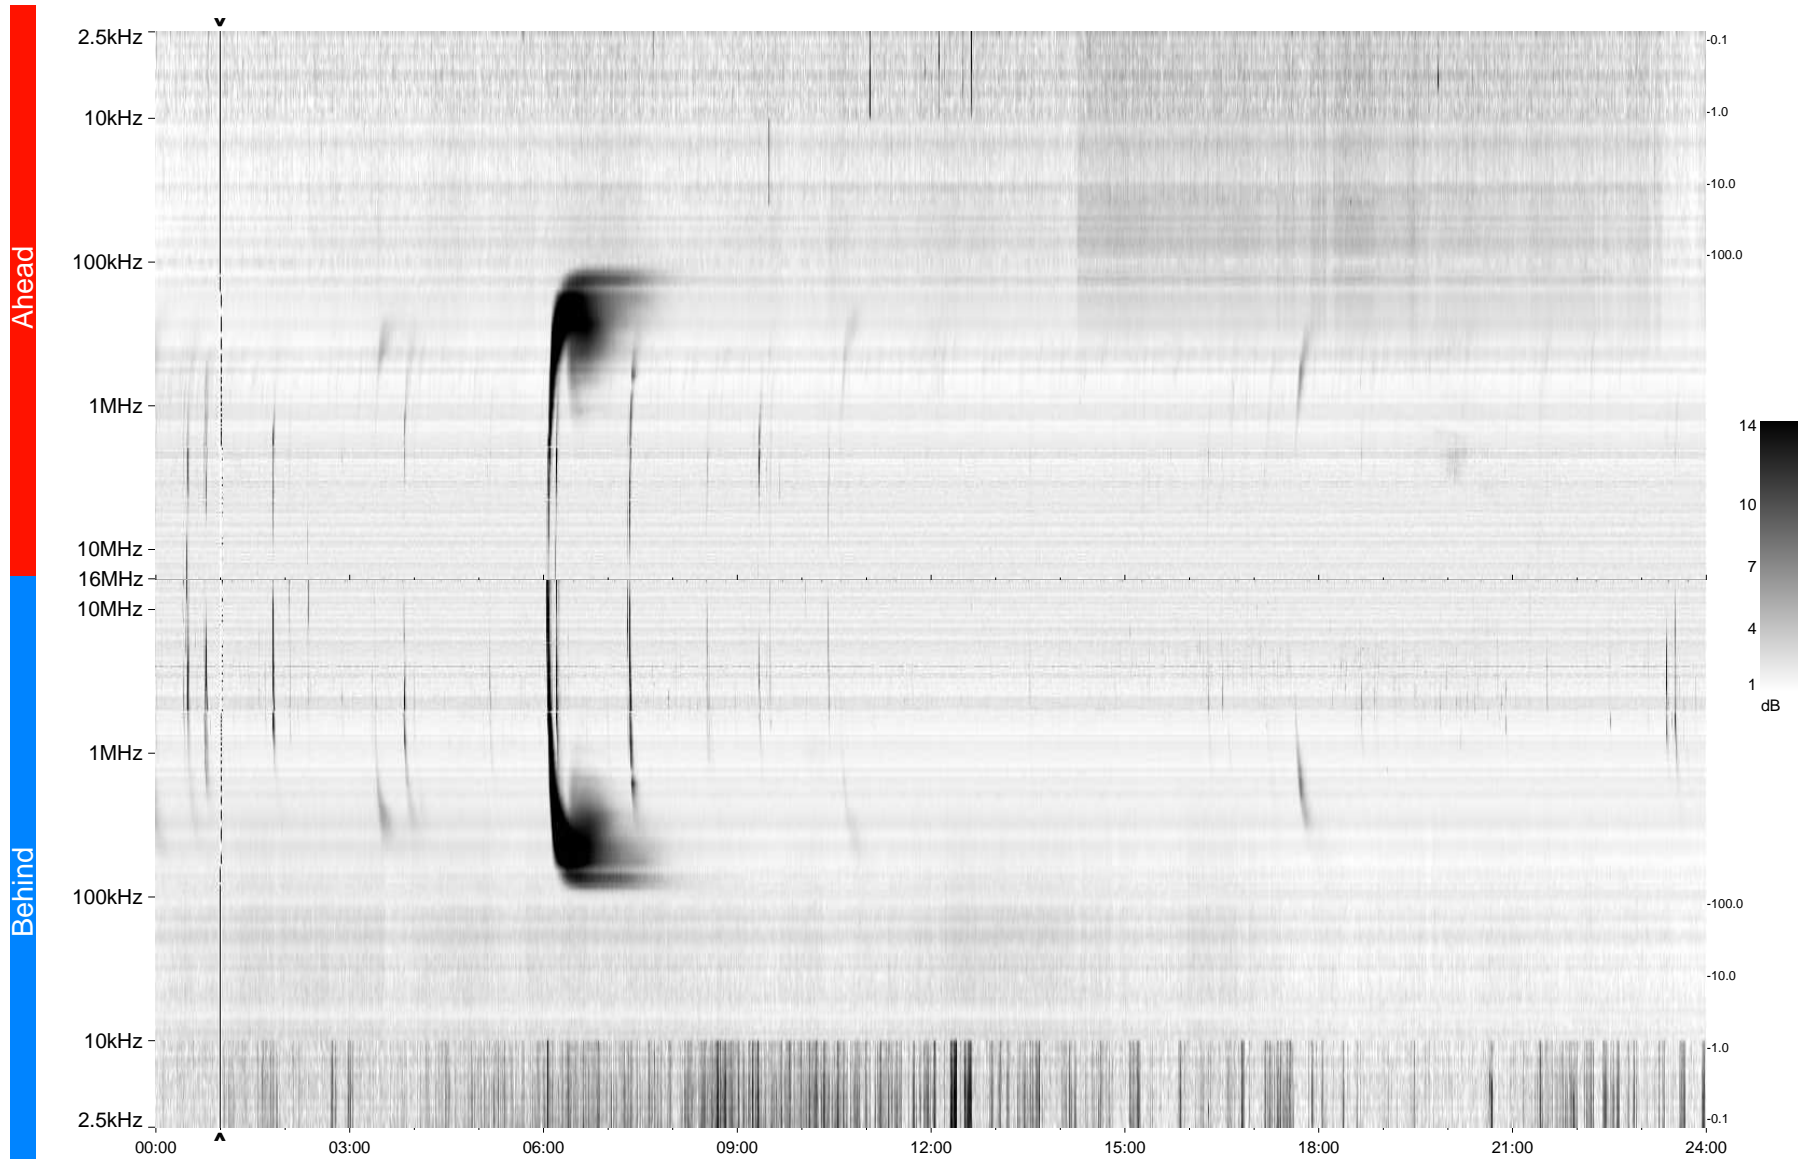

STEREO/WAVES Daily Summary - 25-Jun-2013 (DOY 176)

Ahead source file = swaves_ahead_2013_176_1_05.fin
Ahead PSE Angle = xxx.x

Behind PSE Angle = xxx.x
Behind source file = swaves_behind_2013_176_1_05.fin

Time (UTC)