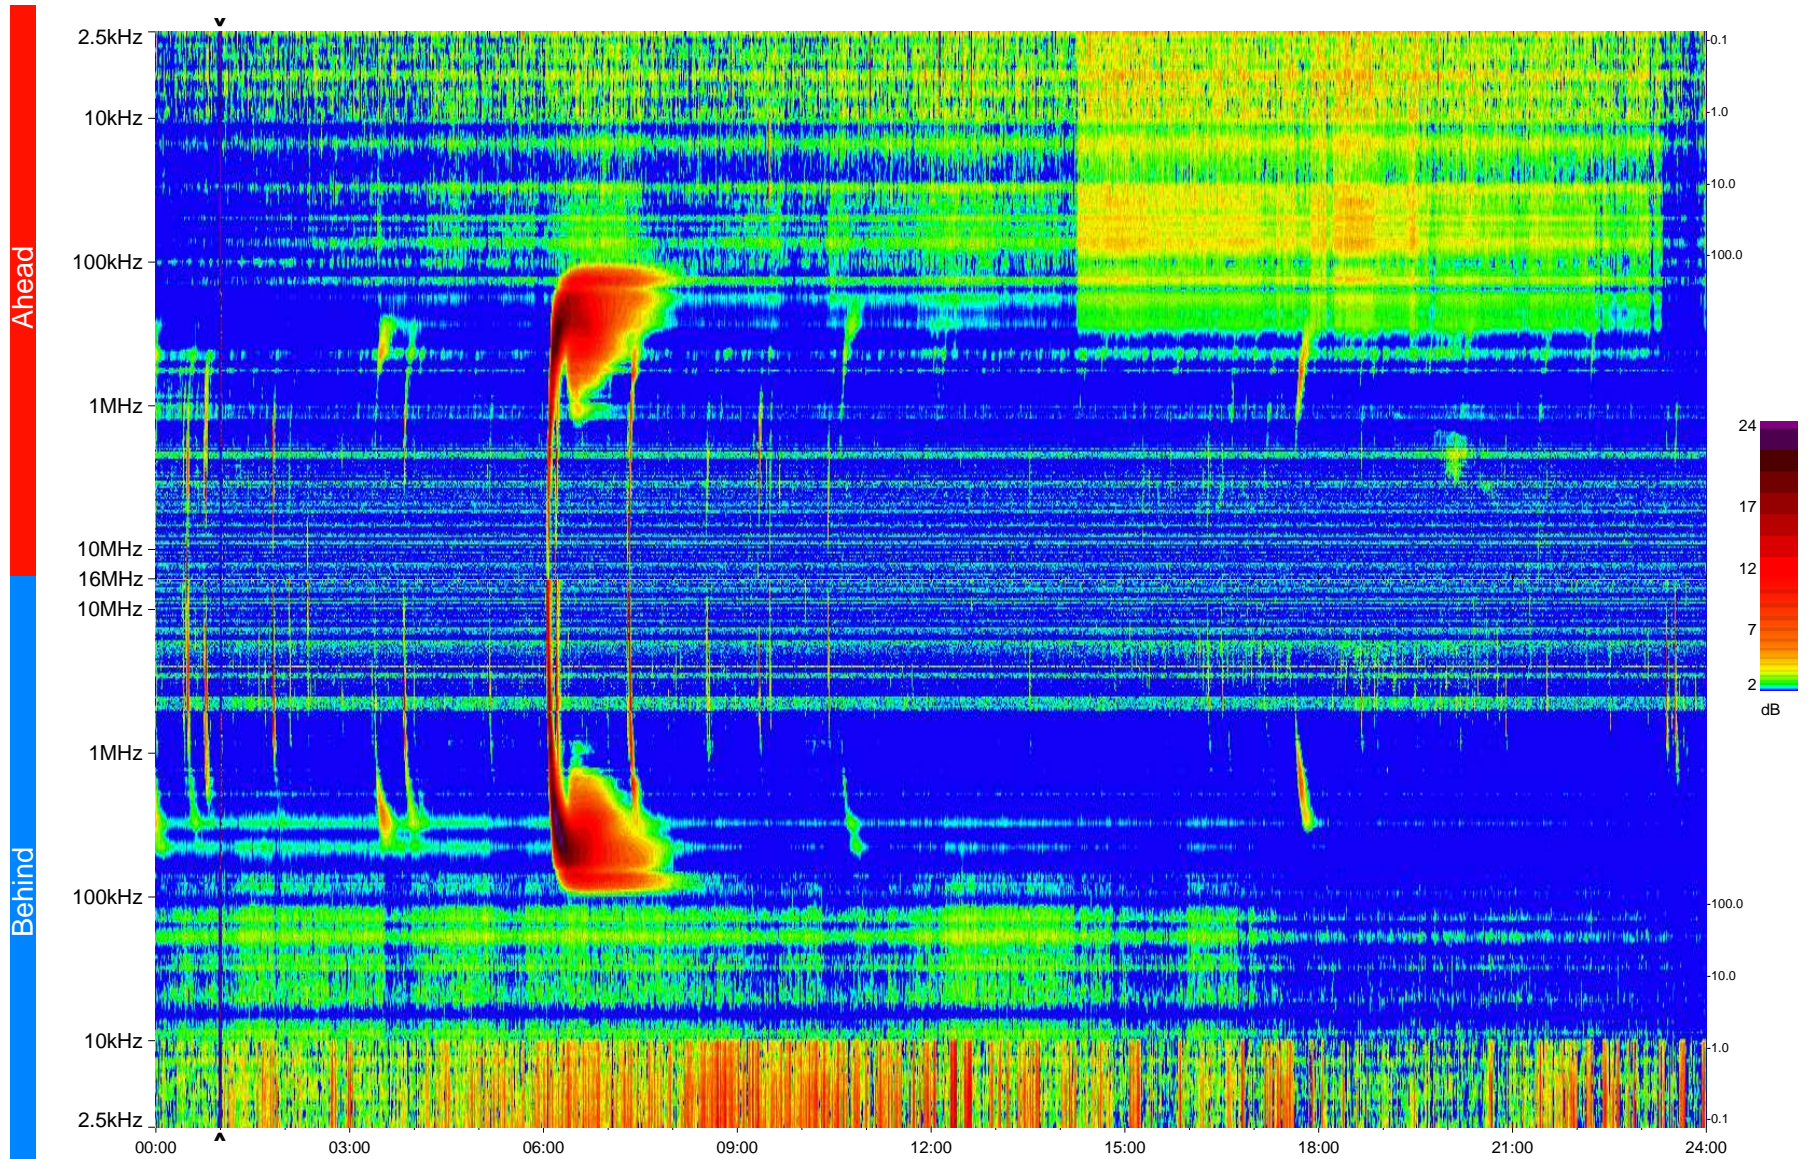

STEREO/WAVES Daily Summary - 25-Jun-2013 (DOY 176)

Ahead source file = swaves_ahead_2013_176_1_05.fin
Ahead PSE Angle = xxx.x

Behind PSE Angle = xxx.x
Behind source file = swaves_behind_2013_176_1_05.fin

Time (UTC)