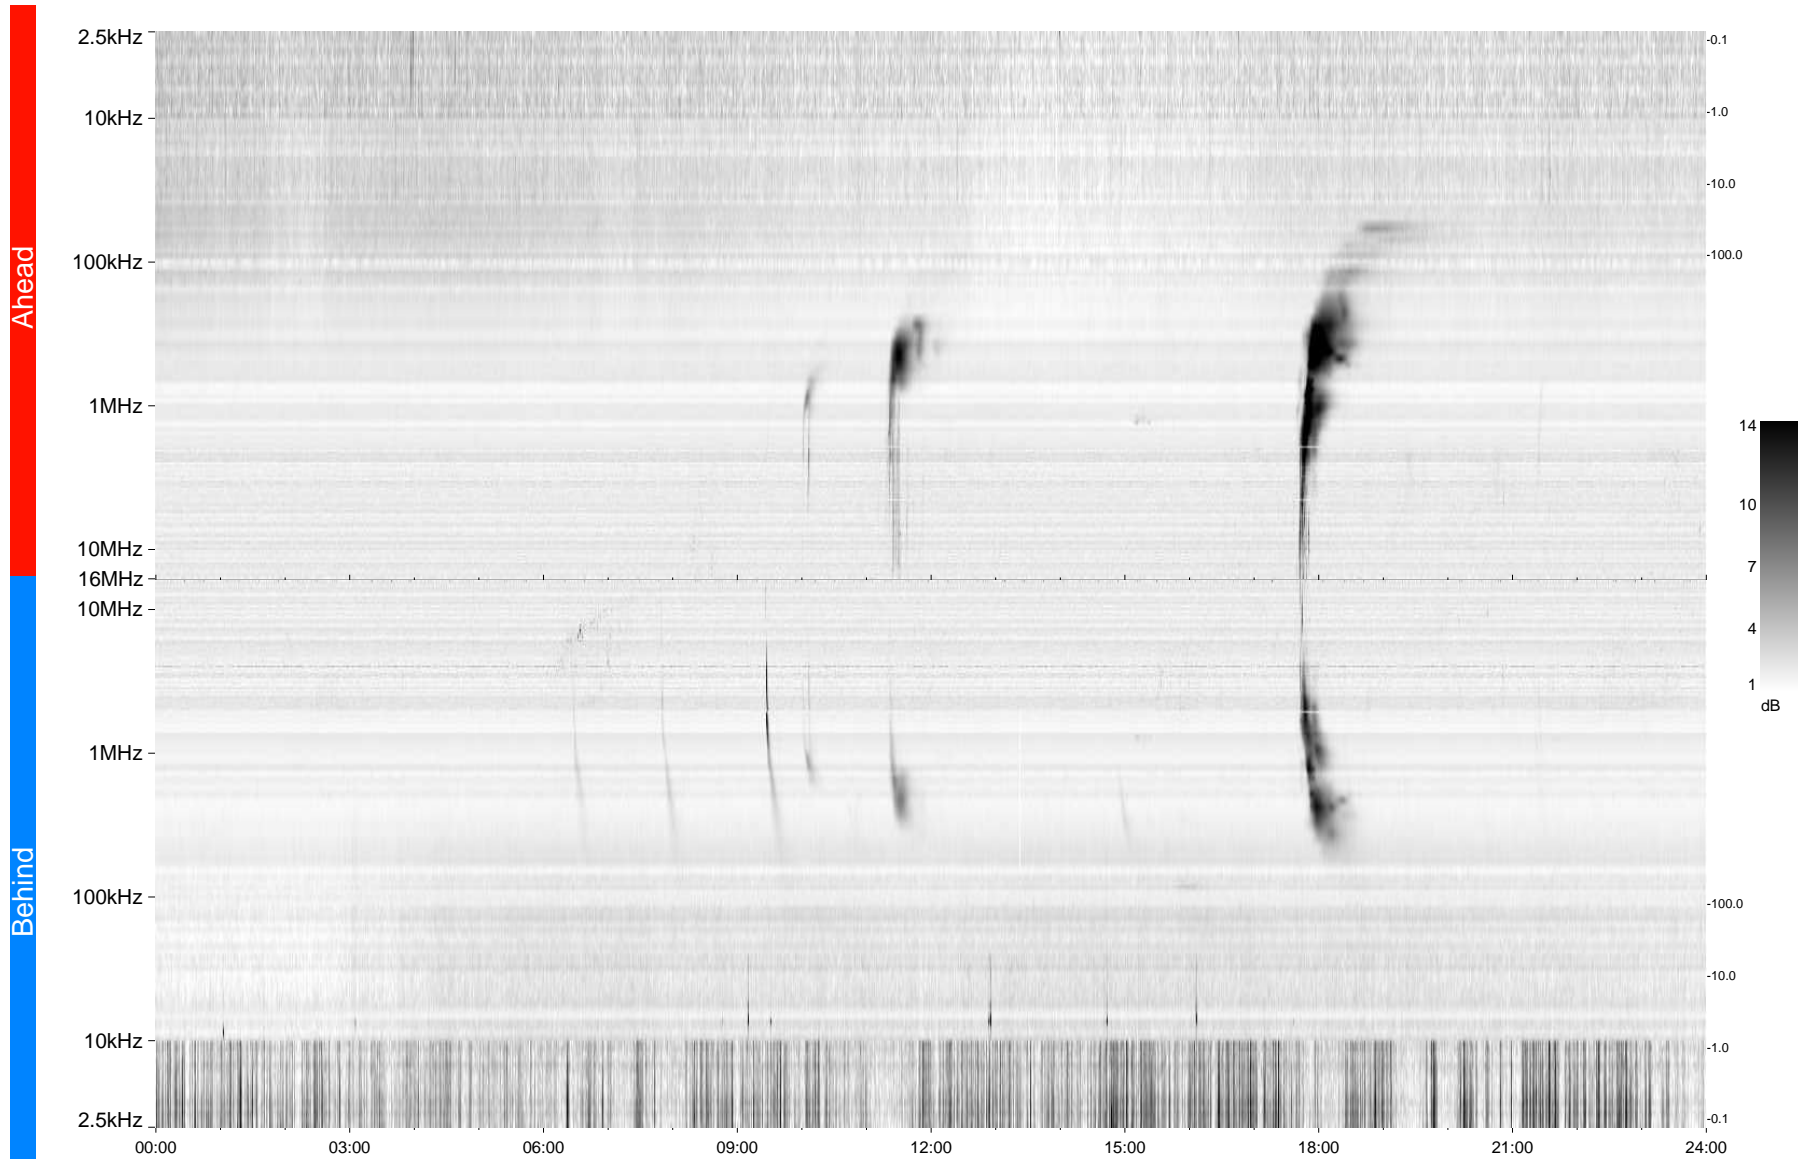

STEREO/WAVES Daily Summary - 22-Jun-2013 (DOY 173)

Ahead source file = swaves_ahead_2013_173_1_06.fin
Ahead PSE Angle = xxx.x

Behind PSE Angle = xxx.x
Behind source file = swaves_behind_2013_173_1_06.fin

Time (UTC)