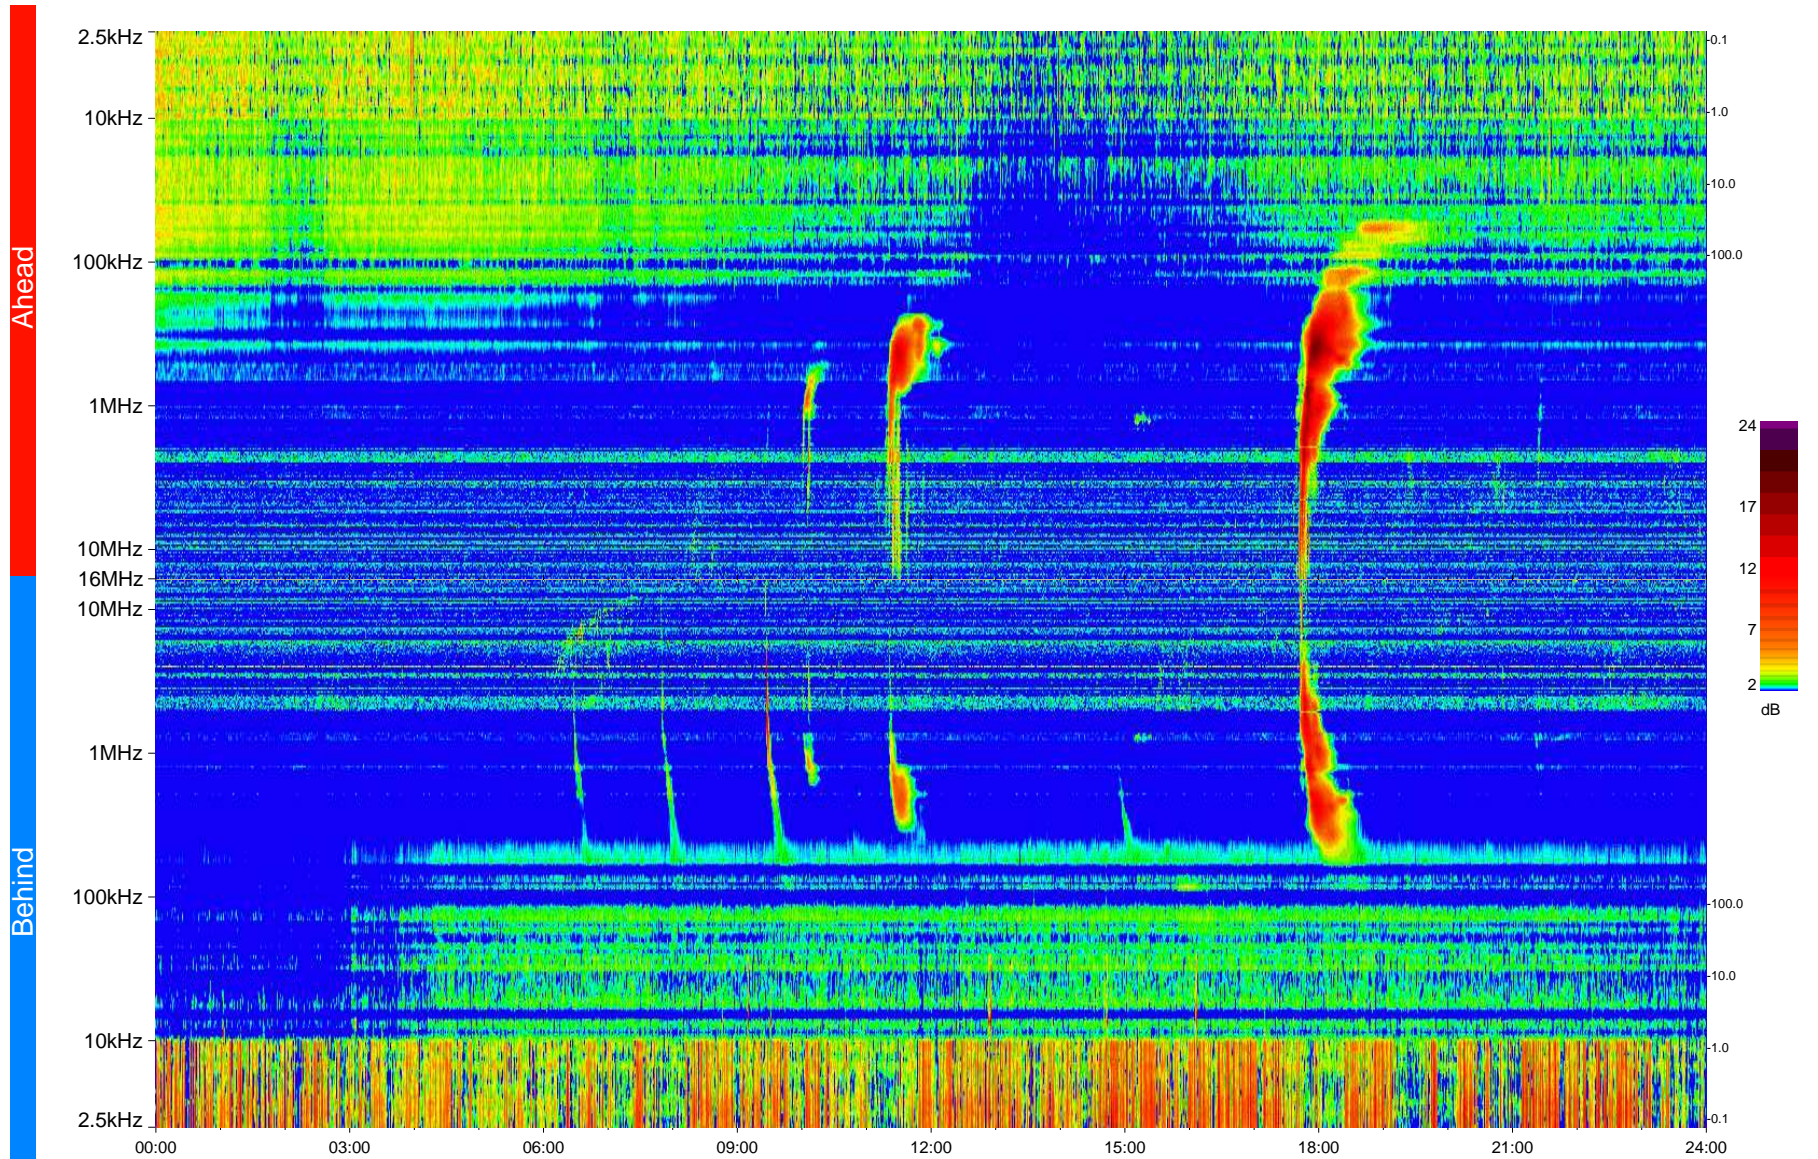

STEREO/WAVES Daily Summary - 22-Jun-2013 (DOY 173)

Ahead source file = swaves_ahead_2013_173_1_06.fin
Ahead PSE Angle = xxx.x

Behind PSE Angle = xxx.x
Behind source file = swaves_behind_2013_173_1_06.fin

Time (UTC)