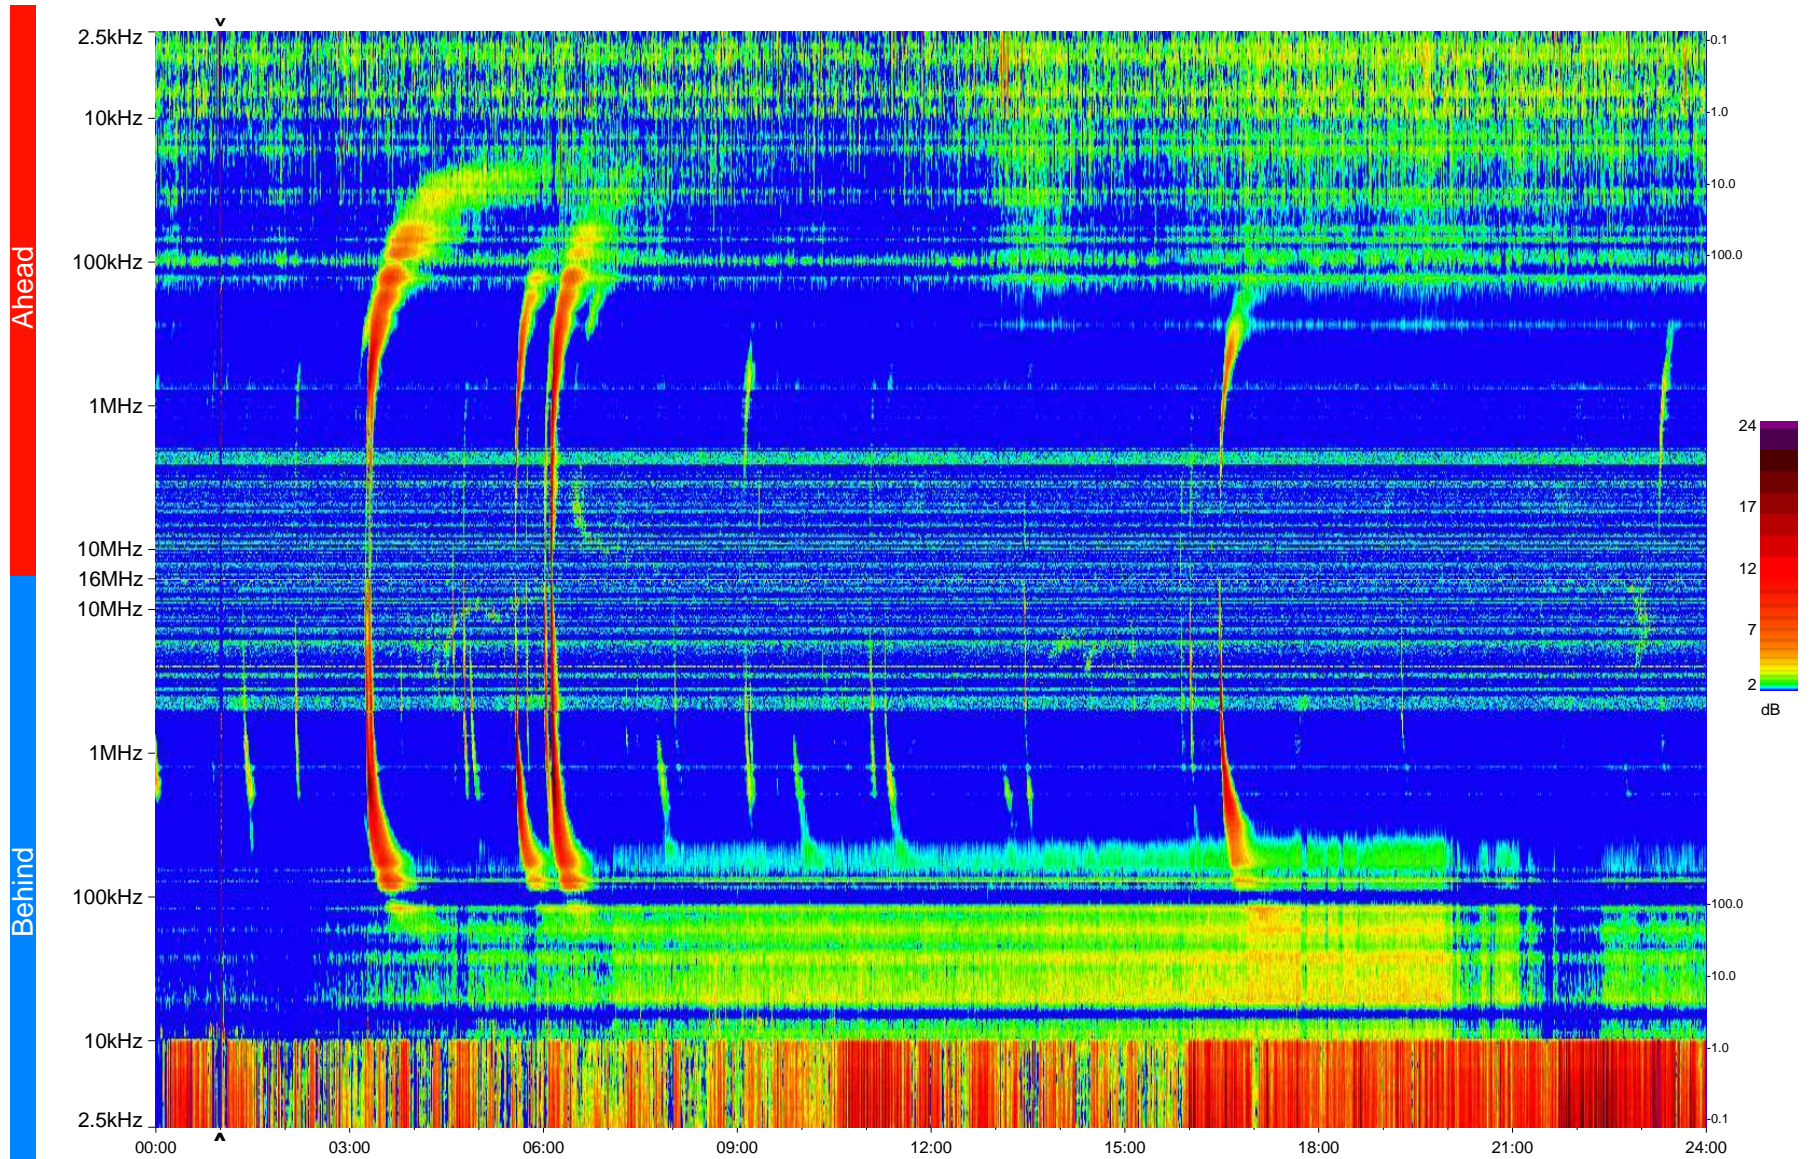

STEREO/WAVES Daily Summary - 15-Jun-2013 (DOY 166)

Ahead source file = swaves_ahead_2013_166_1_05.fin
Ahead PSE Angle = xxx.x

Behind PSE Angle = xxx.x
Behind source file = swaves_behind_2013_166_1_05.fin

Time (UTC)