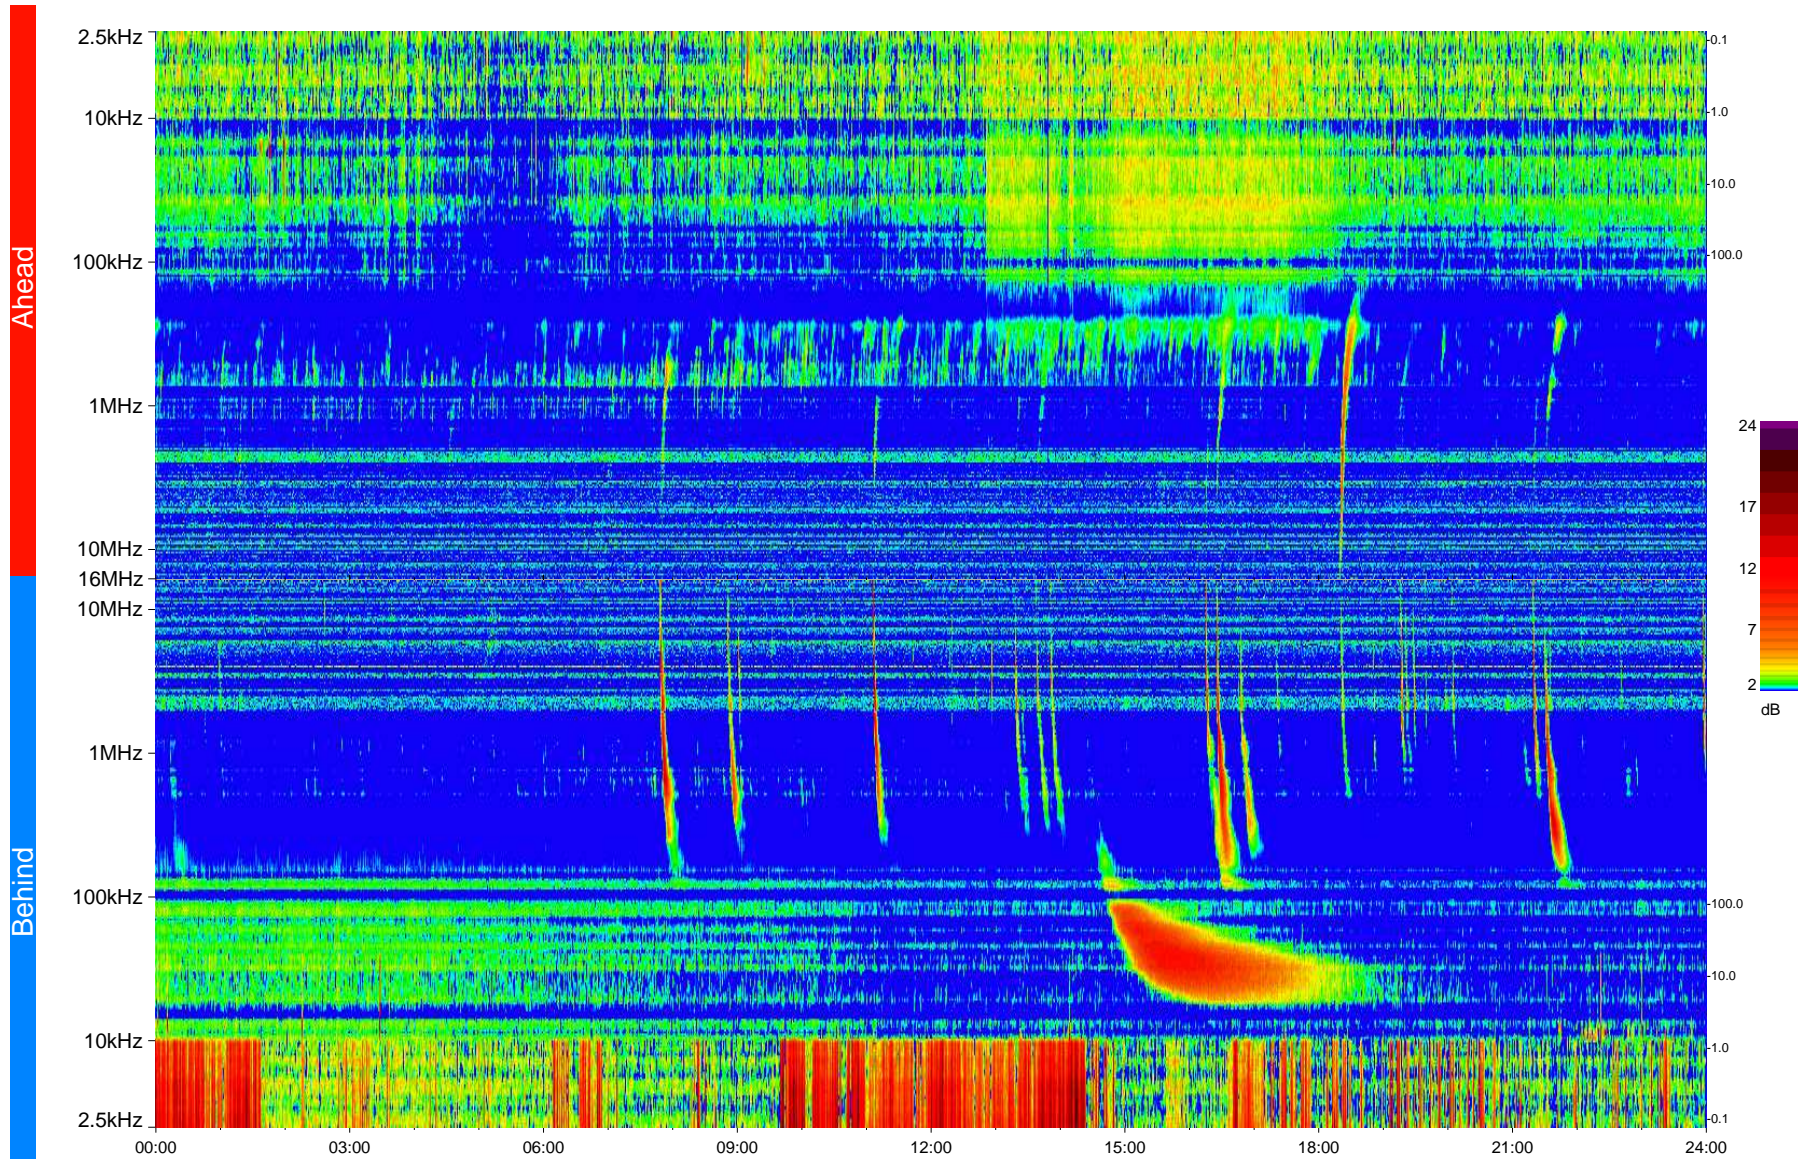

STEREO/WAVES Daily Summary - 14-Jun-2013 (DOY 165)

Ahead source file = swaves_ahead_2013_165_1_05.fin
Ahead PSE Angle = xxx.x

Behind PSE Angle = xxx.x
Behind source file = swaves_behind_2013_165_1_05.fin

Time (UTC)