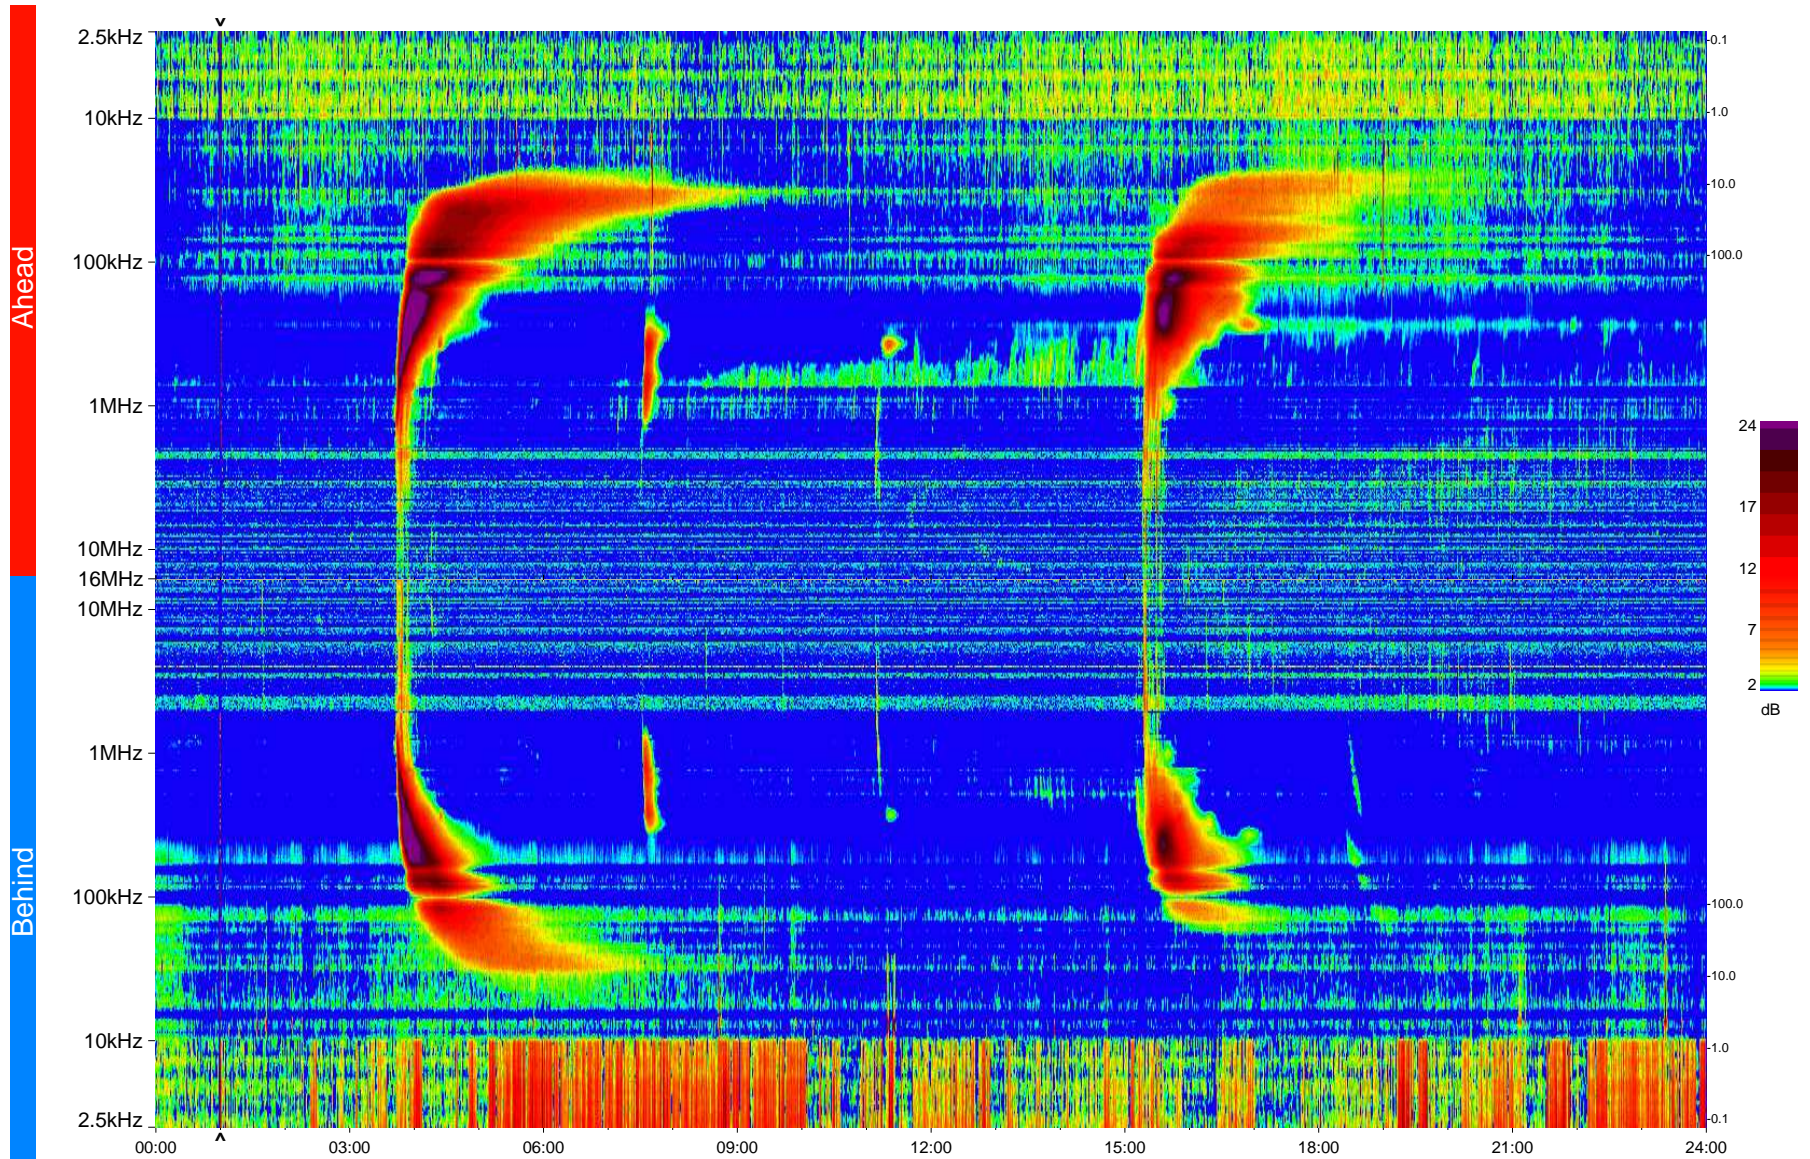

STEREO/WAVES Daily Summary - 13-Jun-2013 (DOY 164)

Ahead source file = swaves_ahead_2013_164_1_05.fin
Ahead PSE Angle = xxx.x

Behind PSE Angle = xxx.x
Behind source file = swaves_behind_2013_164_1_05.fin

Time (UTC)