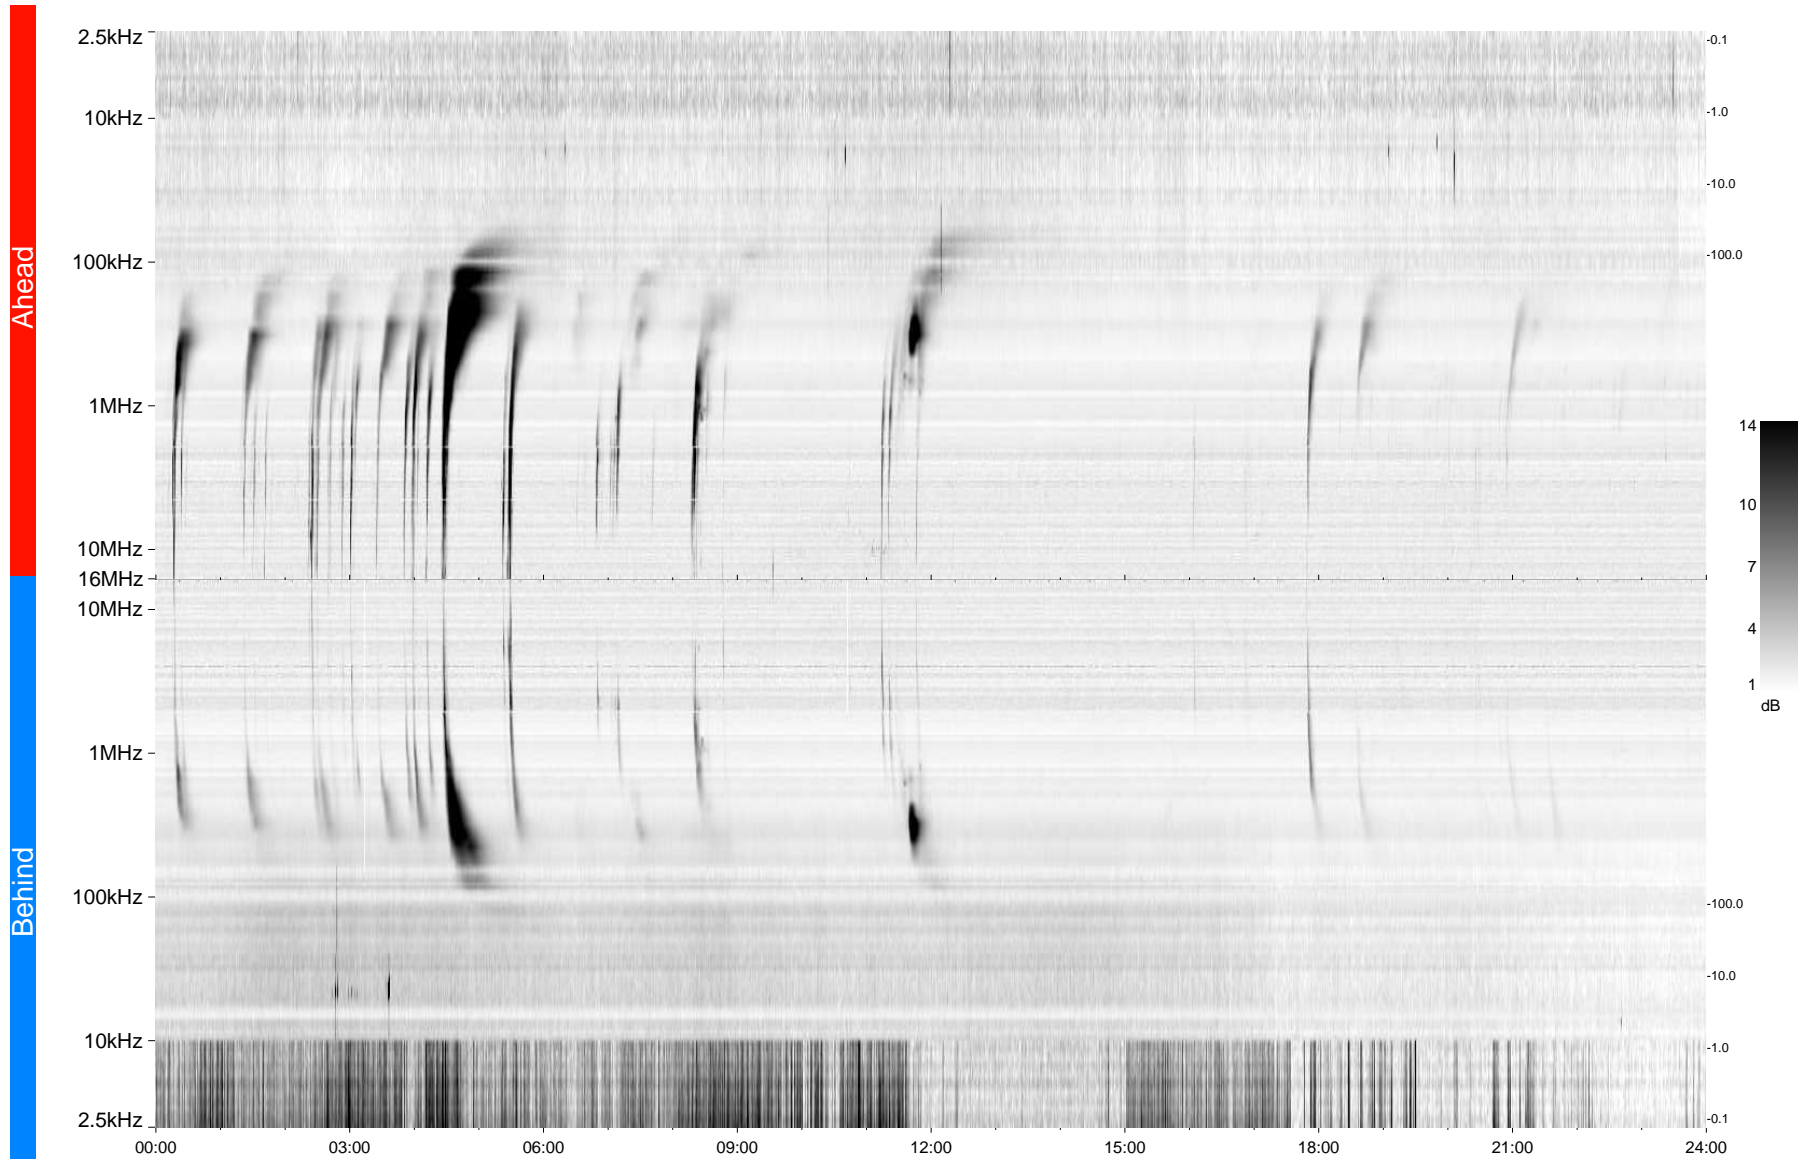

STEREO/WAVES Daily Summary - 12-Jun-2013 (DOY 163)

Ahead source file = swaves_ahead_2013_163_1_05.fin
Ahead PSE Angle = xxx.x

Behind PSE Angle = xxx.x
Behind source file = swaves_behind_2013_163_1_05.fin

Time (UTC)