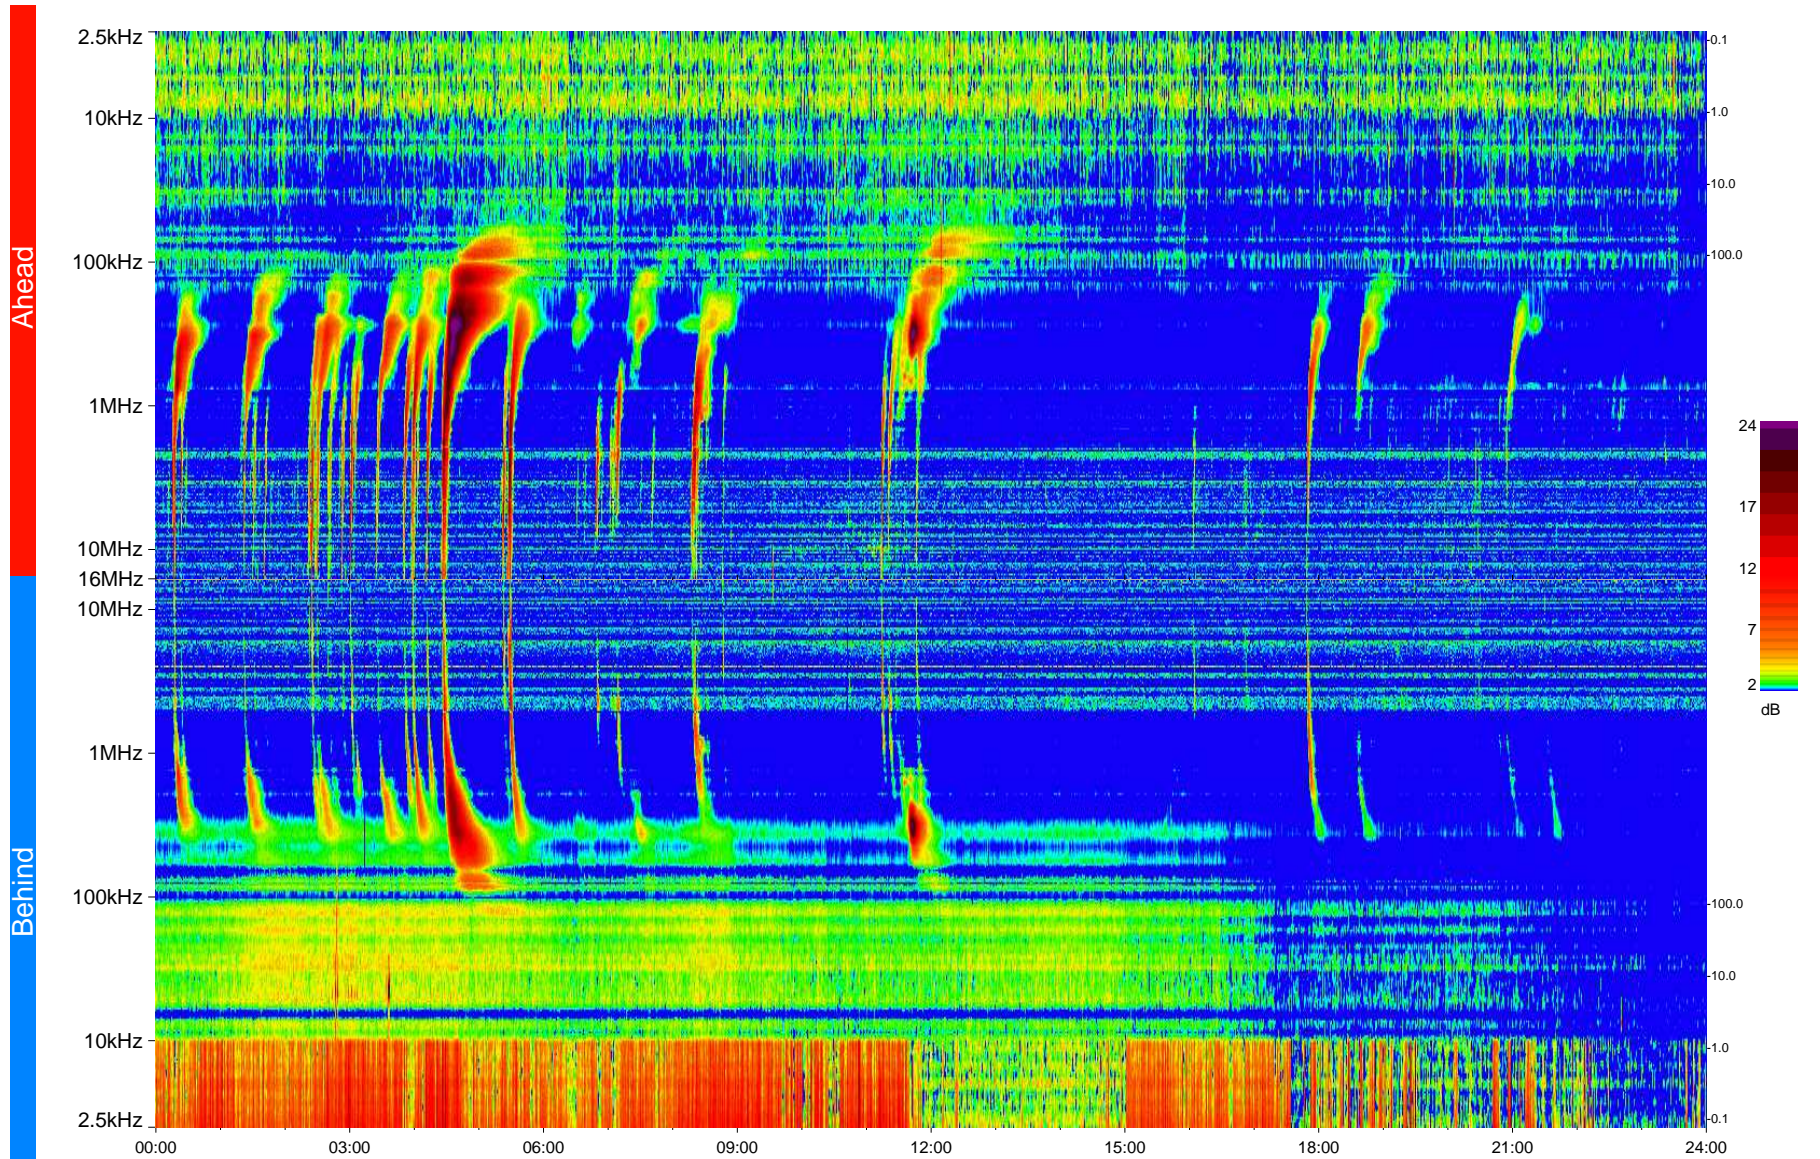

STEREO/WAVES Daily Summary - 12-Jun-2013 (DOY 163)

Ahead source file = swaves_ahead_2013_163_1_05.fin
Ahead PSE Angle = xxx.x

Behind PSE Angle = xxx.x
Behind source file = swaves_behind_2013_163_1_05.fin

Time (UTC)