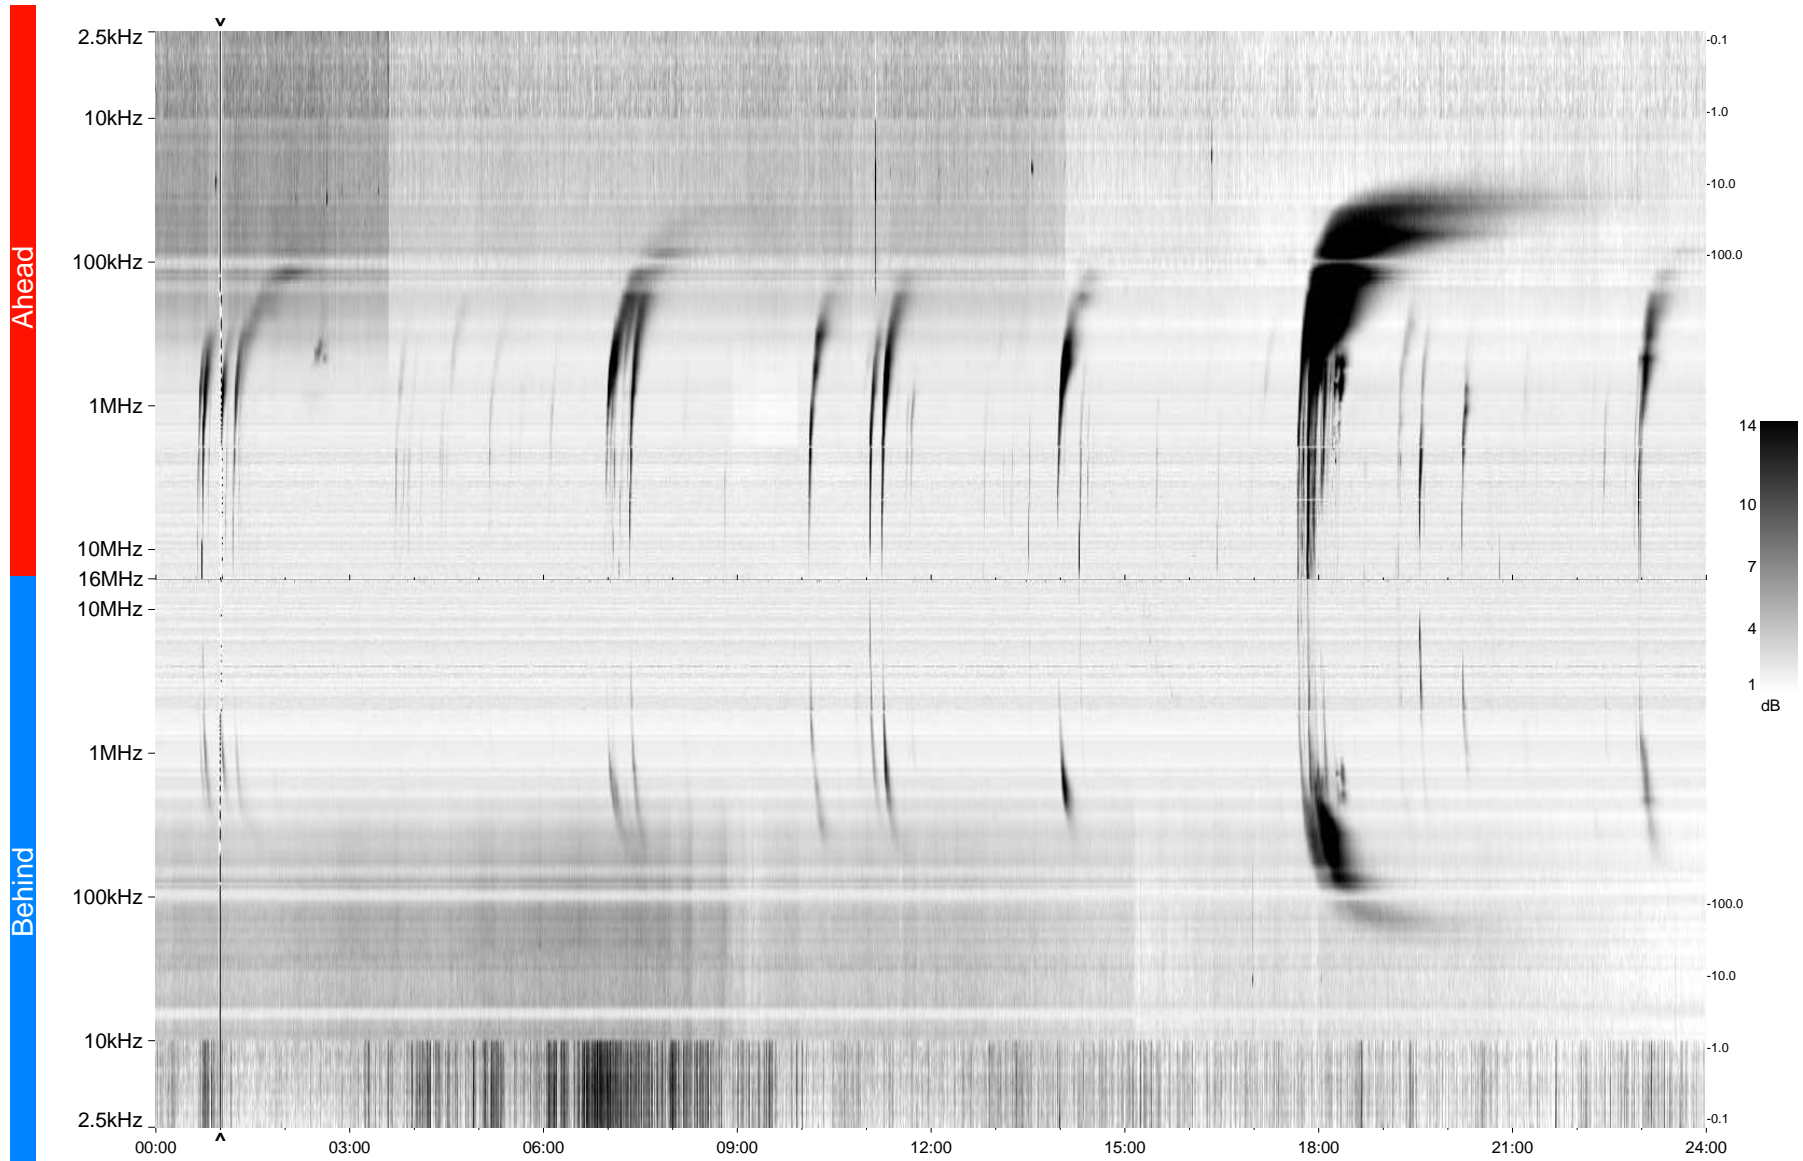

STEREO/WAVES Daily Summary - 11-Jun-2013 (DOY 162)

Ahead source file = swaves_ahead_2013_162_1_05.fin
Ahead PSE Angle = xxx.x

Behind PSE Angle = xxx.x
Behind source file = swaves_behind_2013_162_1_05.fin

Time (UTC)