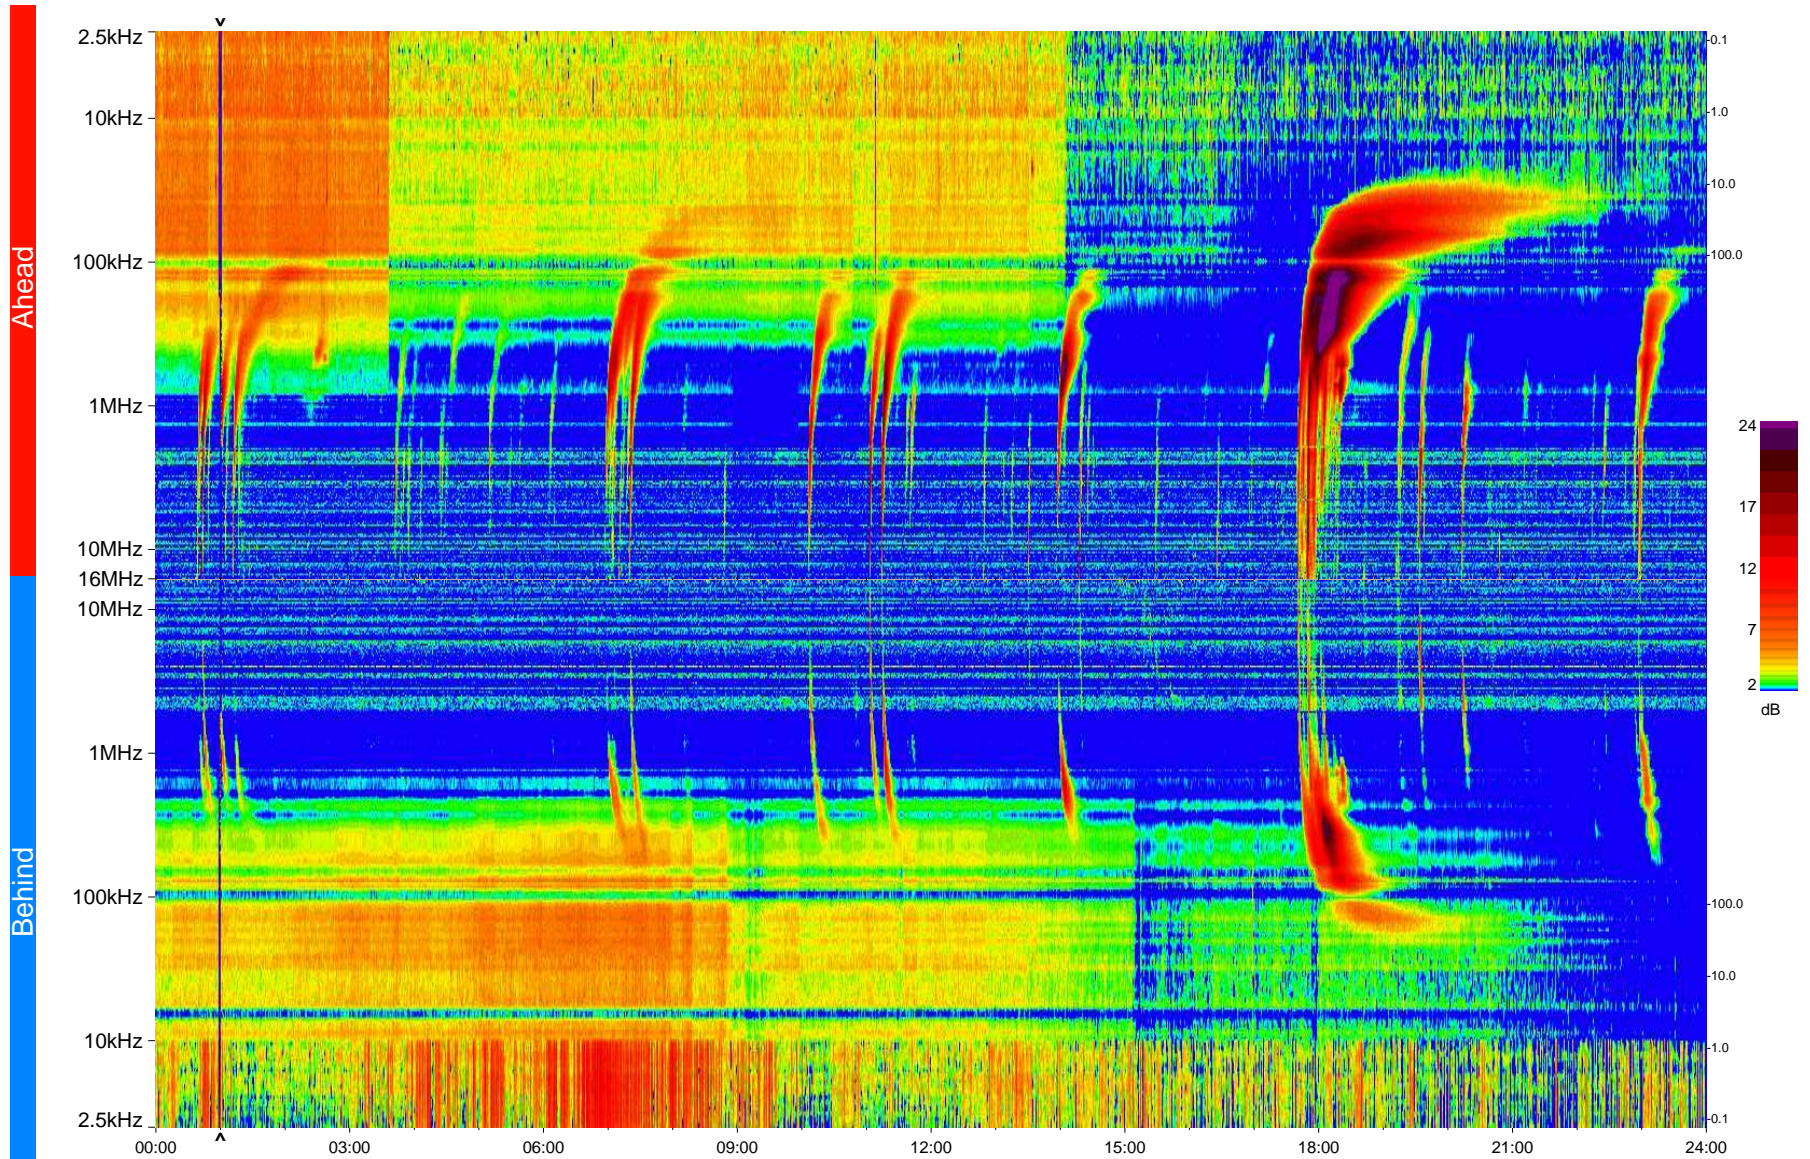

STEREO/WAVES Daily Summary - 11-Jun-2013 (DOY 162)

Ahead source file = swaves_ahead_2013_162_1_05.fin
Ahead PSE Angle = xxx.x

Behind PSE Angle = xxx.x
Behind source file = swaves_behind_2013_162_1_05.fin

Time (UTC)