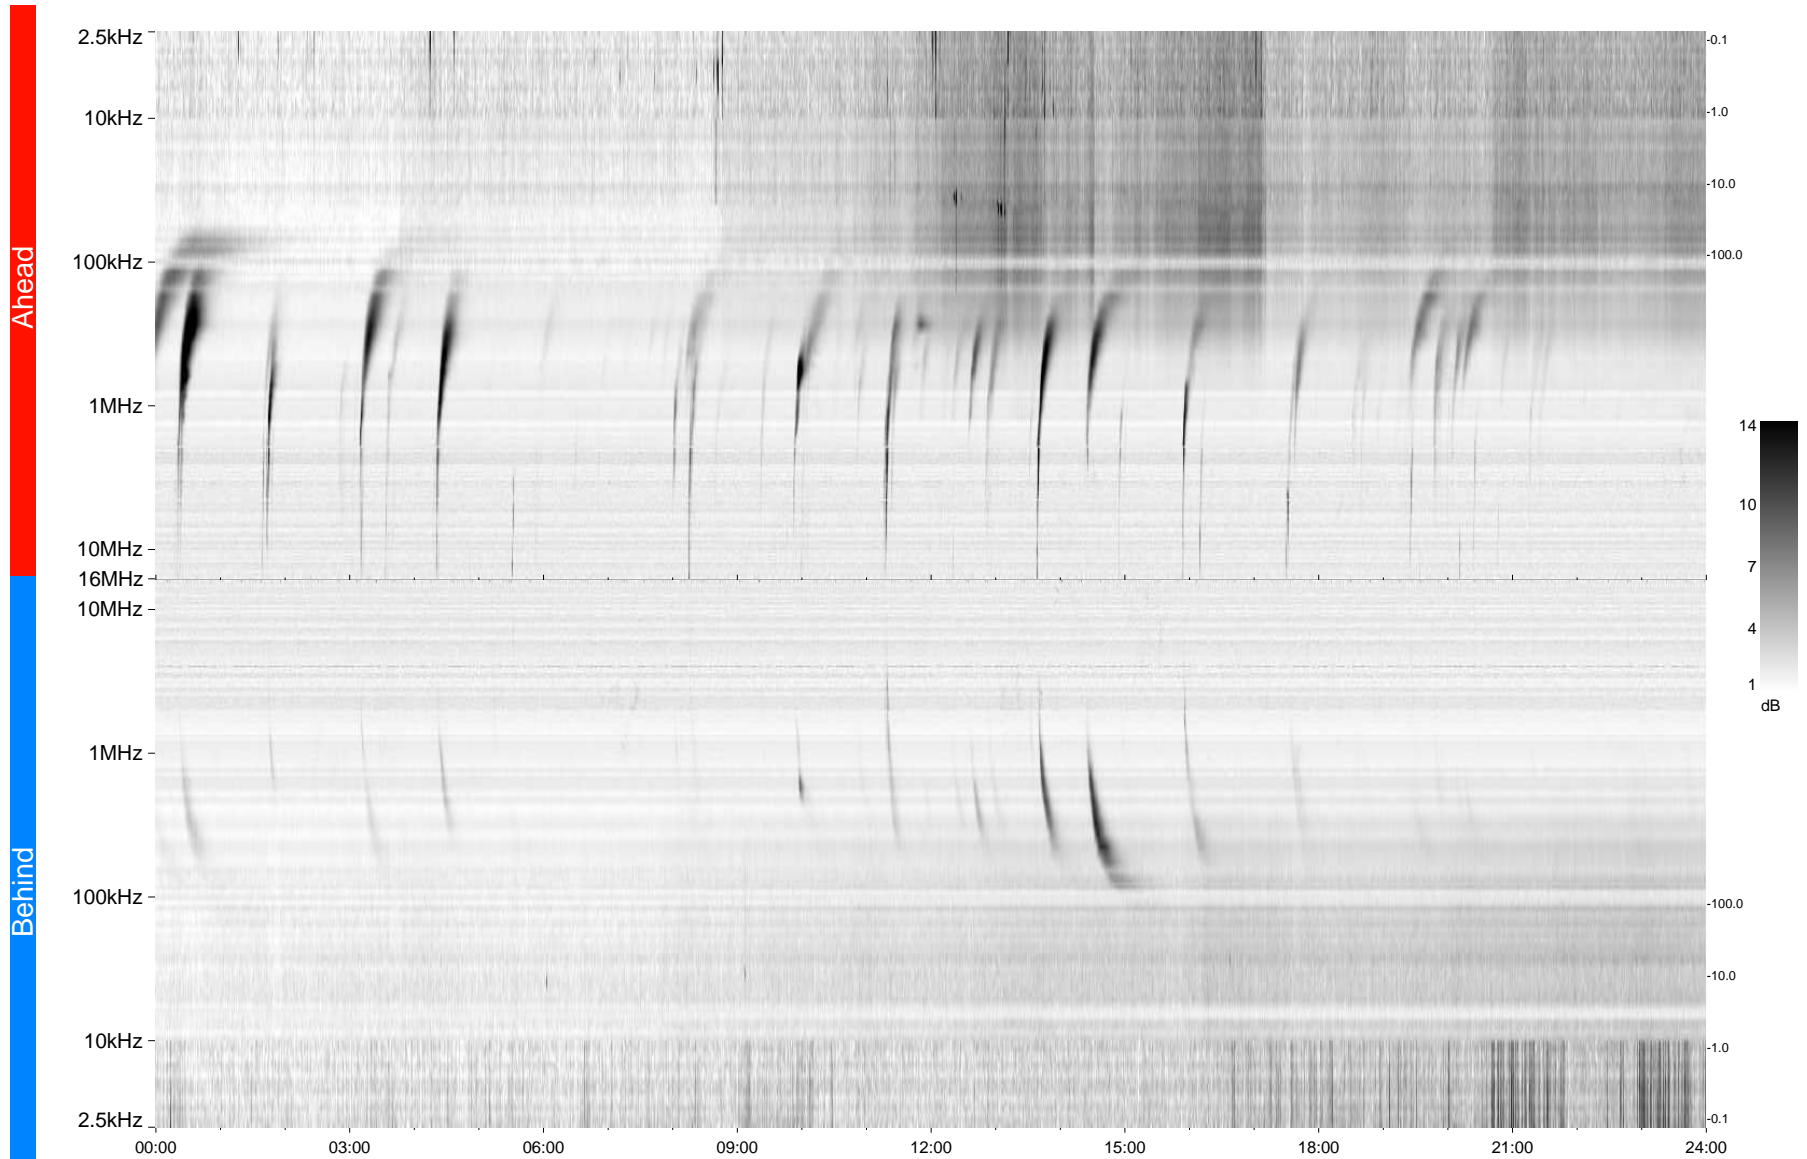

# STEREO/WAVES Daily Summary - 10-Jun-2013 (DOY 161)

Ahead source file = swaves\_ahead\_2013\_161\_1\_05.fin  
Ahead PSE Angle = xxx.x

Behind PSE Angle = xxx.x  
Behind source file = swaves\_behind\_2013\_161\_1\_05.fin

Time (UTC)