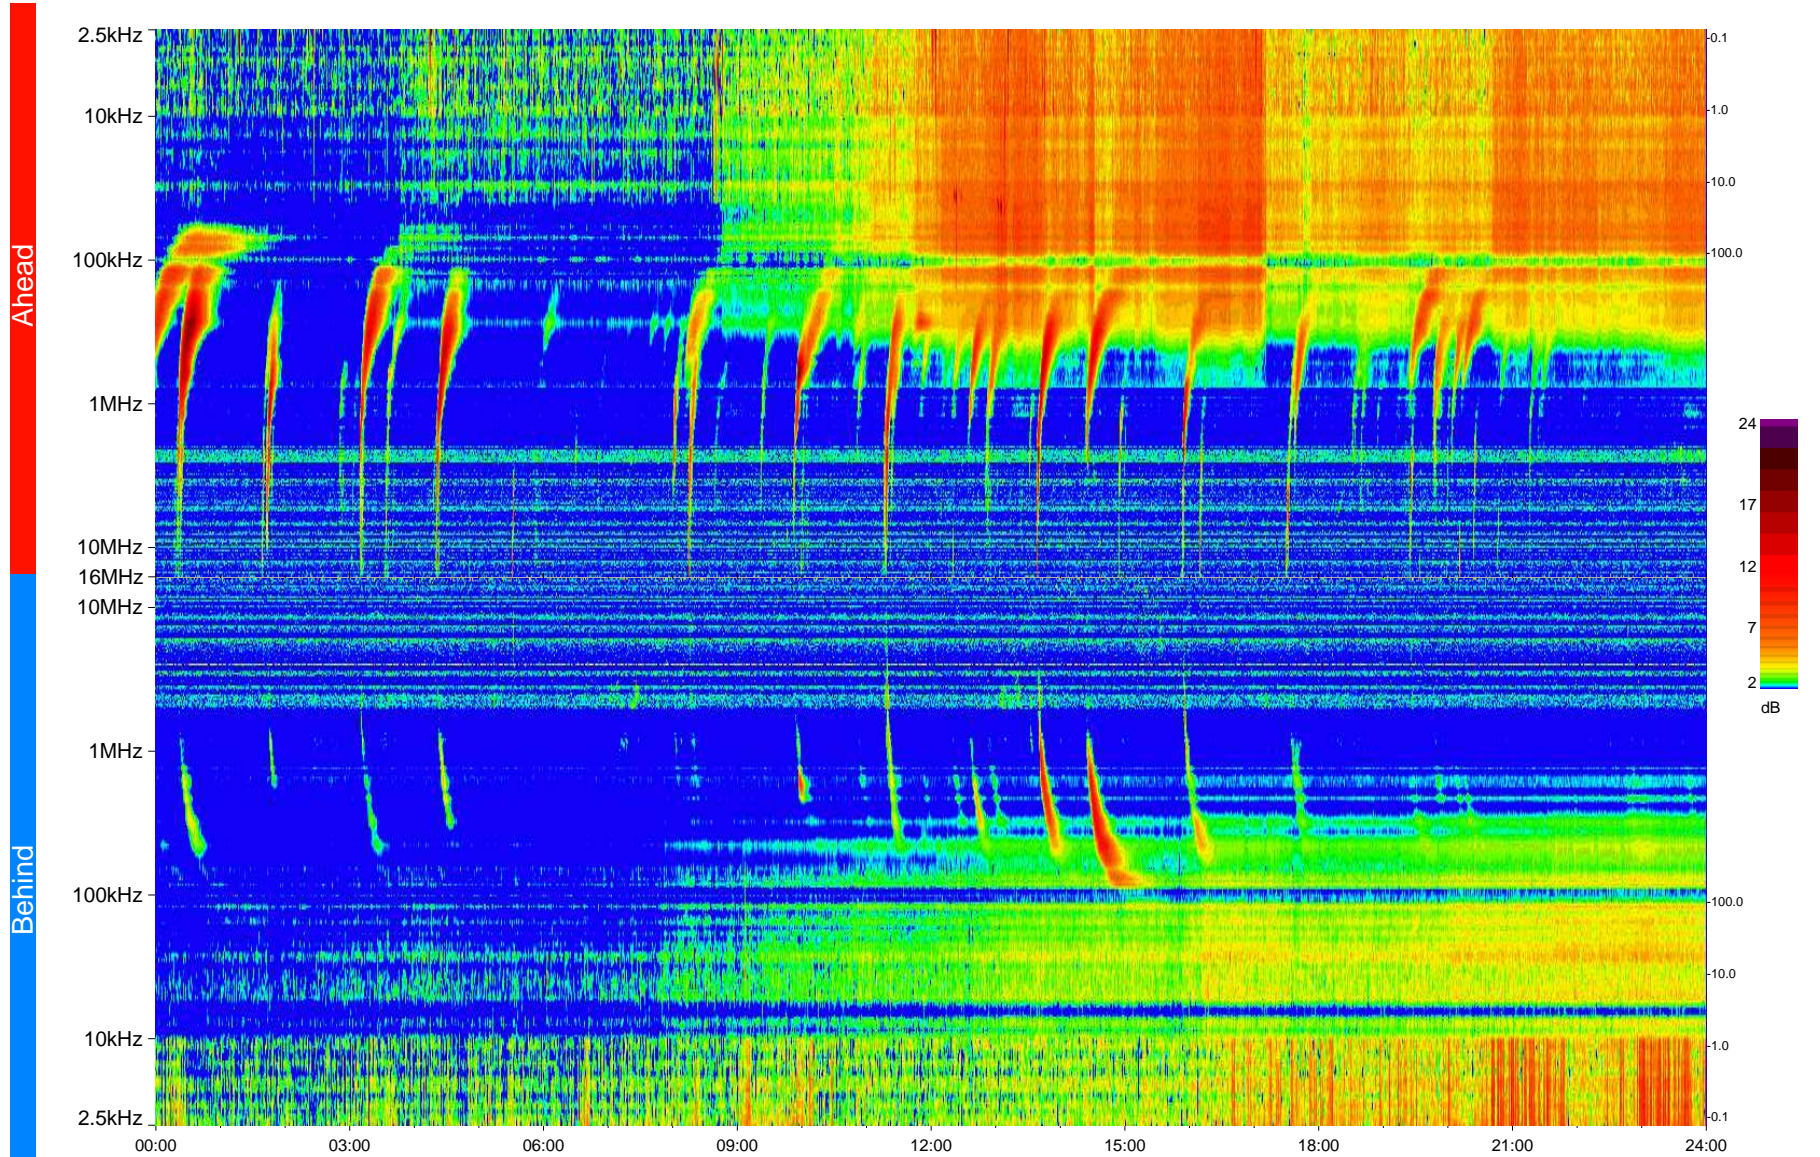

STEREO/WAVES Daily Summary - 10-Jun-2013 (DOY 161)

Ahead source file = swaves_ahead_2013_161_1_05.fin
Ahead PSE Angle = xxx.x

Behind PSE Angle = xxx.x
Behind source file = swaves_behind_2013_161_1_05.fin

Time (UTC)