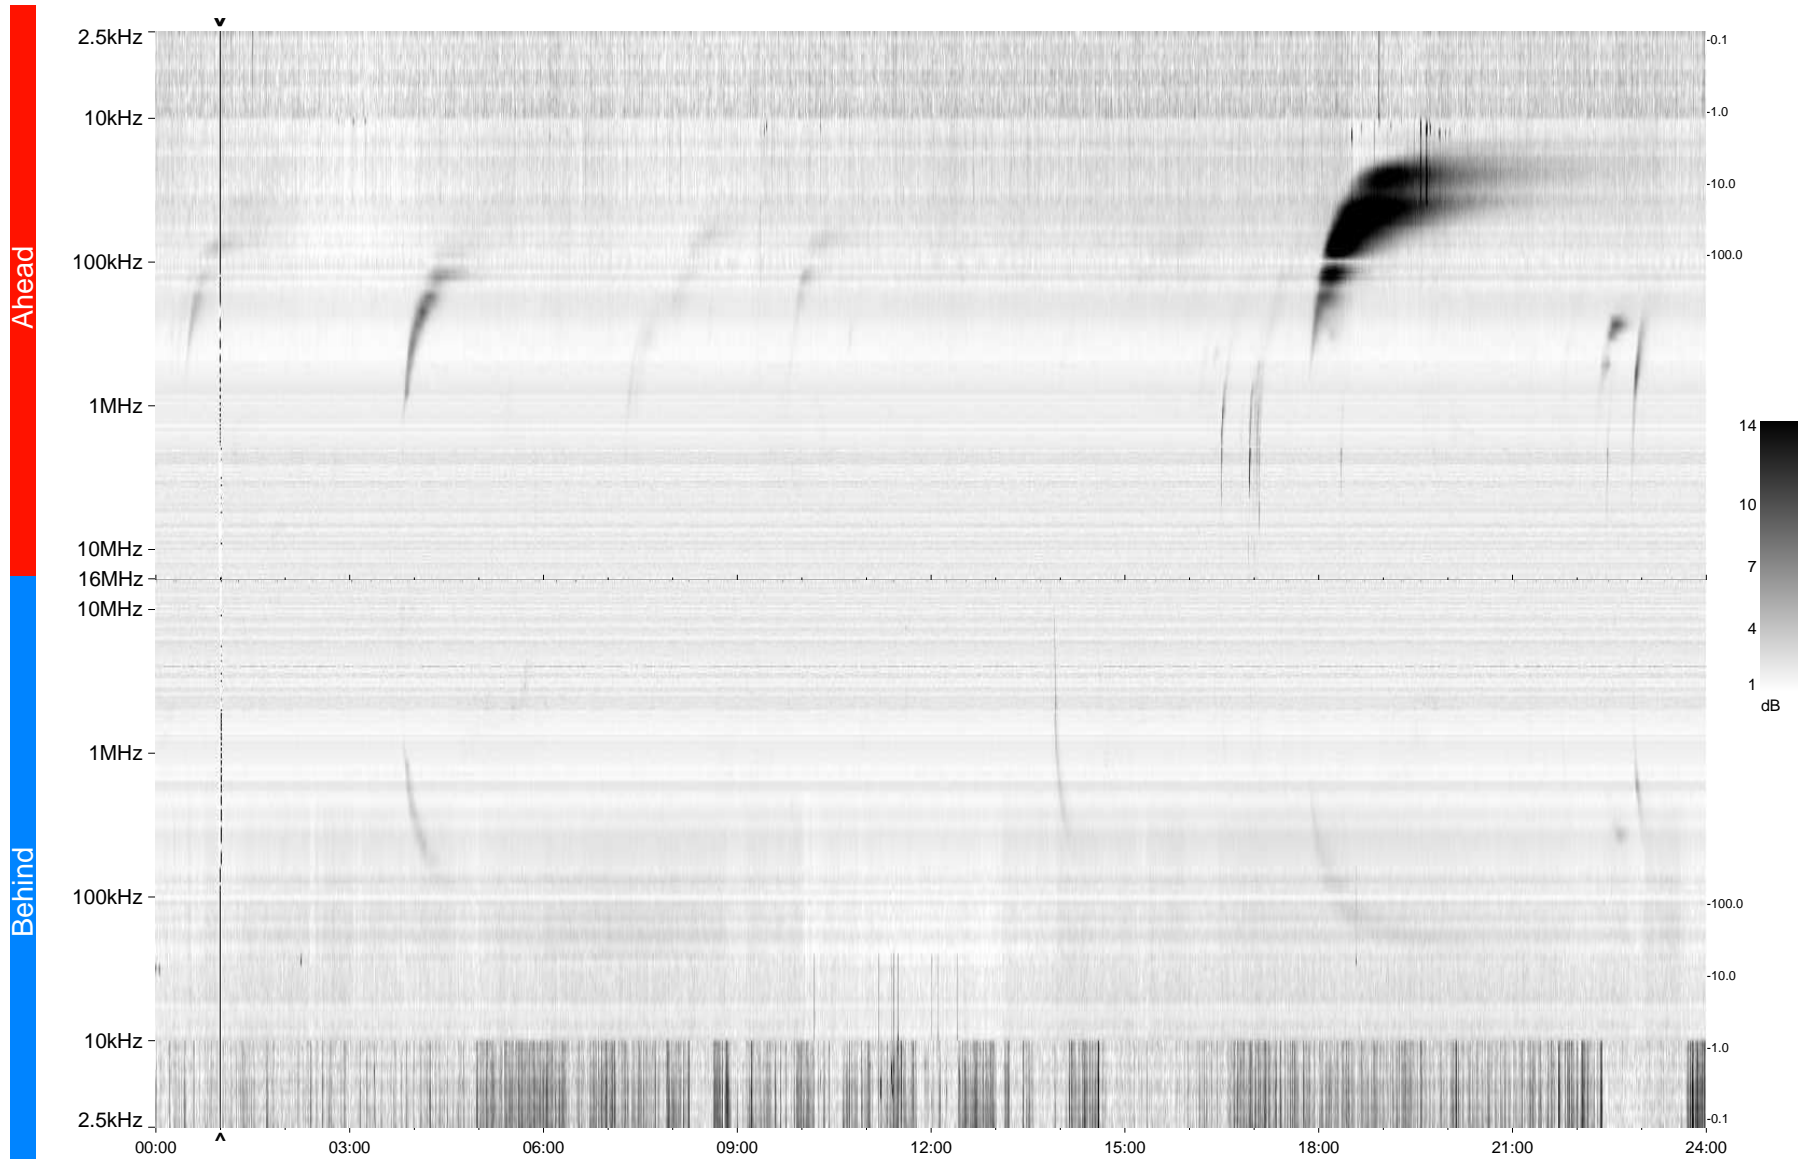

STEREO/WAVES Daily Summary - 07-Jun-2013 (DOY 158)

Ahead source file = swaves_ahead_2013_158_1_05.fin
Ahead PSE Angle = xxx.x

Behind PSE Angle = xxx.x
Behind source file = swaves_behind_2013_158_1_05.fin

Time (UTC)