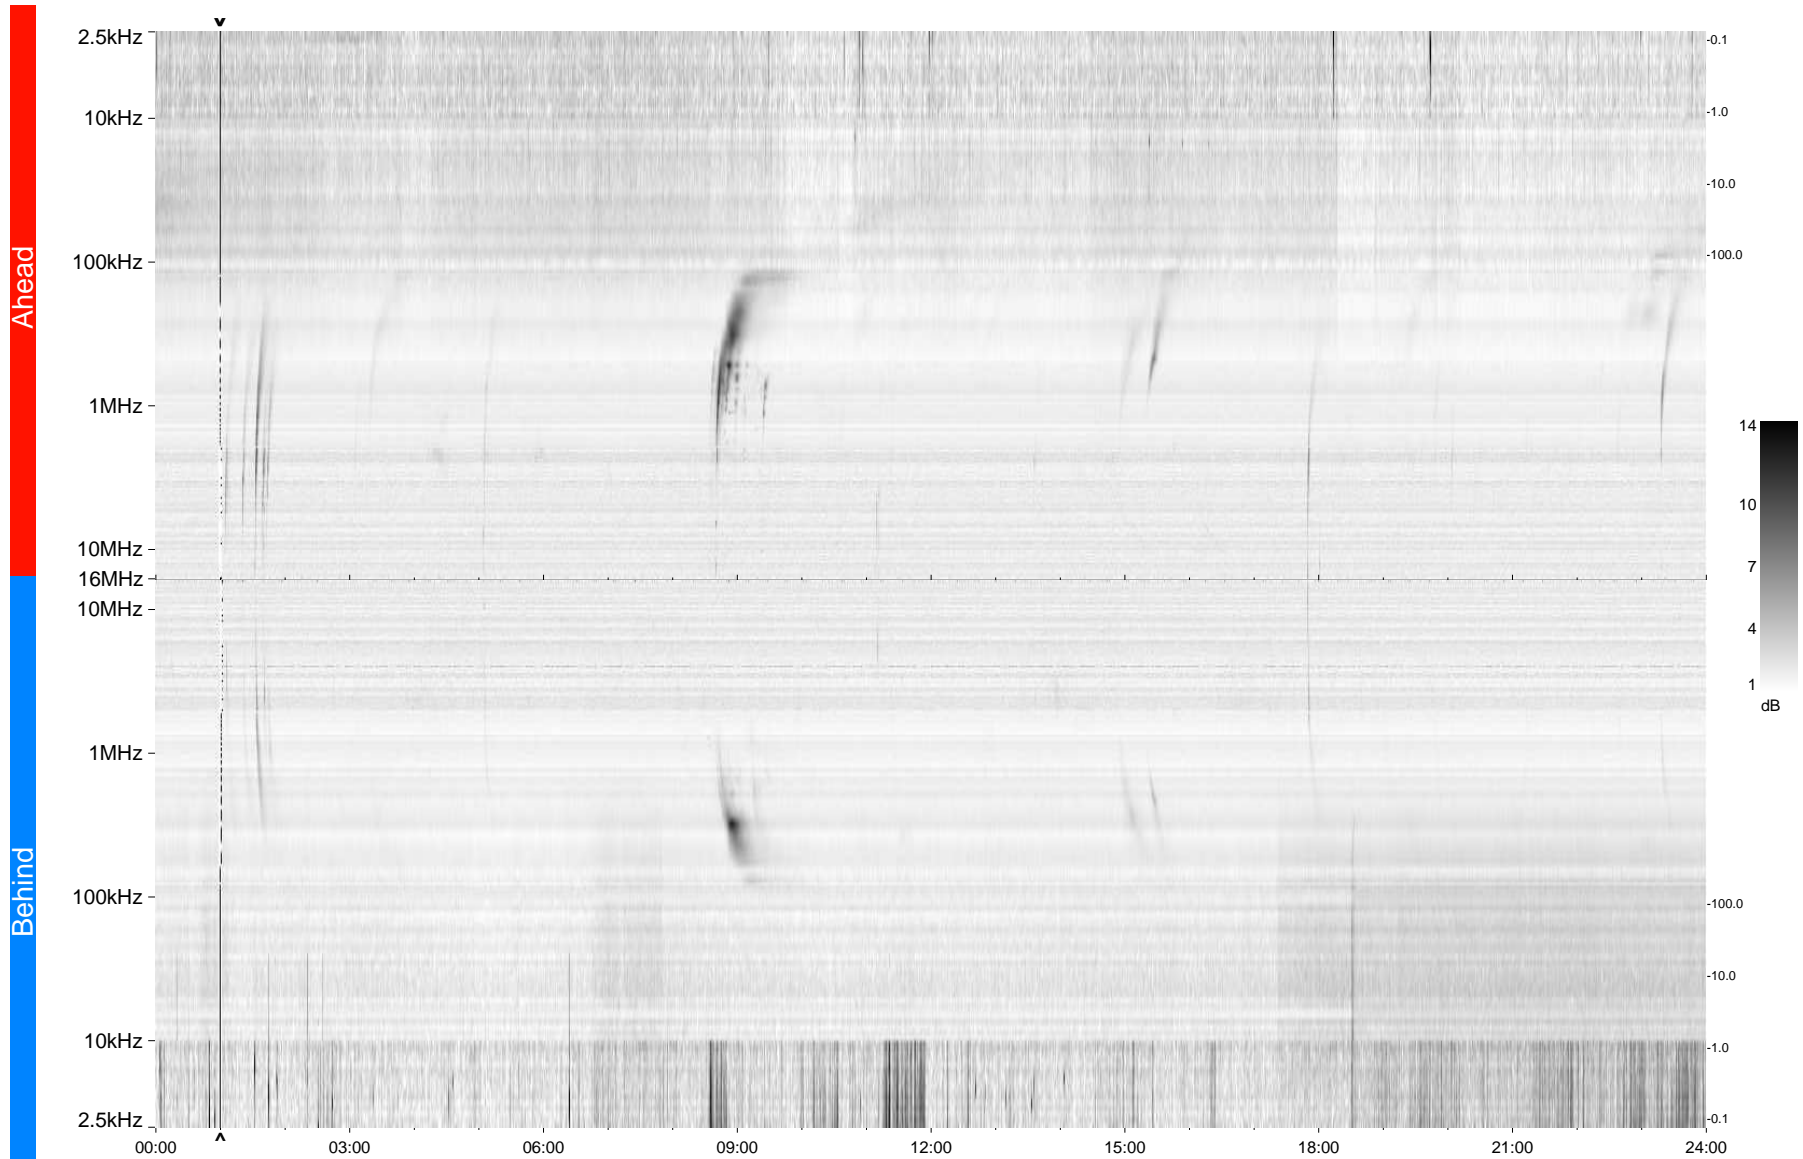

STEREO/WAVES Daily Summary - 05-Jun-2013 (DOY 156)

Ahead source file = swaves_ahead_2013_156_1_05.fin
Ahead PSE Angle = xxx.x

Behind PSE Angle = xxx.x
Behind source file = swaves_behind_2013_156_1_05.fin

Time (UTC)