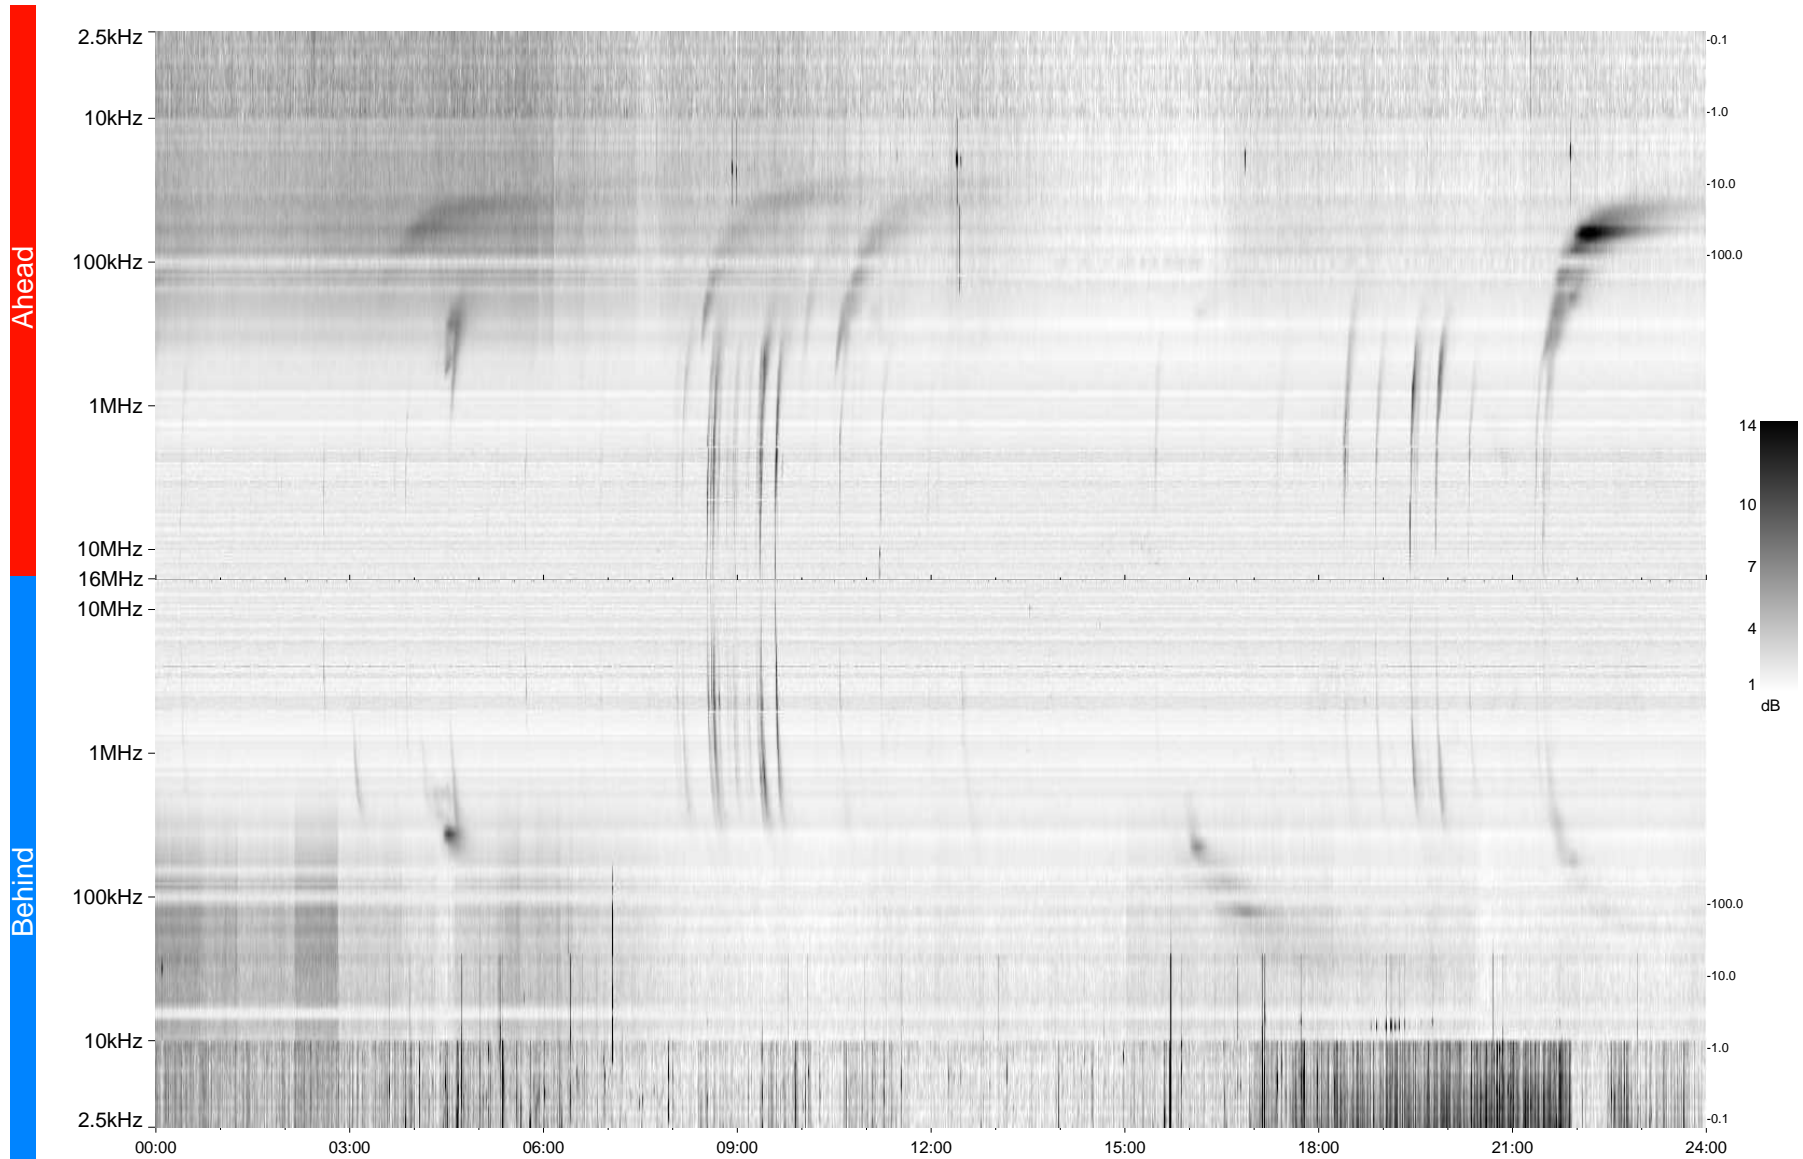

STEREO/WAVES Daily Summary - 04-Jun-2013 (DOY 155)

Ahead source file = swaves_ahead_2013_155_1_05.fin
Ahead PSE Angle = xxx.x

Behind PSE Angle = xxx.x
Behind source file = swaves_behind_2013_155_1_05.fin

Time (UTC)