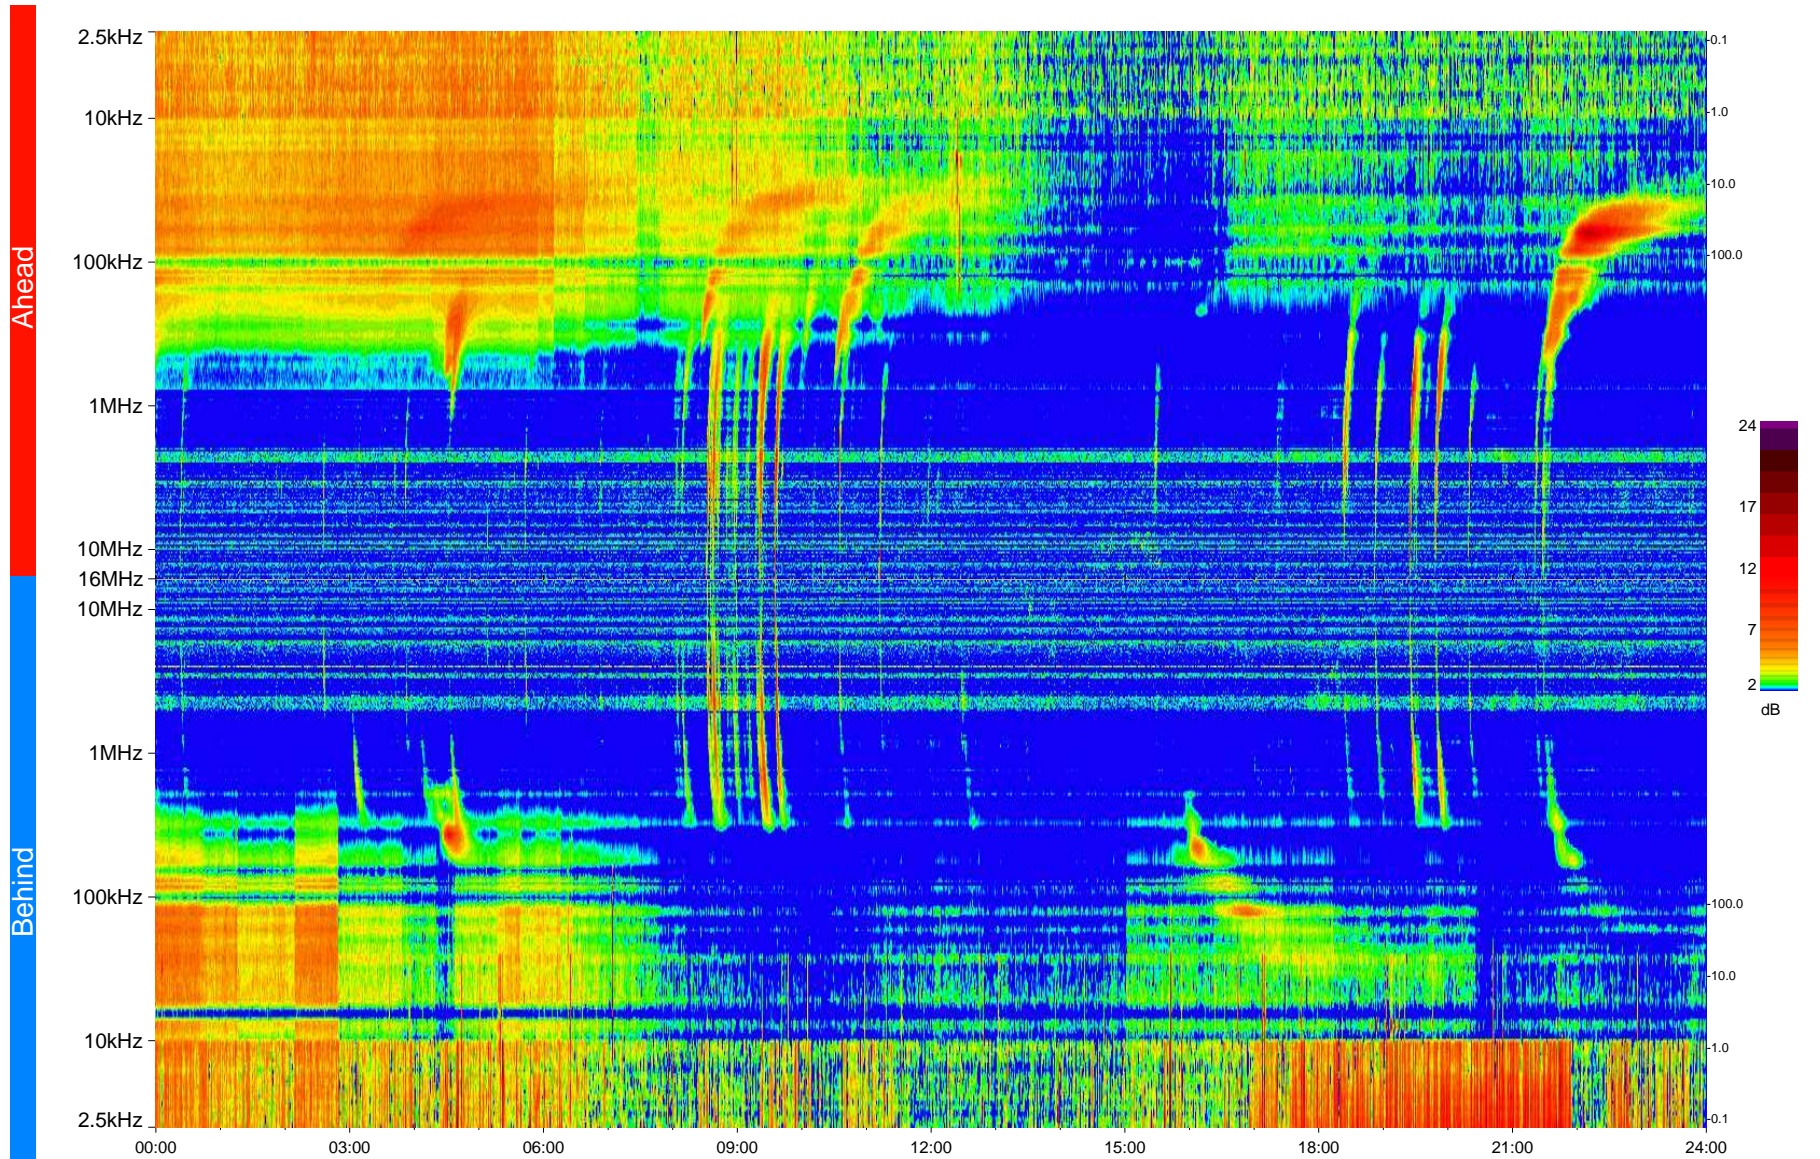

STEREO/WAVES Daily Summary - 04-Jun-2013 (DOY 155)

Ahead source file = swaves_ahead_2013_155_1_05.fin
Ahead PSE Angle = xxx.x

Behind PSE Angle = xxx.x
Behind source file = swaves_behind_2013_155_1_05.fin

Time (UTC)