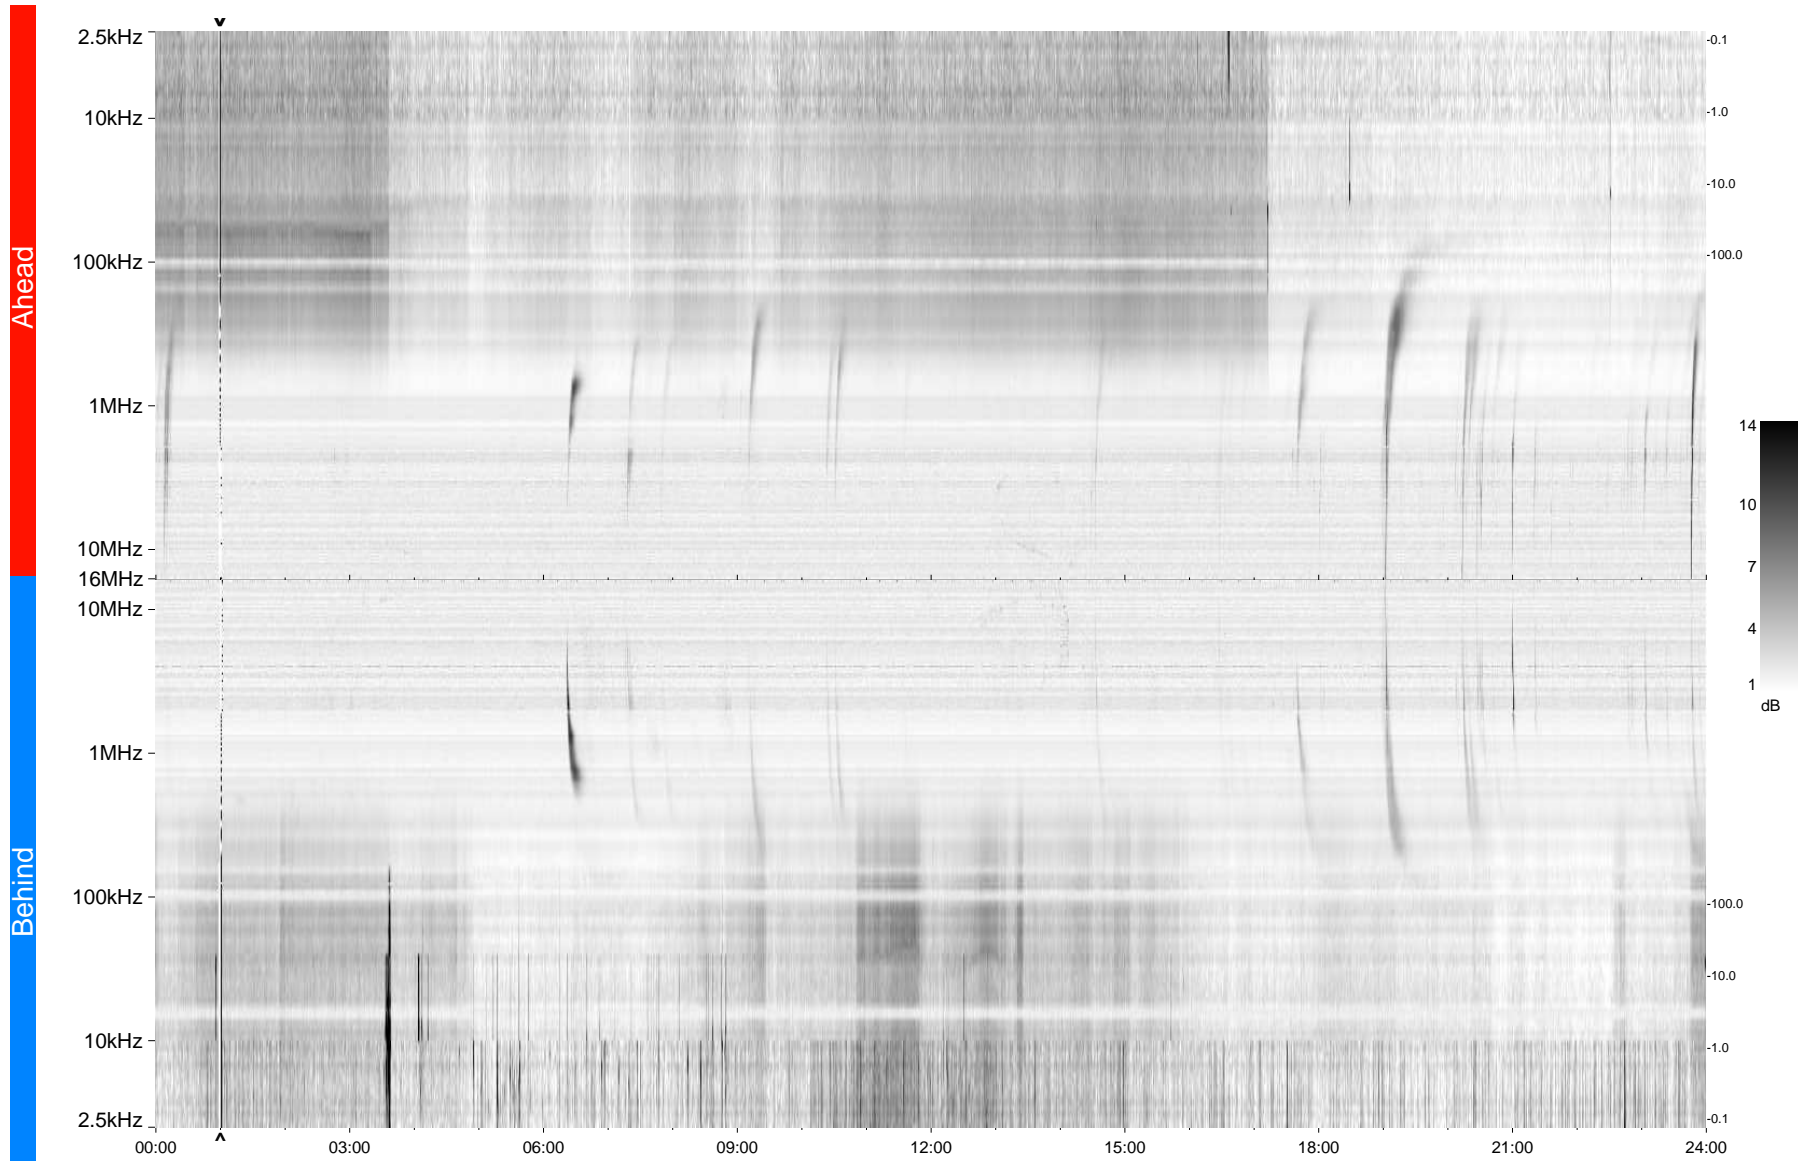

STEREO/WAVES Daily Summary - 03-Jun-2013 (DOY 154)

Ahead source file = swaves_ahead_2013_154_1_05.fin
Ahead PSE Angle = xxx.x

Behind PSE Angle = xxx.x
Behind source file = swaves_behind_2013_154_1_05.fin

Time (UTC)