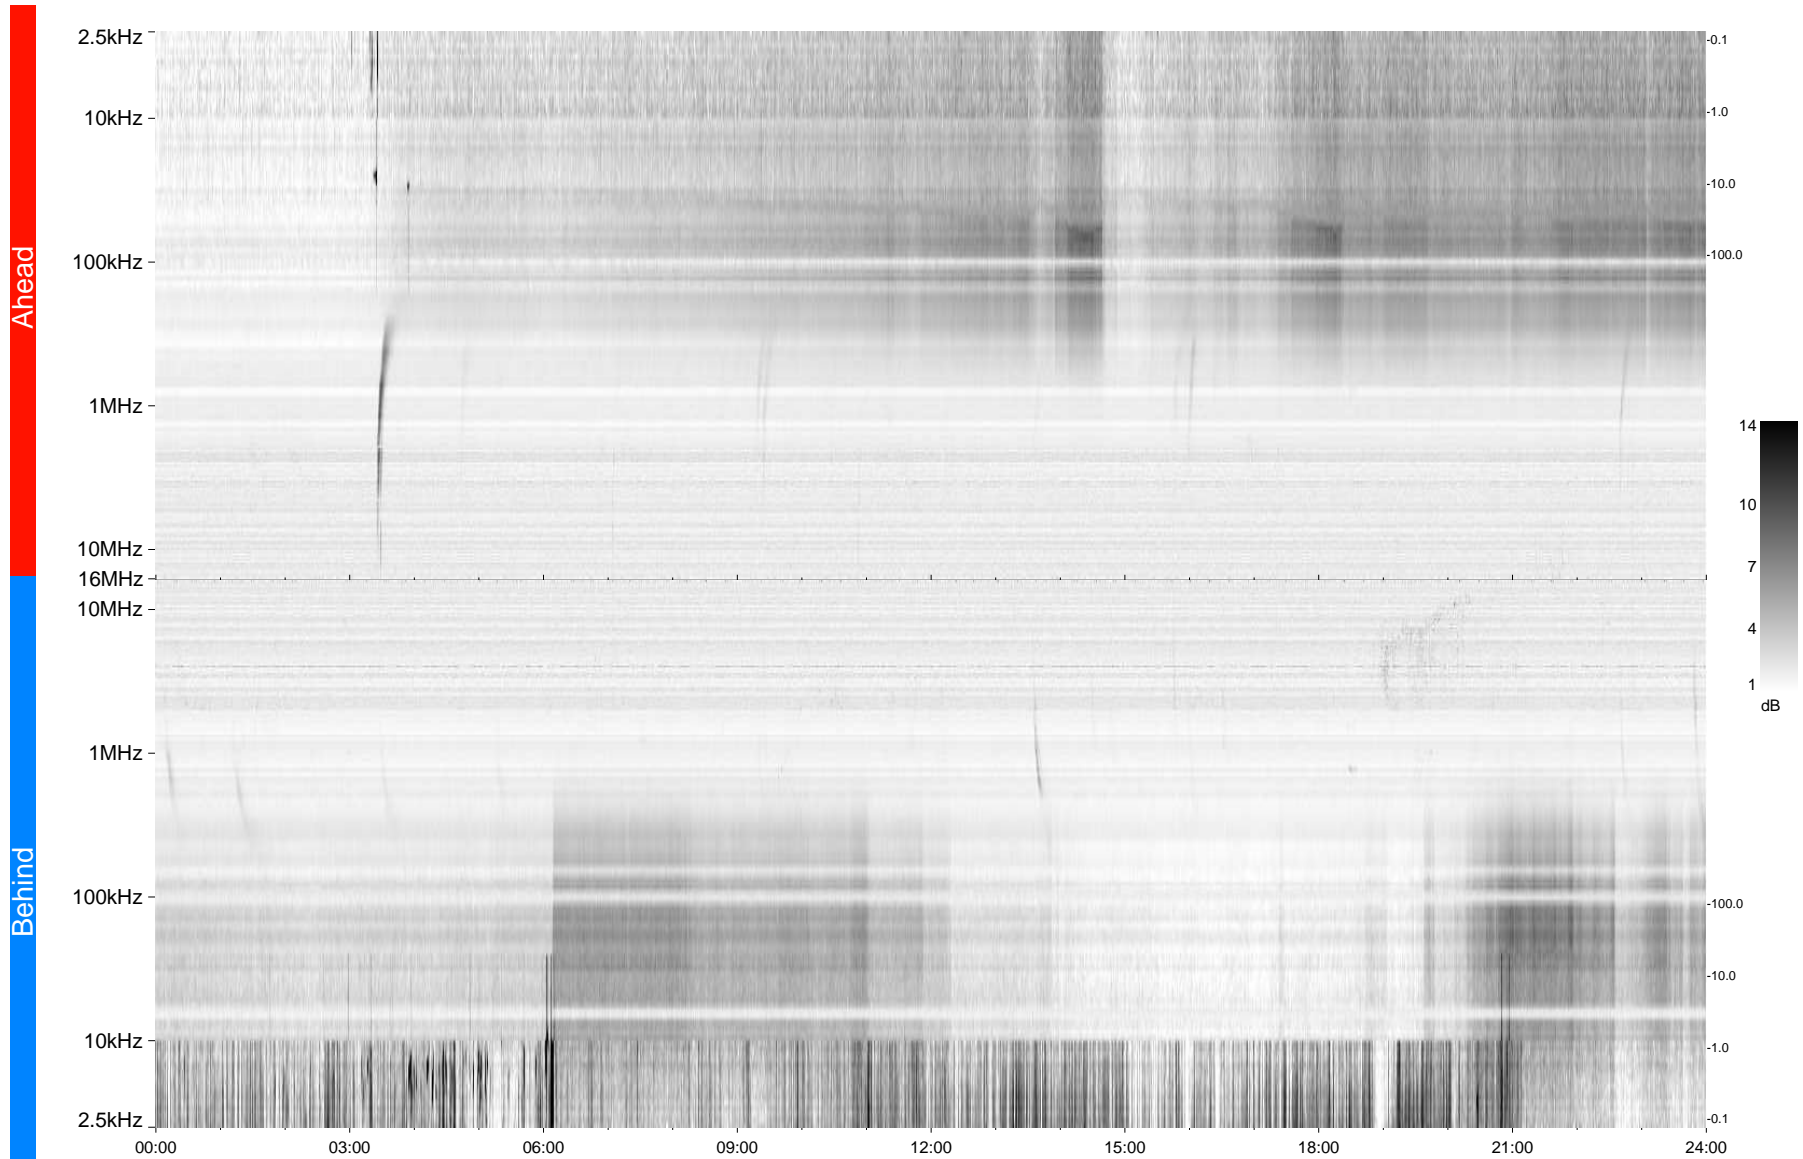

STEREO/WAVES Daily Summary - 02-Jun-2013 (DOY 153)

Ahead source file = swaves_ahead_2013_153_1_05.fin
Ahead PSE Angle = xxx.x

Behind PSE Angle = xxx.x
Behind source file = swaves_behind_2013_153_1_05.fin

Time (UTC)