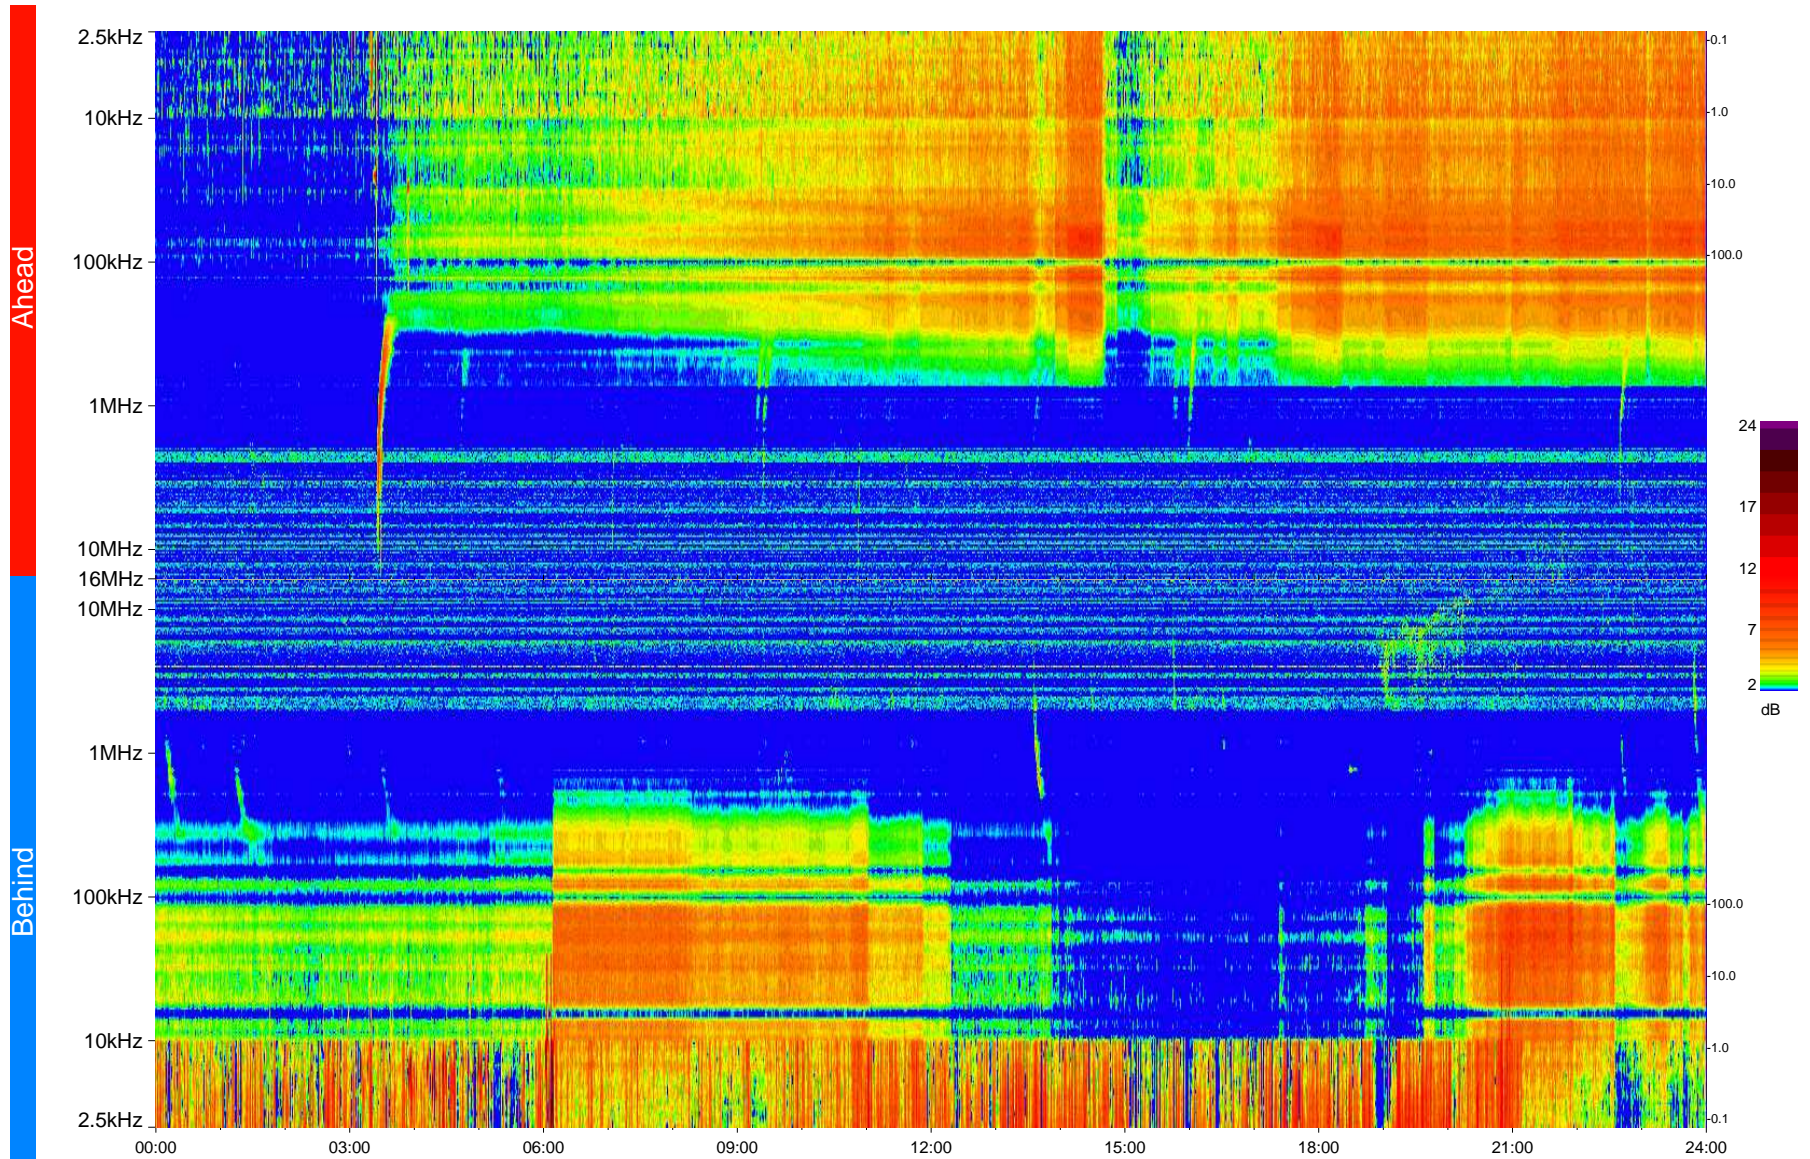

STEREO/WAVES Daily Summary - 02-Jun-2013 (DOY 153)

Ahead source file = swaves_ahead_2013_153_1_05.fin
Ahead PSE Angle = xxx.x

Behind PSE Angle = xxx.x
Behind source file = swaves_behind_2013_153_1_05.fin

Time (UTC)