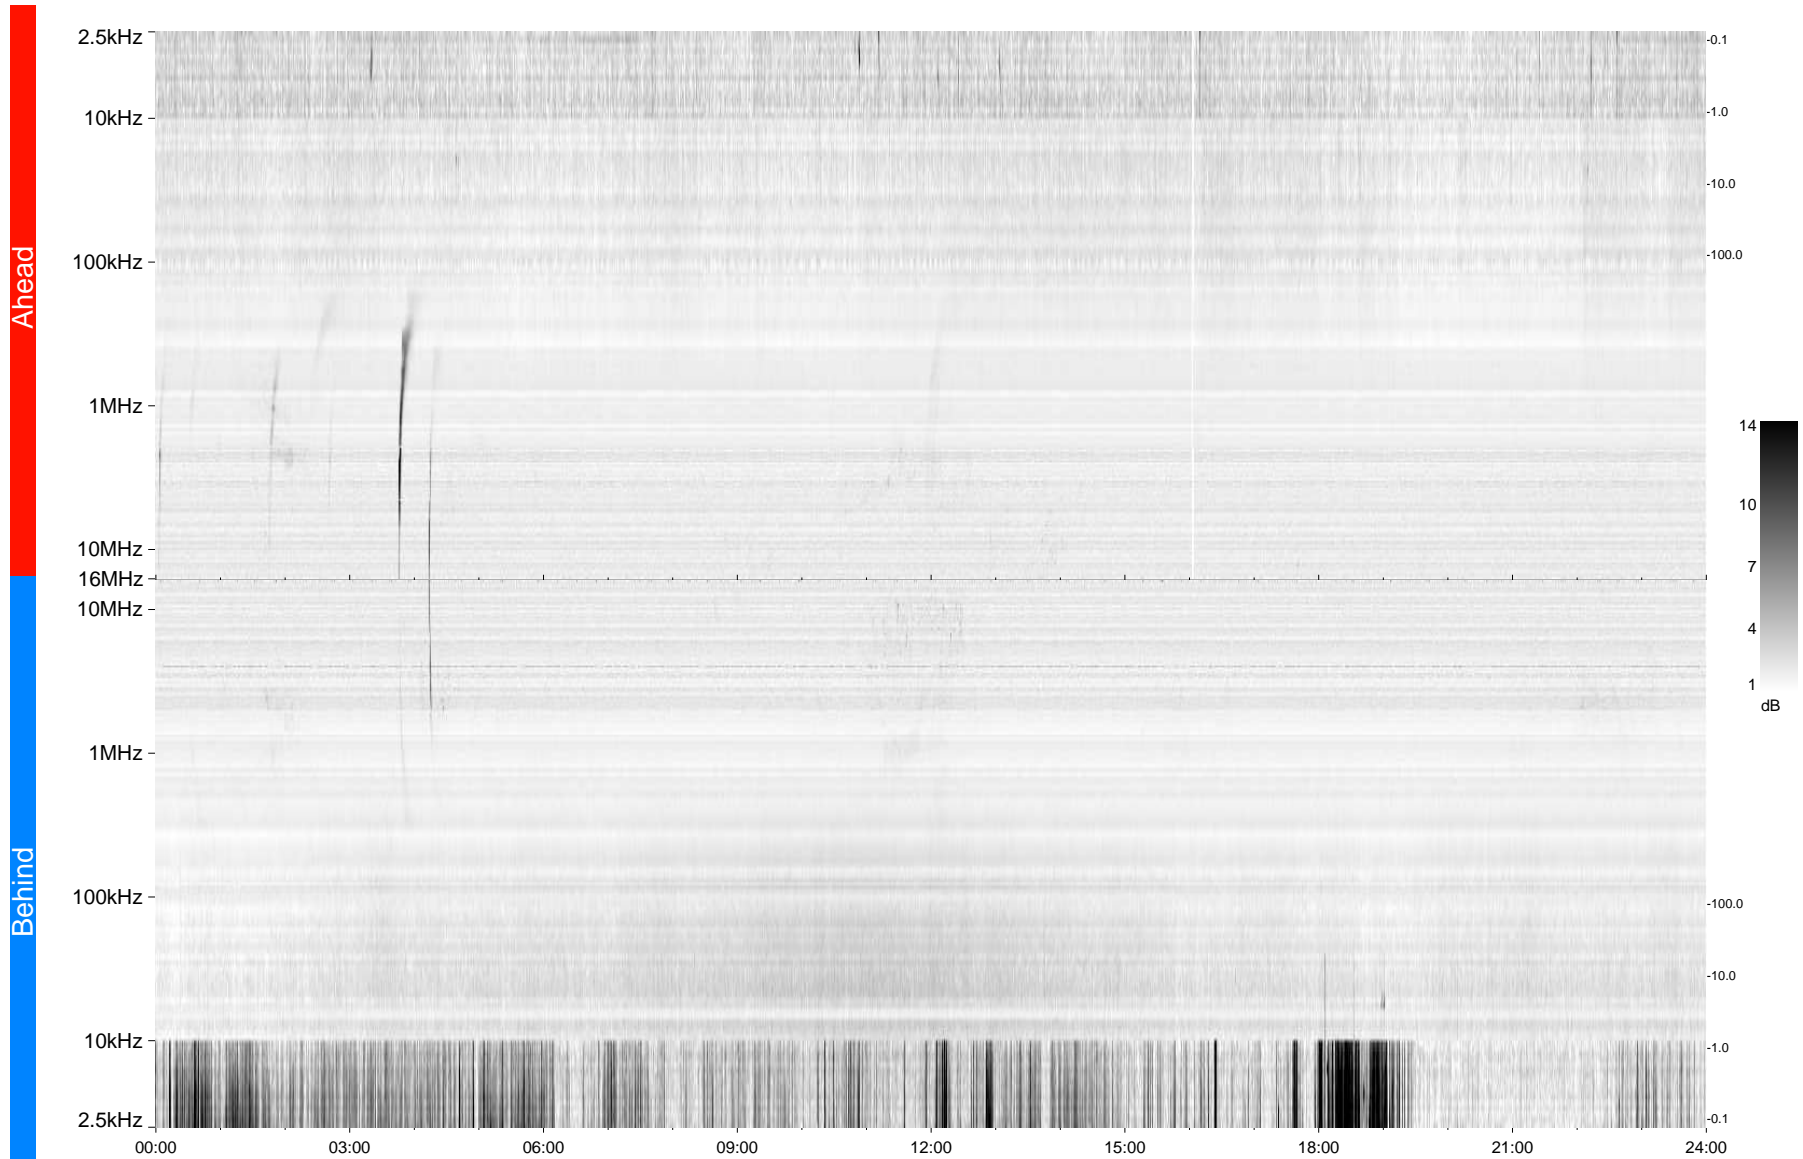

STEREO/WAVES Daily Summary - 27-May-2013 (DOY 147)

Ahead source file = swaves_ahead_2013_147_1_05.fin
Ahead PSE Angle = xxx.x

Behind PSE Angle = xxx.x
Behind source file = swaves_behind_2013_147_1_05.fin

Time (UTC)