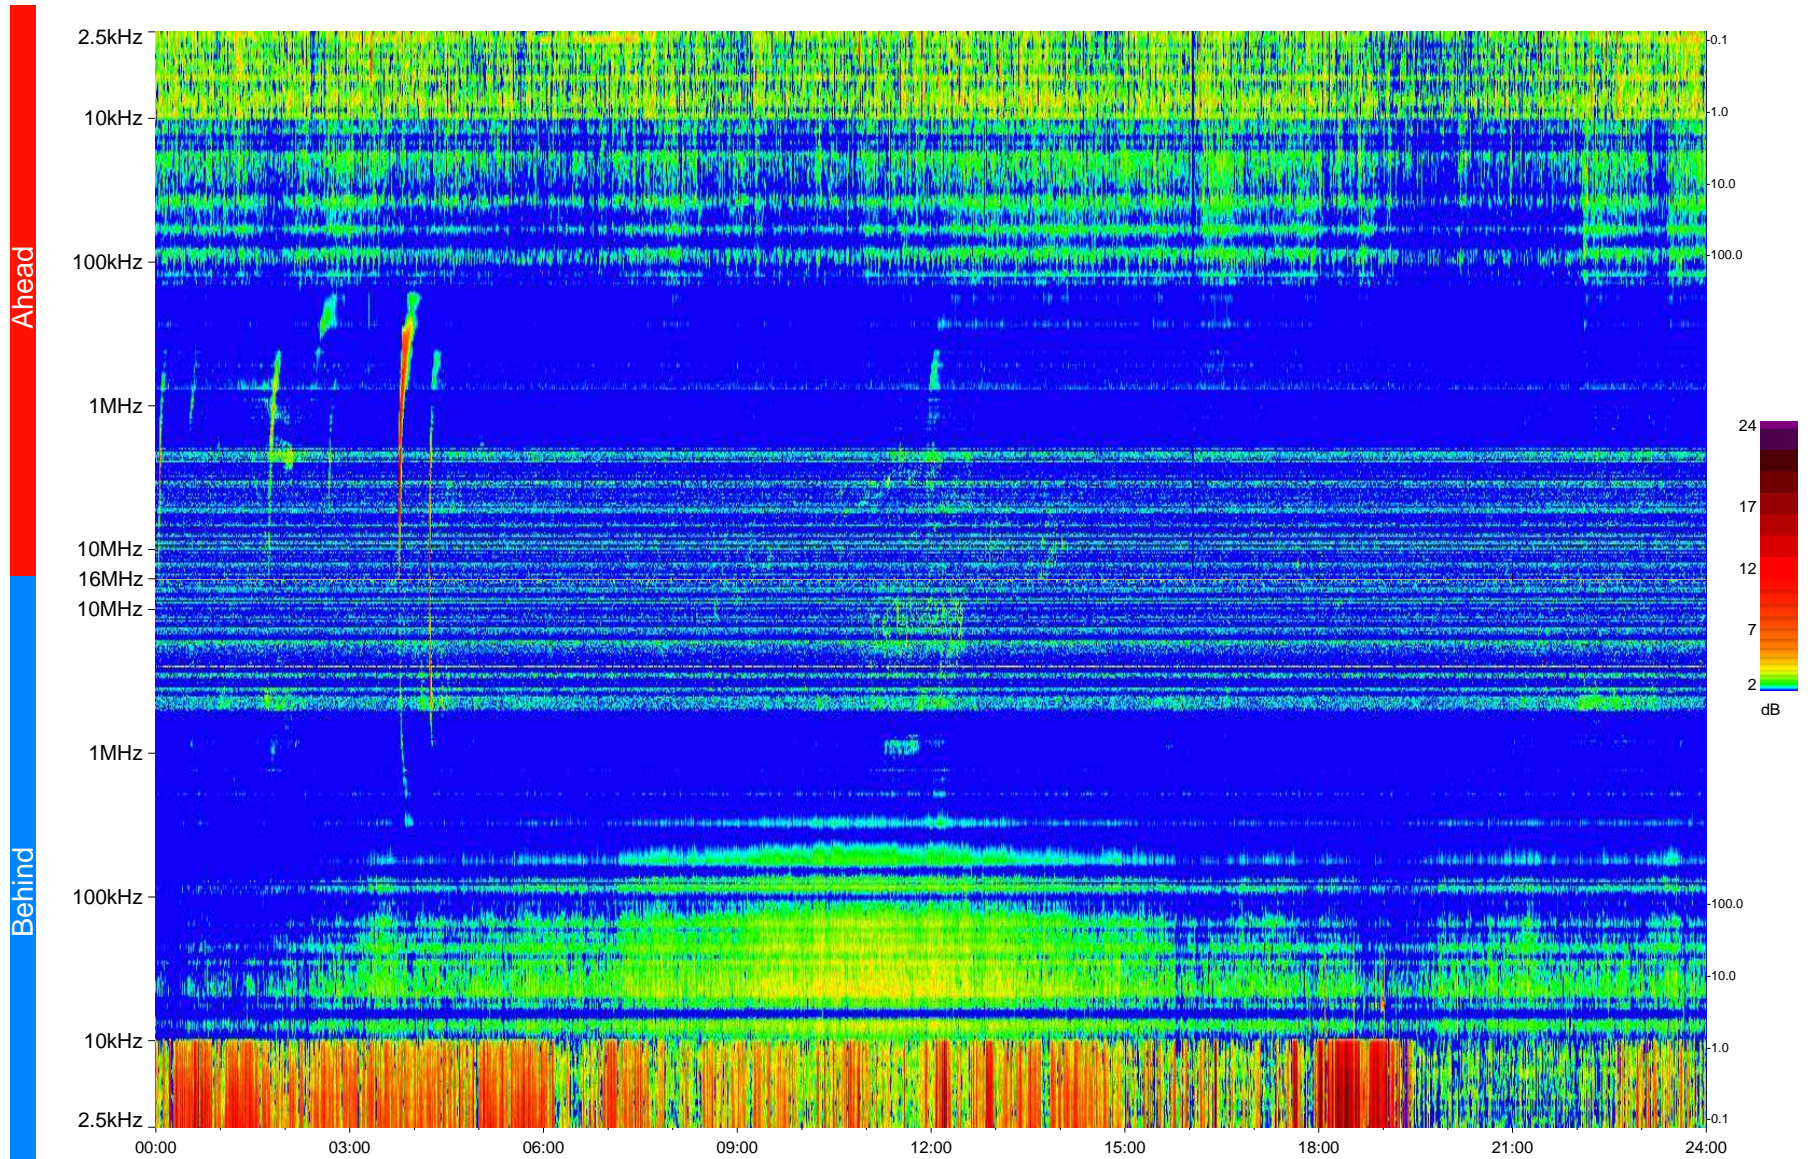

STEREO/WAVES Daily Summary - 27-May-2013 (DOY 147)

Ahead source file = swaves_ahead_2013_147_1_05.fin
Ahead PSE Angle = xxx.x

Behind PSE Angle = xxx.x
Behind source file = swaves_behind_2013_147_1_05.fin

Time (UTC)