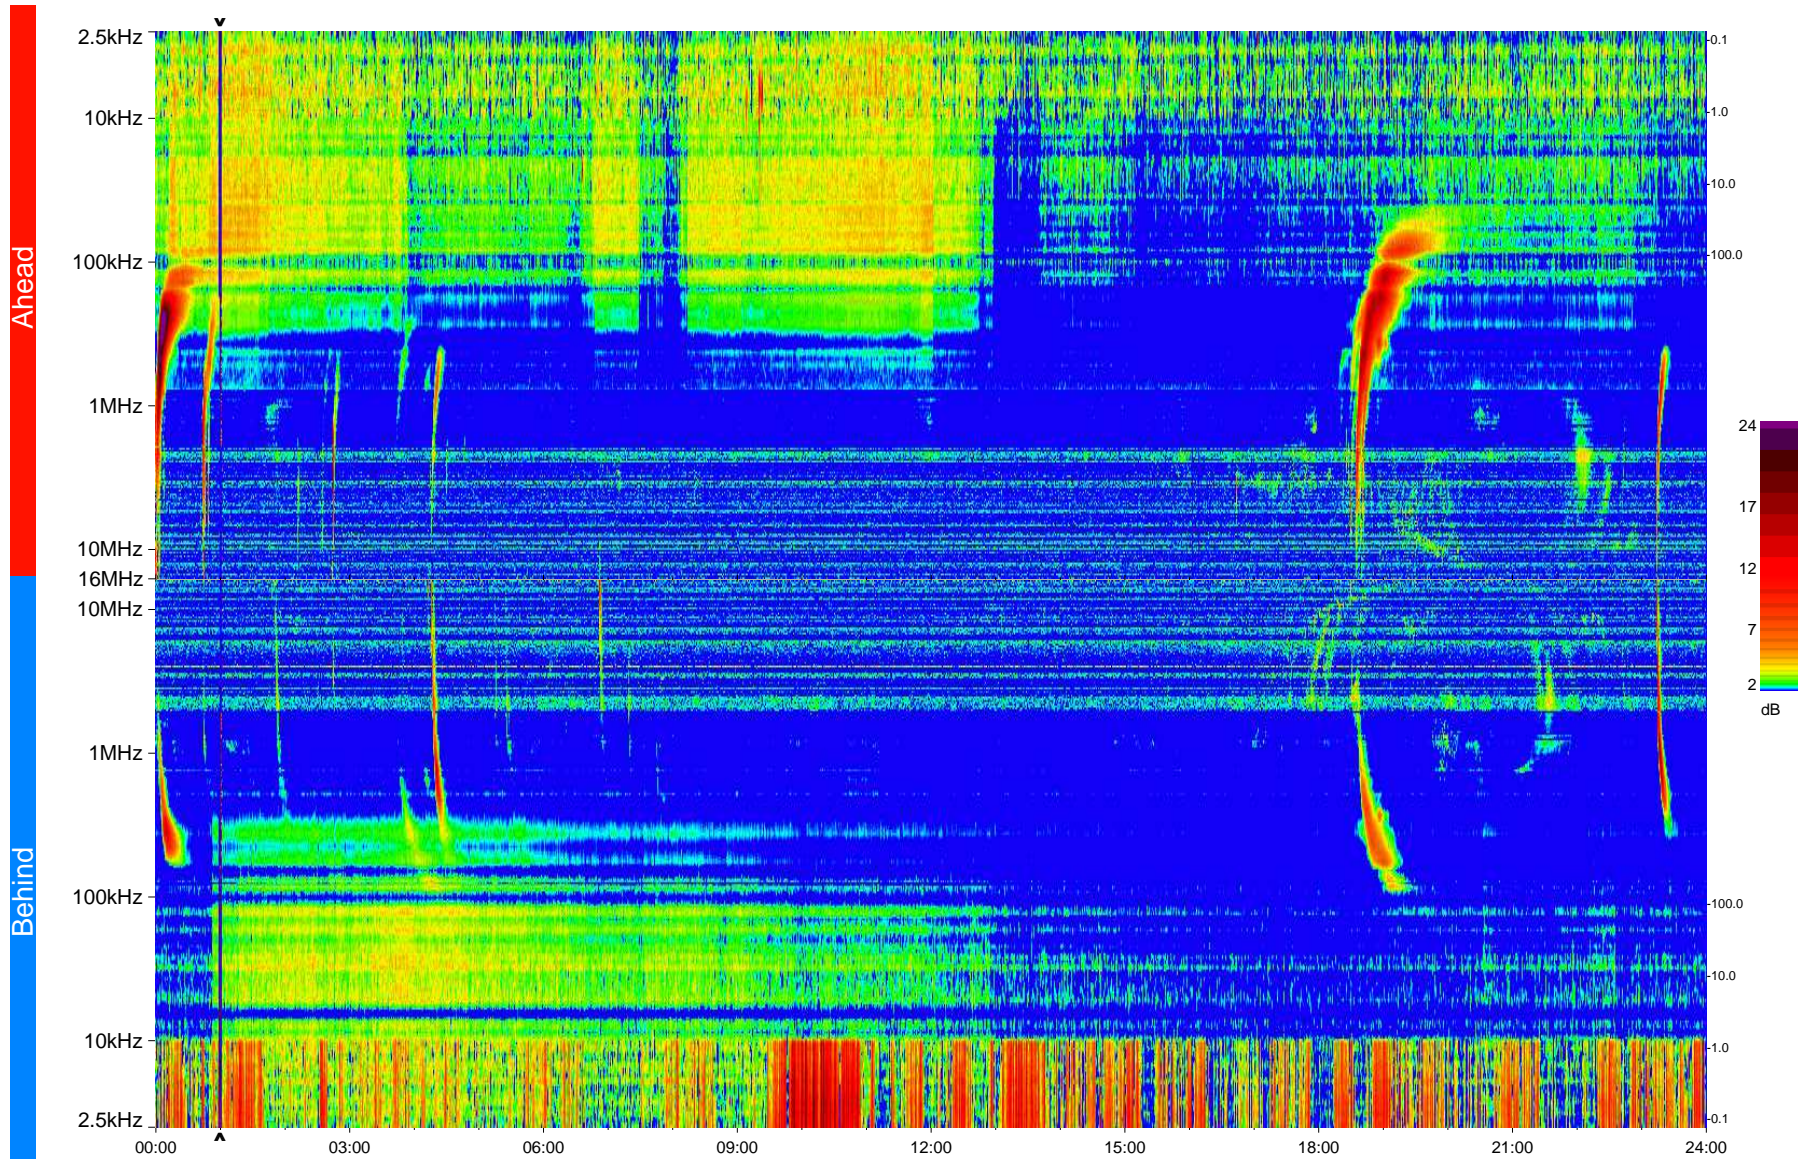

STEREO/WAVES Daily Summary - 26-May-2013 (DOY 146)

Ahead source file = swaves_ahead_2013_146_1_05.fin
Ahead PSE Angle = xxx.x

Behind PSE Angle = xxx.x
Behind source file = swaves_behind_2013_146_1_05.fin

Time (UTC)