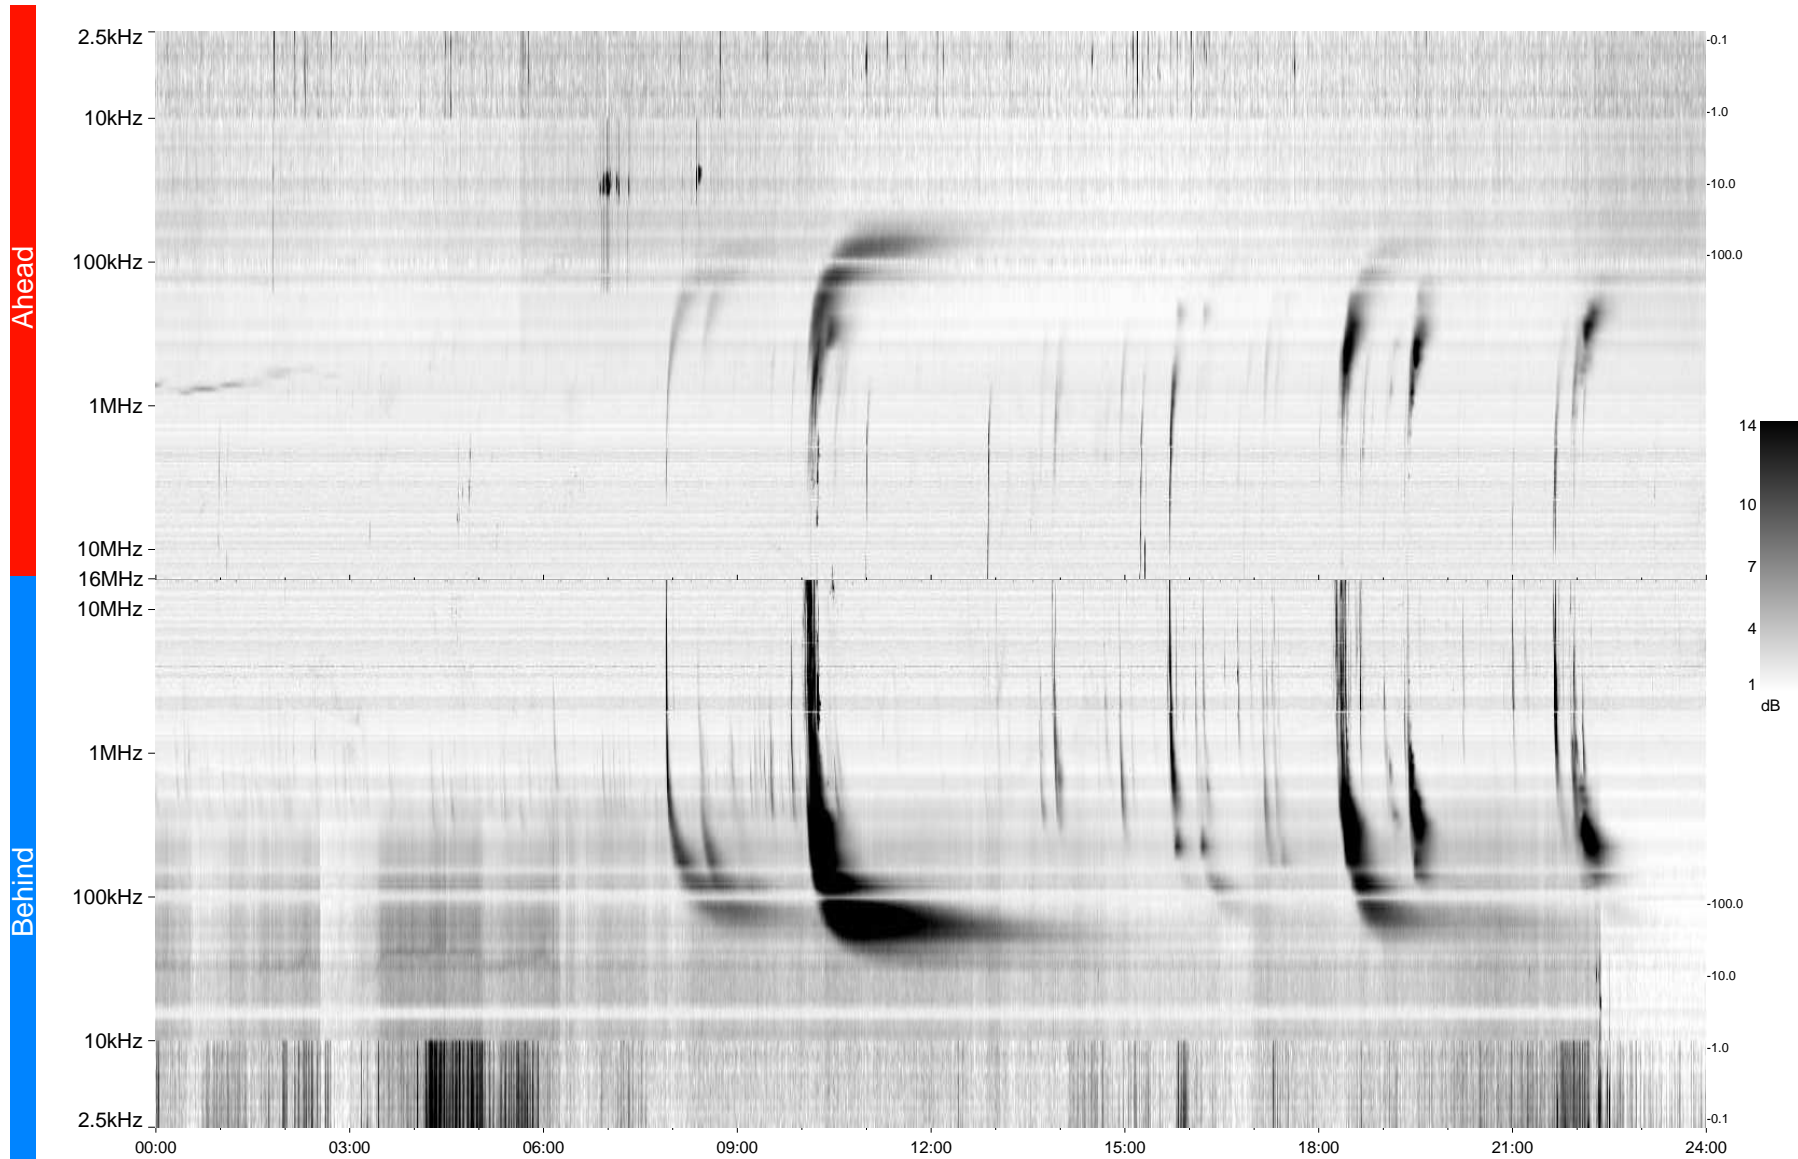

STEREO/WAVES Daily Summary - 23-May-2013 (DOY 143)

Ahead source file = swaves_ahead_2013_143_1_05.fin
Ahead PSE Angle = xxx.x

Behind PSE Angle = xxx.x
Behind source file = swaves_behind_2013_143_1_05.fin

Time (UTC)