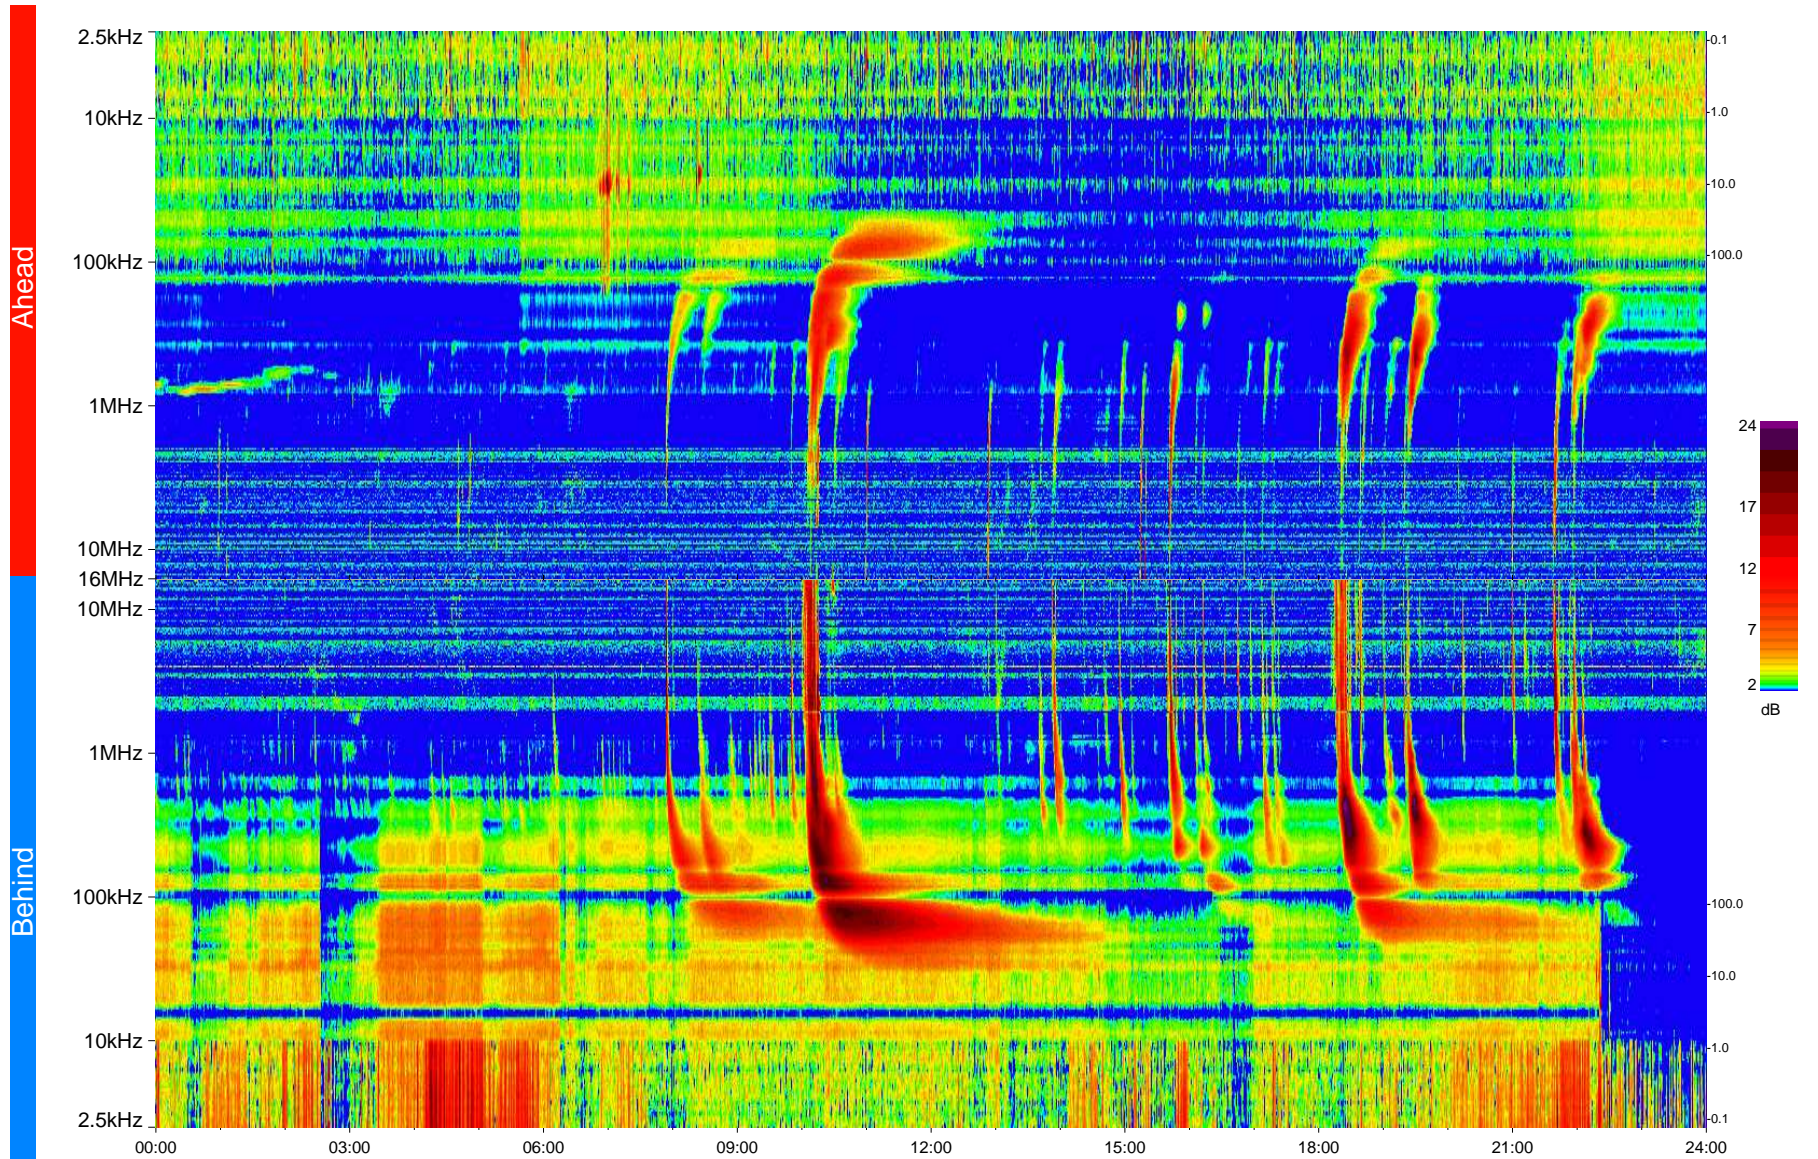

STEREO/WAVES Daily Summary - 23-May-2013 (DOY 143)

Ahead source file = swaves_ahead_2013_143_1_05.fin
Ahead PSE Angle = xxx.x

Behind PSE Angle = xxx.x
Behind source file = swaves_behind_2013_143_1_05.fin

Time (UTC)