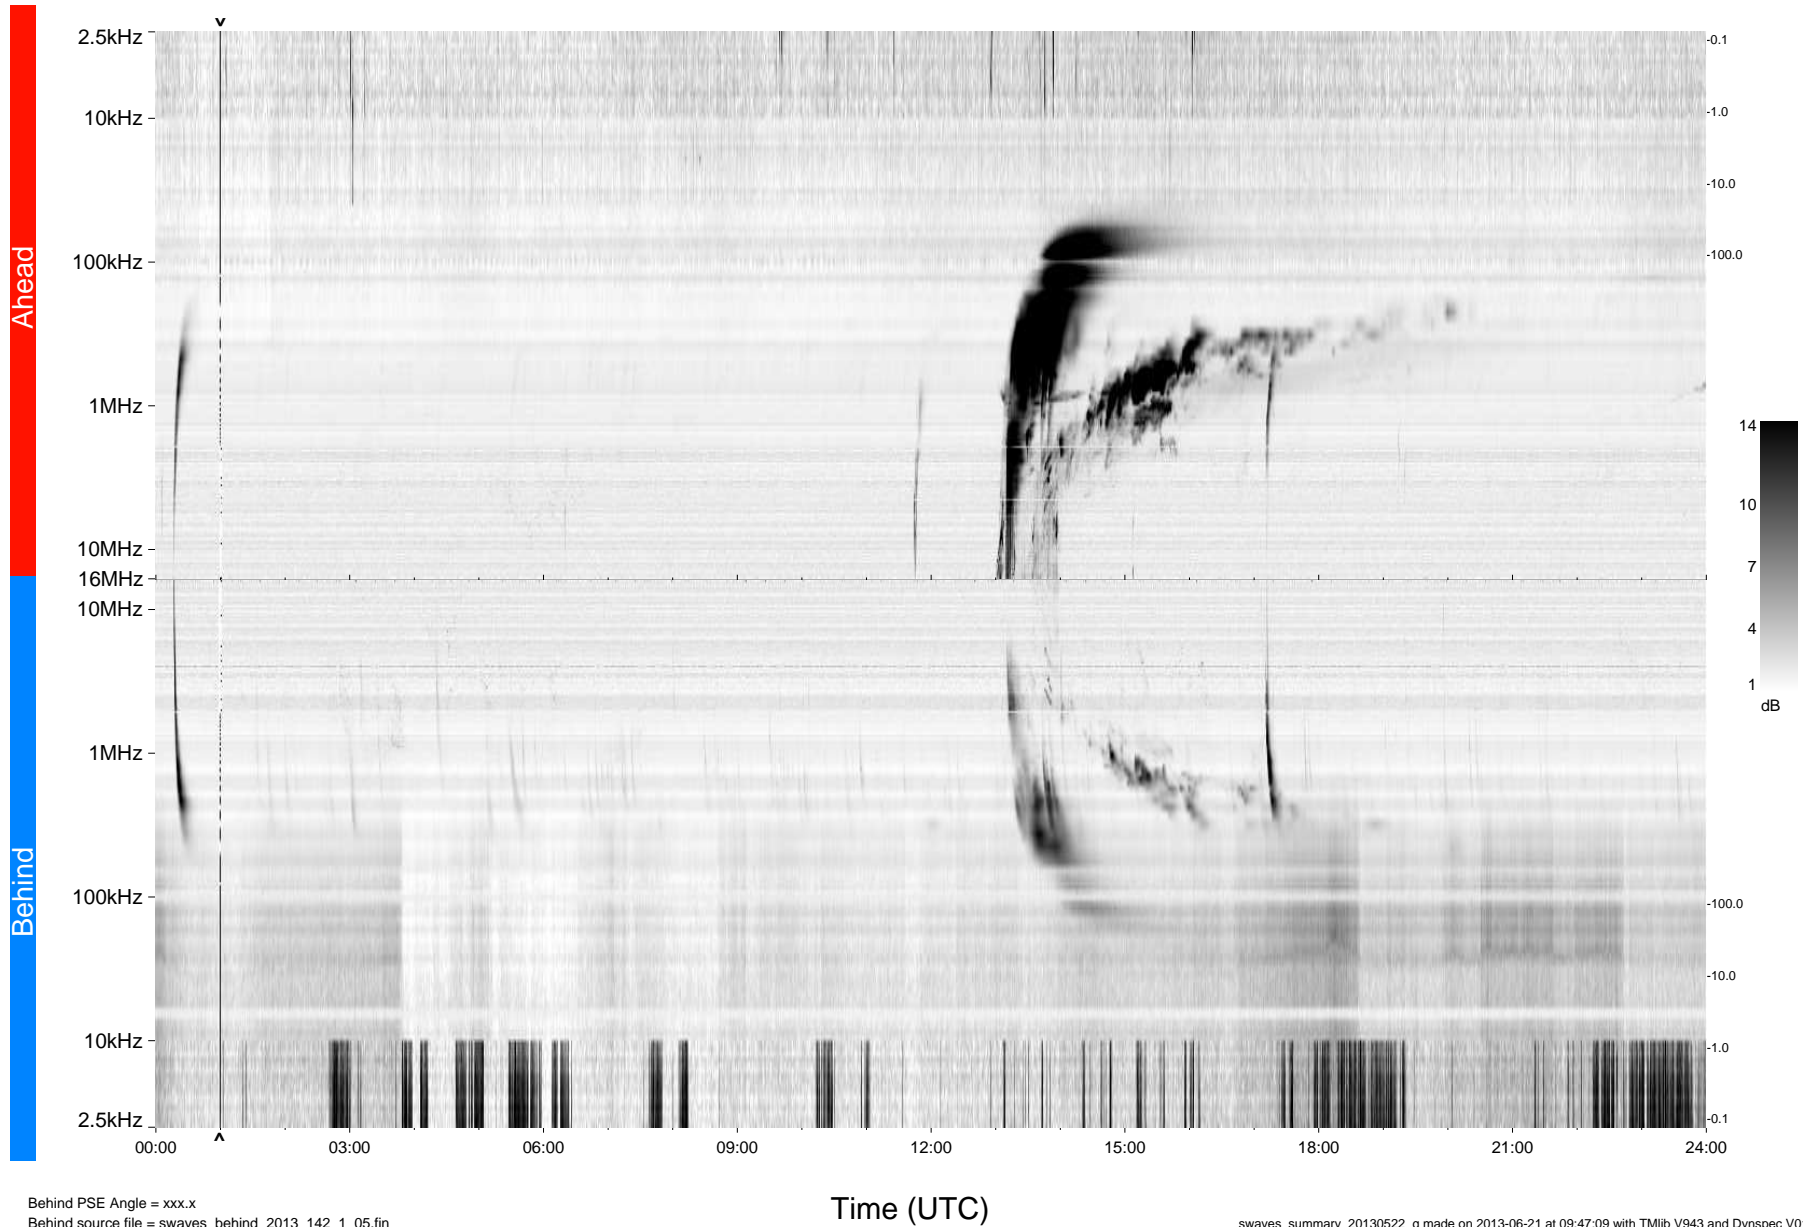

STEREO/WAVES Daily Summary - 22-May-2013 (DOY 142)

Ahead source file = swaves_ahead_2013_142_1_05.fin
Ahead PSE Angle = xxx.x

Behind PSE Angle = xxx.x
Behind source file = swaves_behind_2013_142_1_05.fin