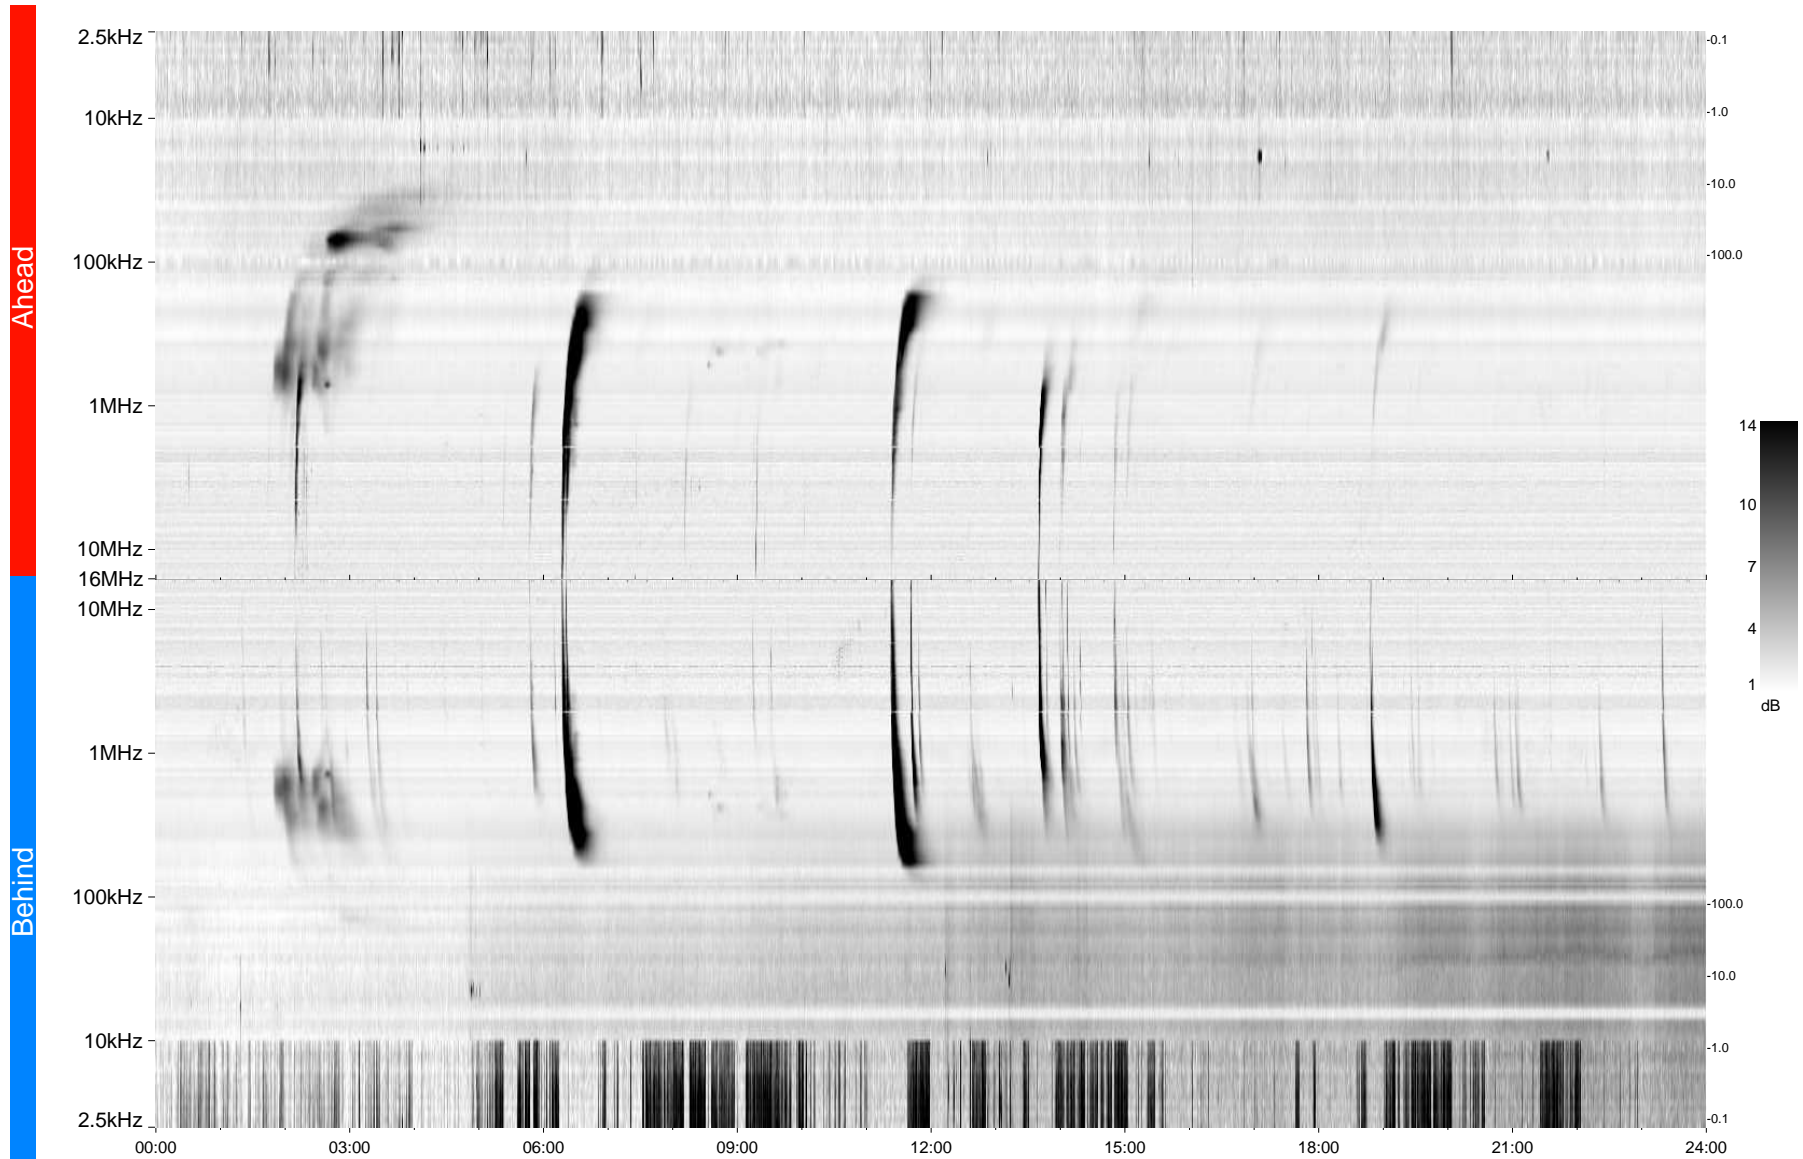

# STEREO/WAVES Daily Summary - 21-May-2013 (DOY 141)

Ahead source file = swaves\_ahead\_2013\_141\_1\_05.fin  
Ahead PSE Angle = xxx.x

Behind PSE Angle = xxx.x  
Behind source file = swaves\_behind\_2013\_141\_1\_05.fin

Time (UTC)