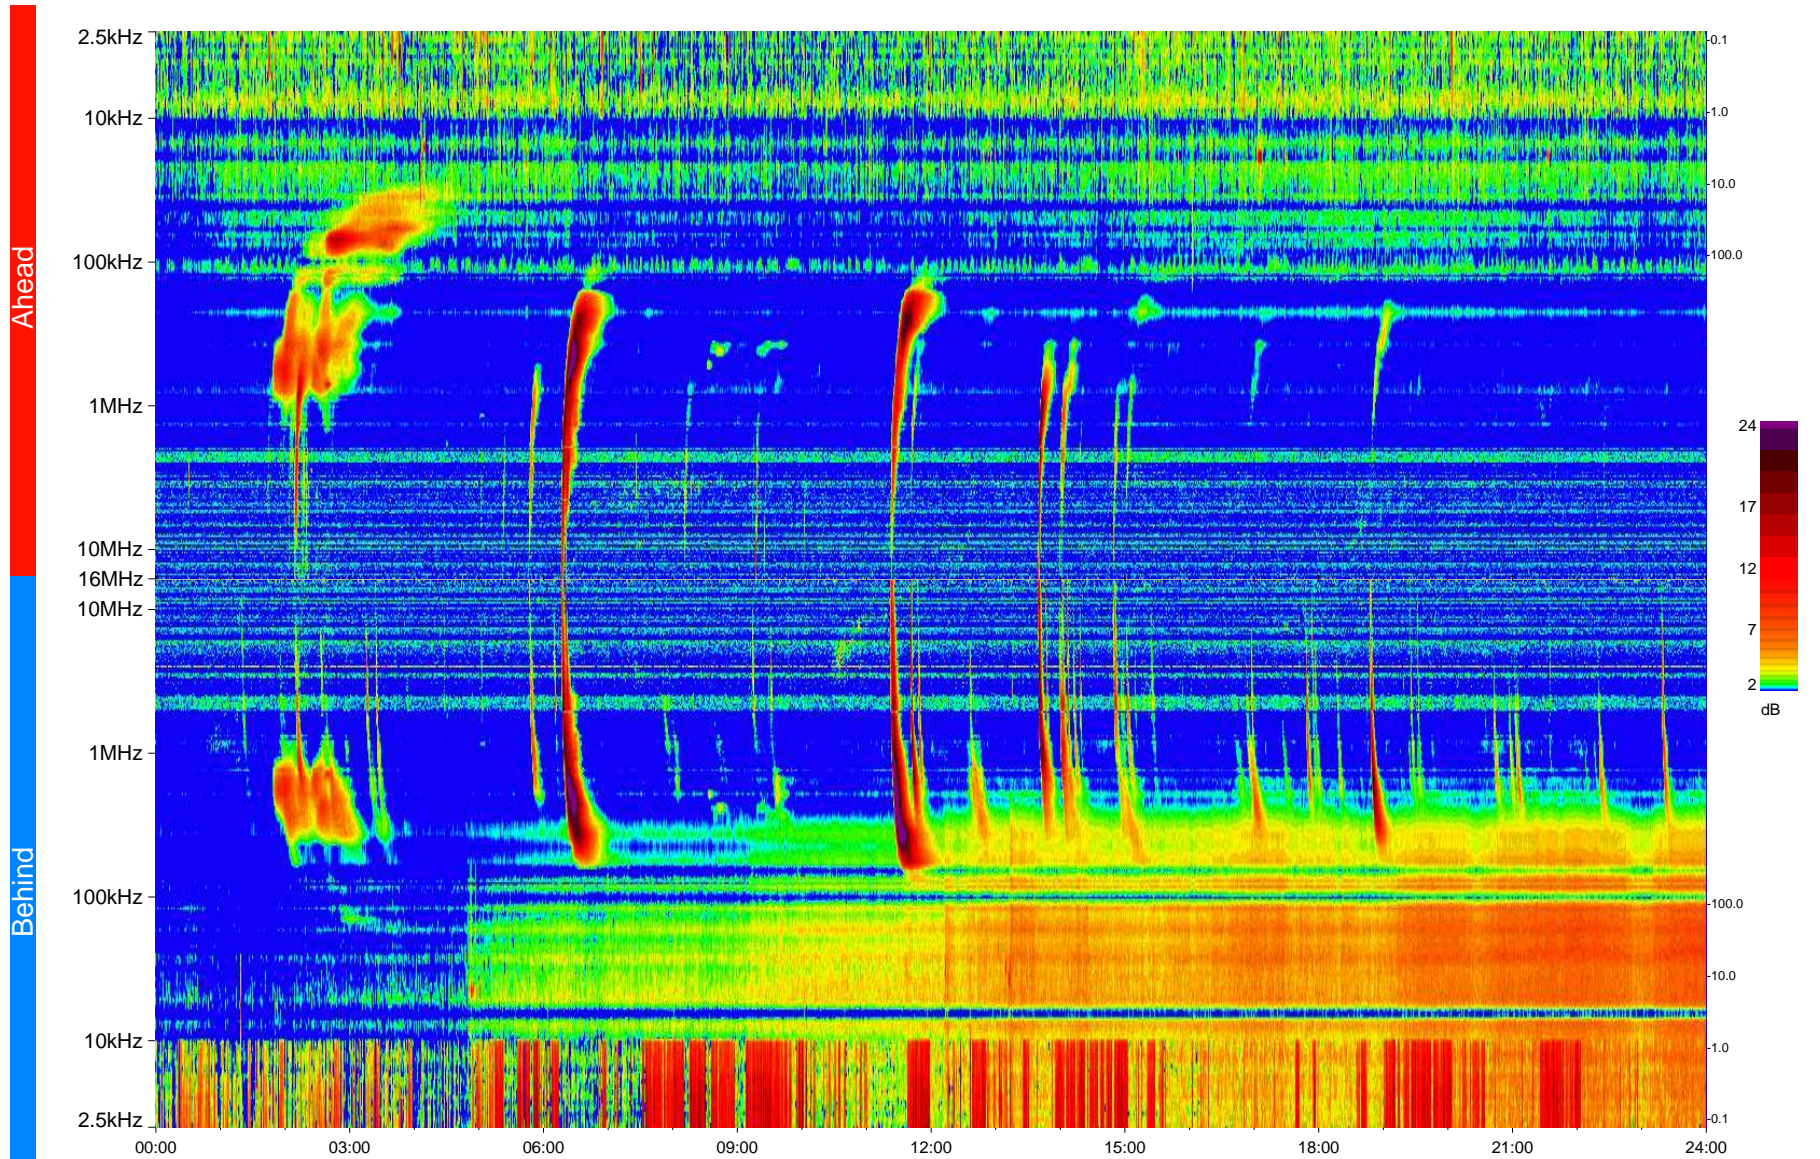

# STEREO/WAVES Daily Summary - 21-May-2013 (DOY 141)

Ahead source file = swaves\_ahead\_2013\_141\_1\_05.fin  
Ahead PSE Angle = xxx.x

Behind PSE Angle = xxx.x  
Behind source file = swaves\_behind\_2013\_141\_1\_05.fin

Time (UTC)