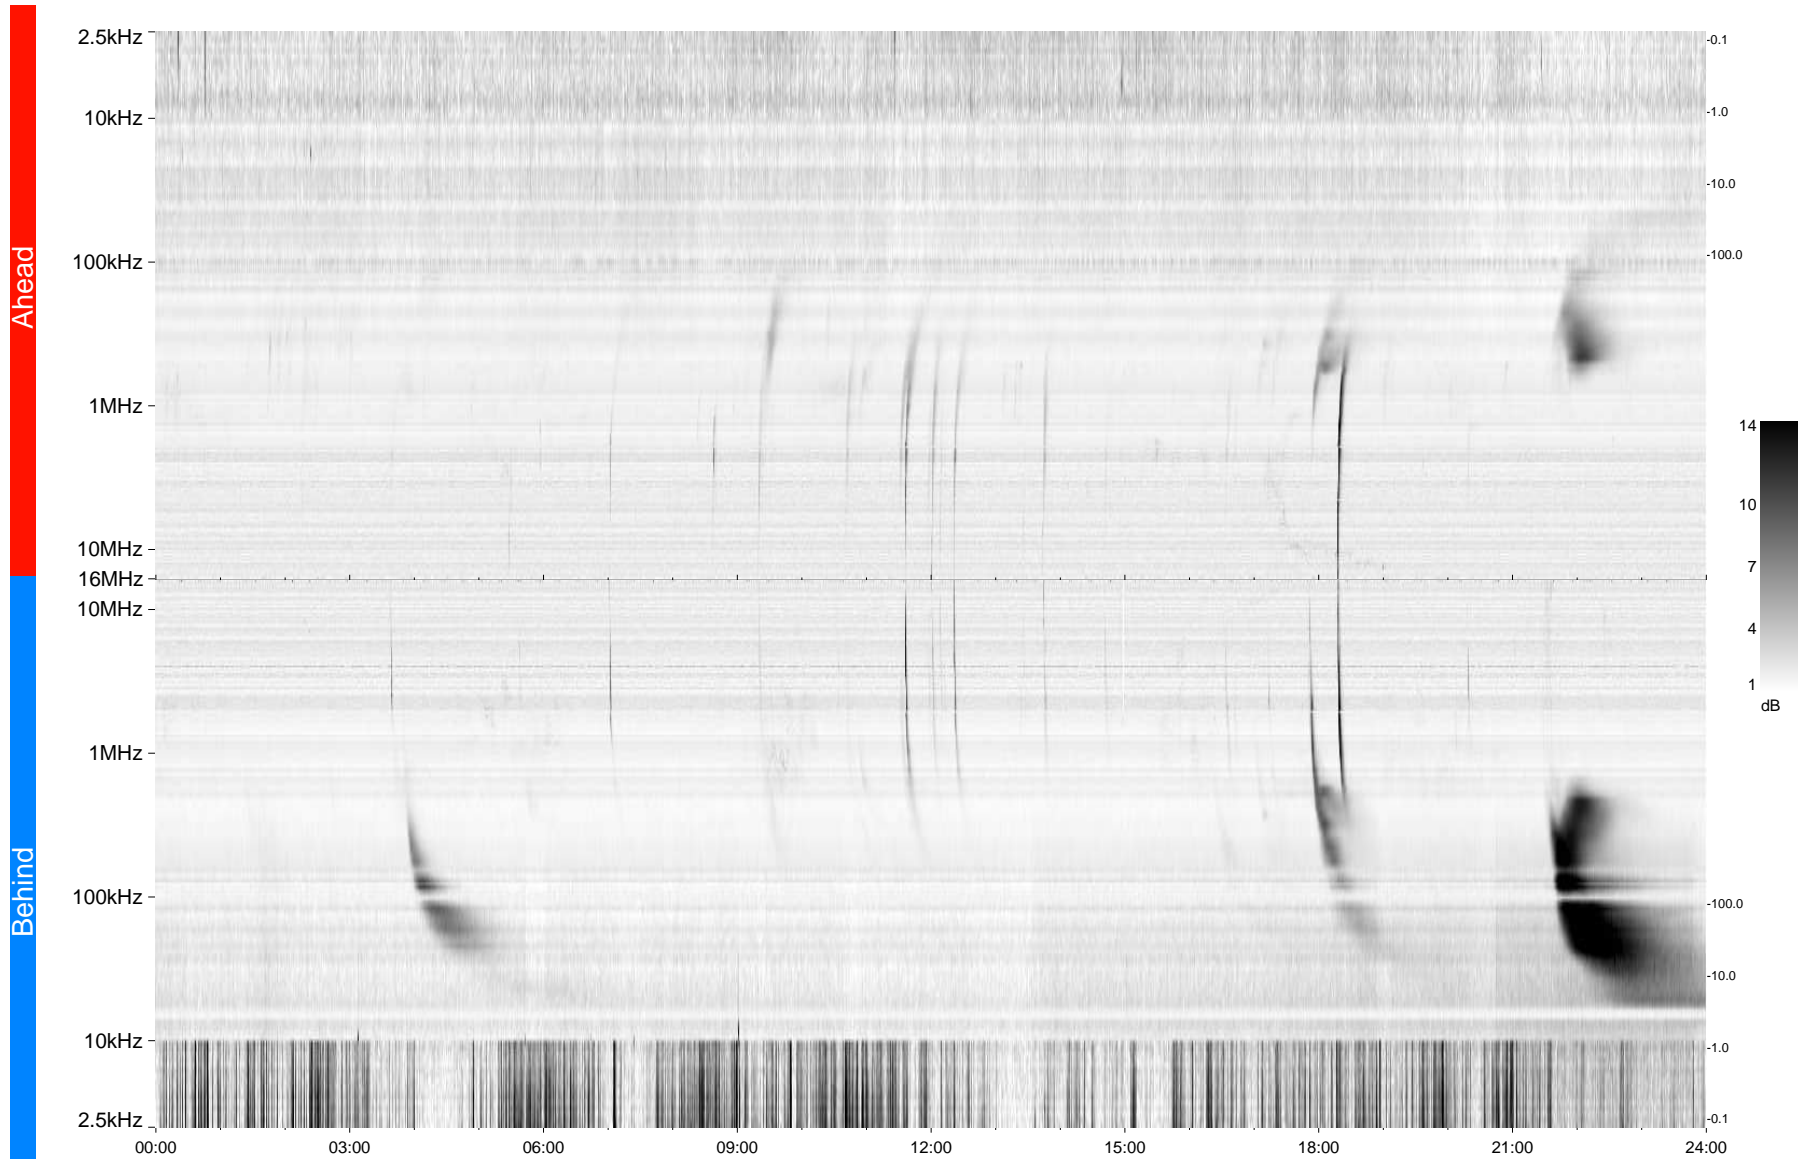

STEREO/WAVES Daily Summary - 19-May-2013 (DOY 139)

Ahead source file = swaves_ahead_2013_139_1_05.fin
Ahead PSE Angle = xxx.x

Behind PSE Angle = xxx.x
Behind source file = swaves_behind_2013_139_1_05.fin

Time (UTC)