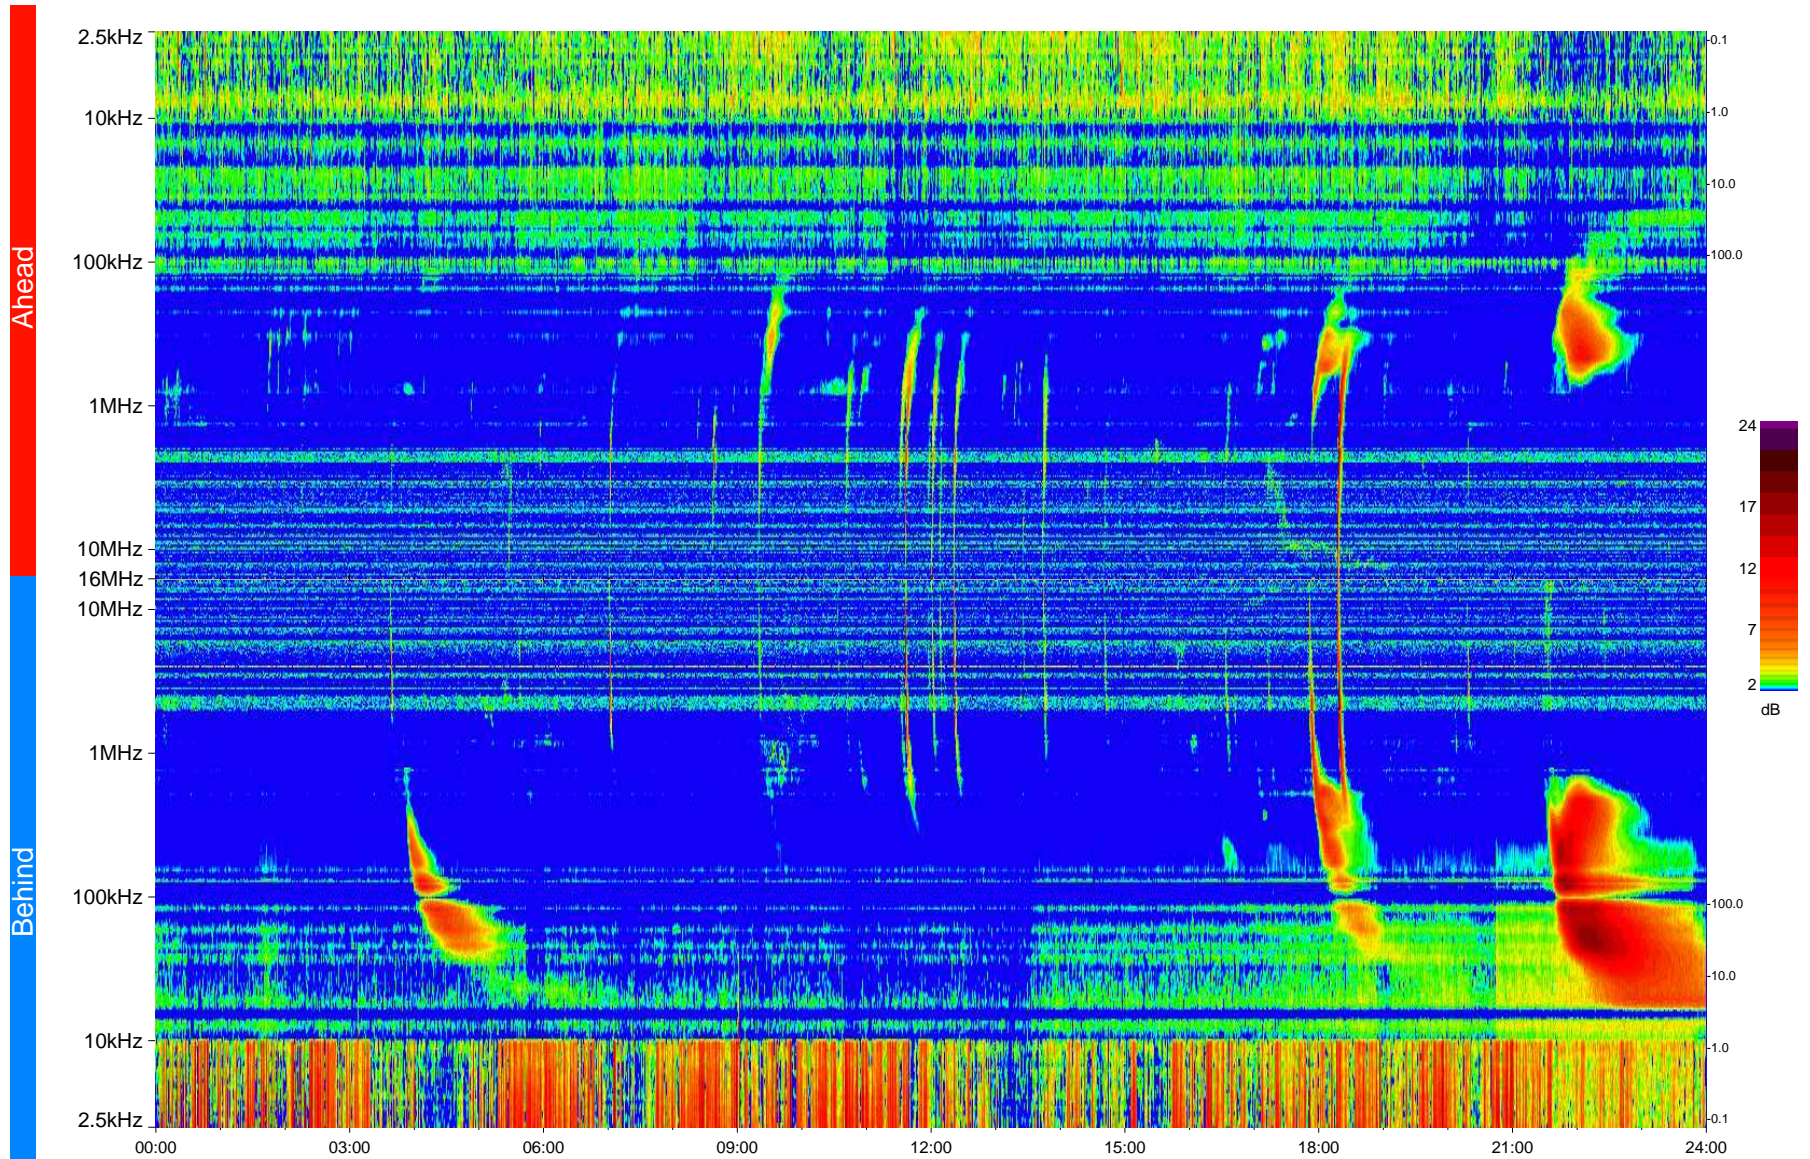

STEREO/WAVES Daily Summary - 19-May-2013 (DOY 139)

Ahead source file = swaves_ahead_2013_139_1_05.fin
Ahead PSE Angle = xxx.x

Behind PSE Angle = xxx.x
Behind source file = swaves_behind_2013_139_1_05.fin

Time (UTC)