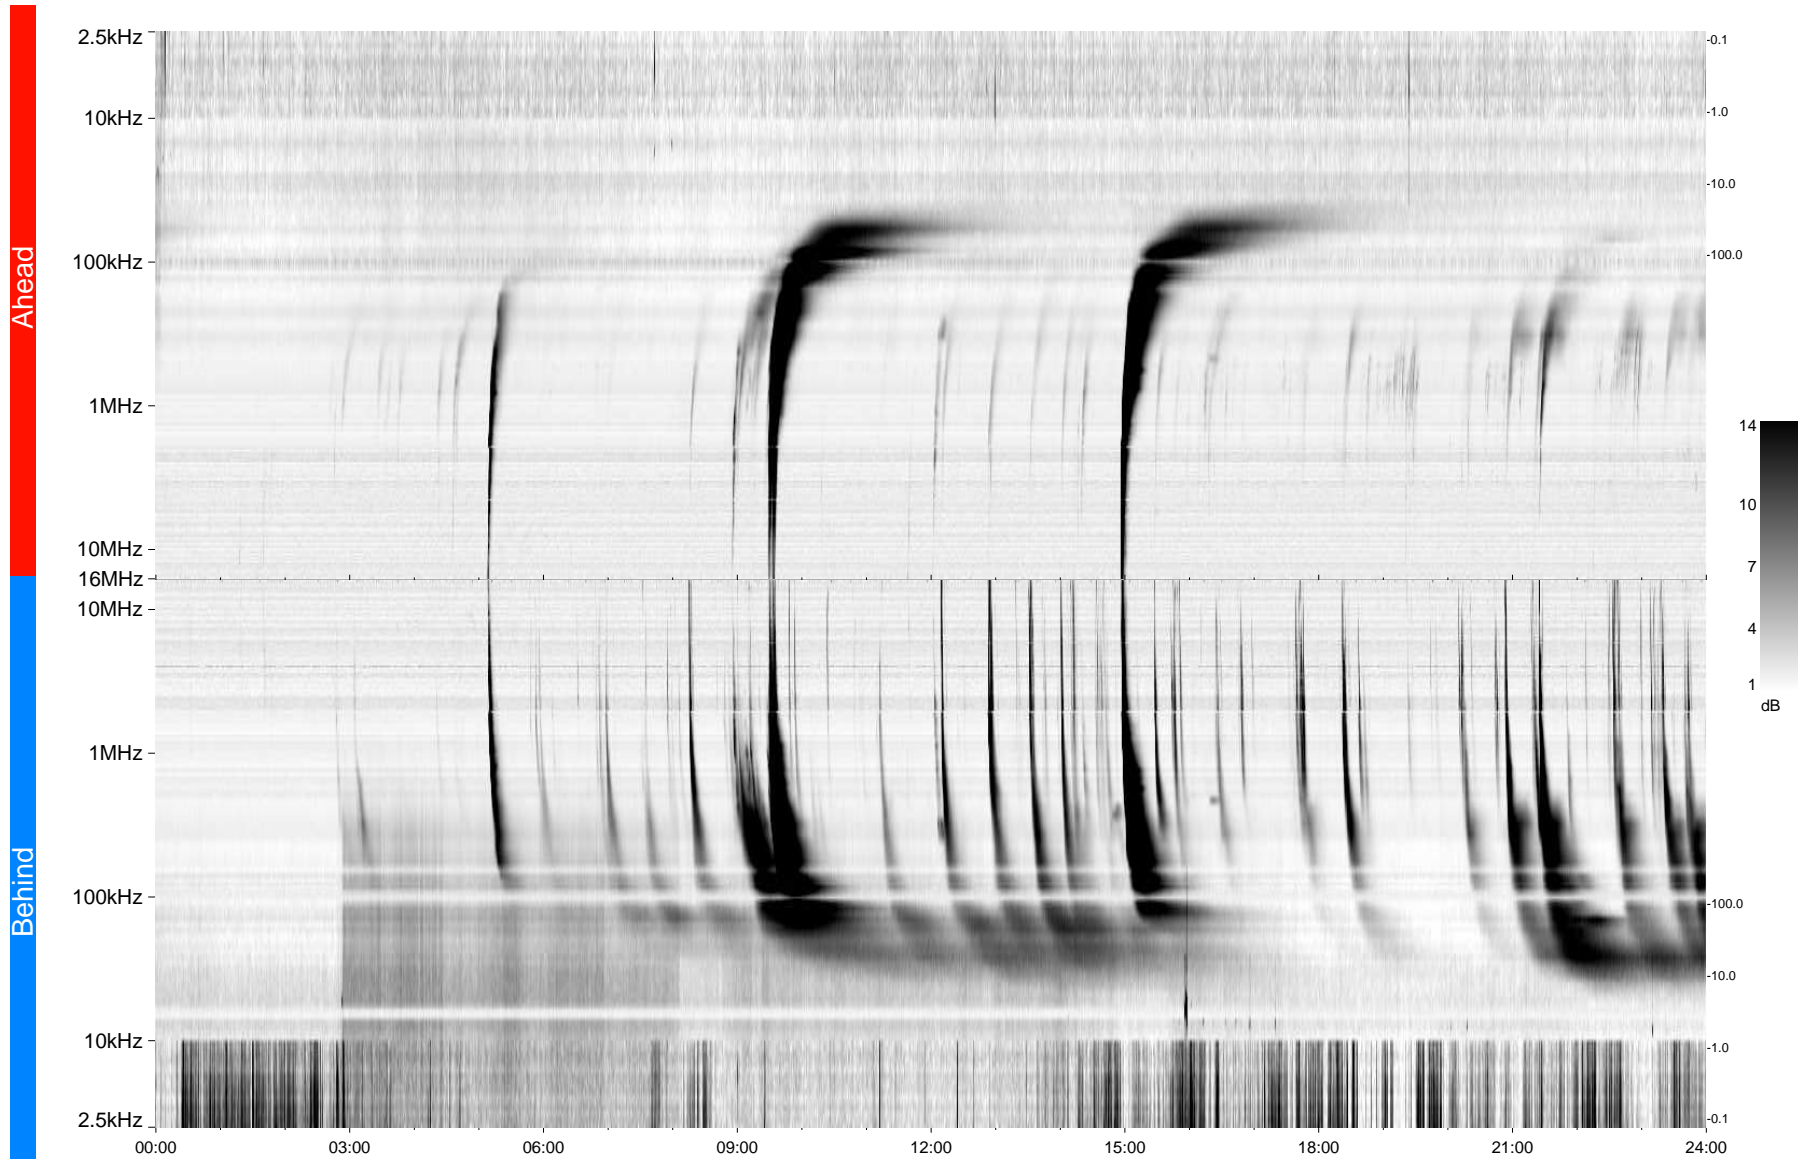

STEREO/WAVES Daily Summary - 17-May-2013 (DOY 137)

Ahead source file = swaves_ahead_2013_137_1_05.fin
Ahead PSE Angle = xxx.x

Behind PSE Angle = xxx.x
Behind source file = swaves_behind_2013_137_1_05.fin

Time (UTC)