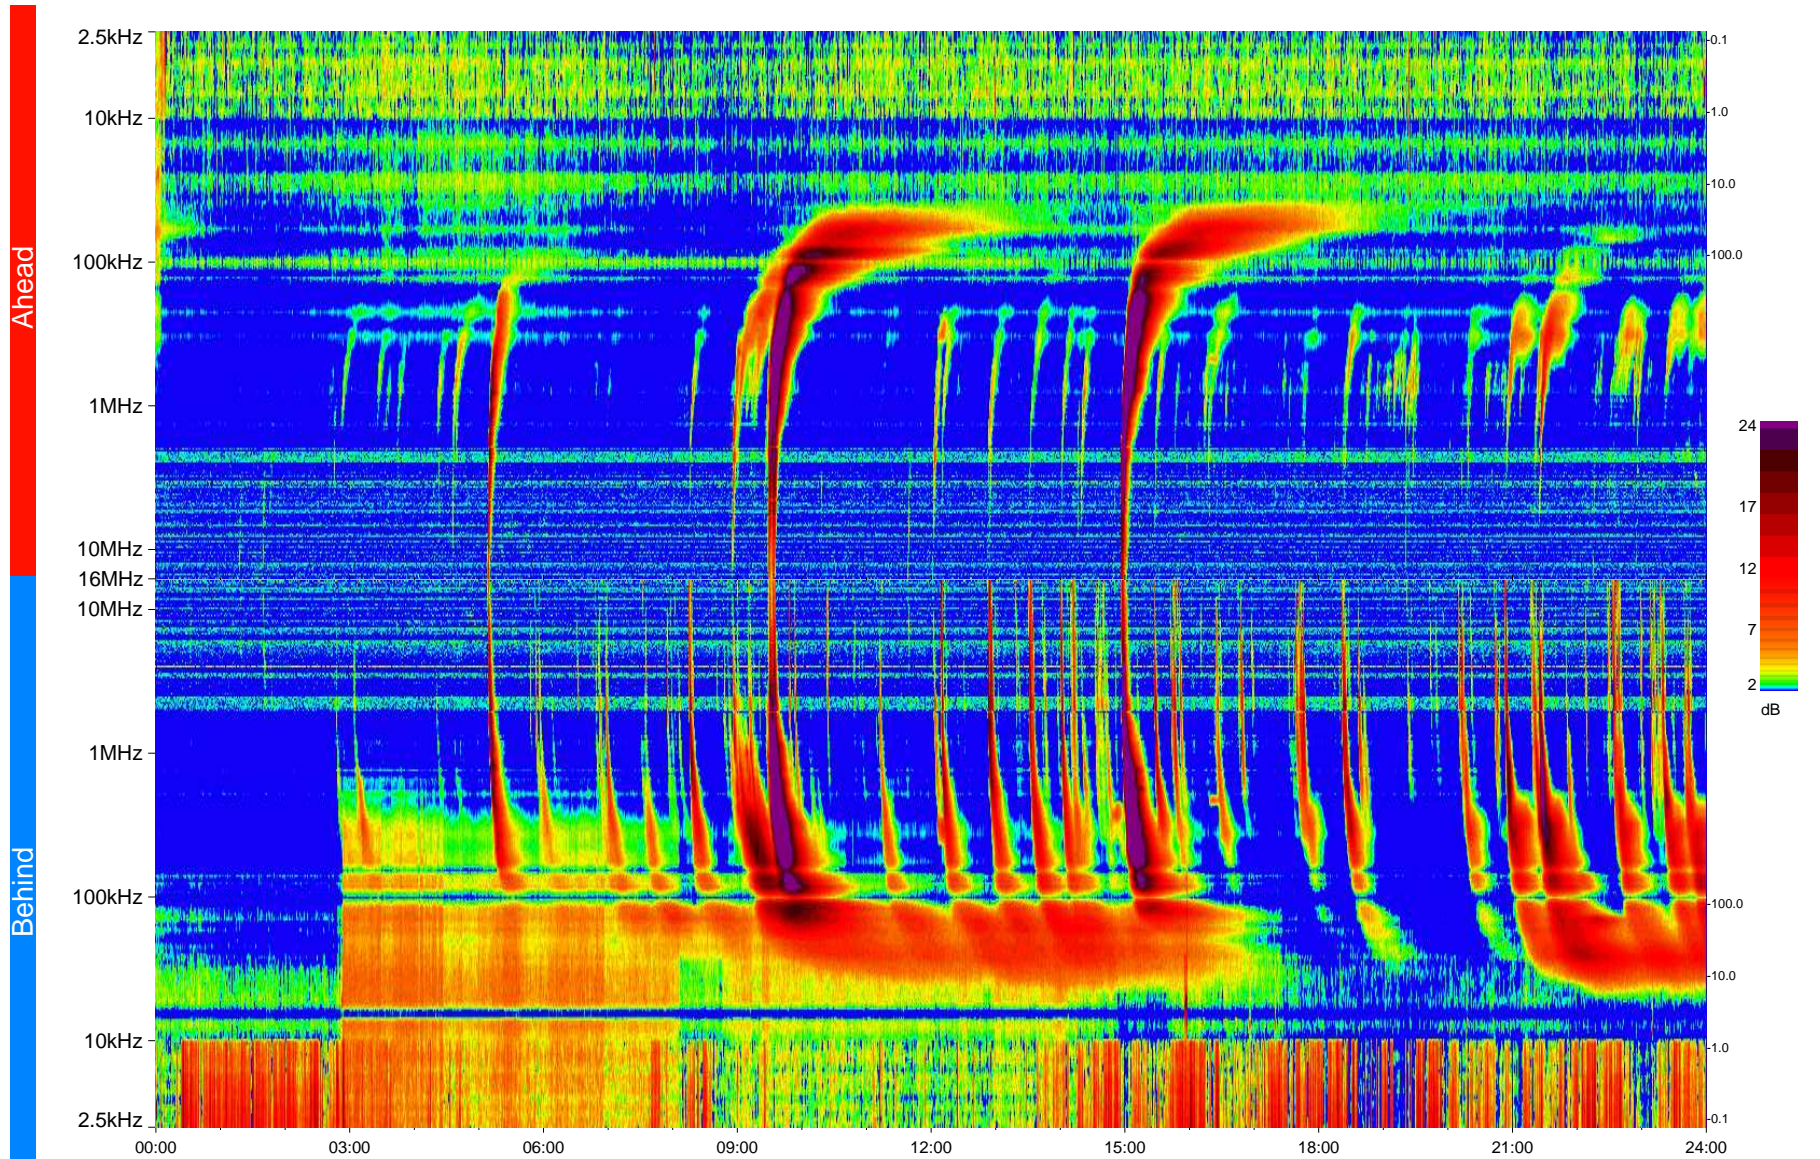

STEREO/WAVES Daily Summary - 17-May-2013 (DOY 137)

Ahead source file = swaves_ahead_2013_137_1_05.fin
Ahead PSE Angle = xxx.x

Behind PSE Angle = xxx.x
Behind source file = swaves_behind_2013_137_1_05.fin

Time (UTC)