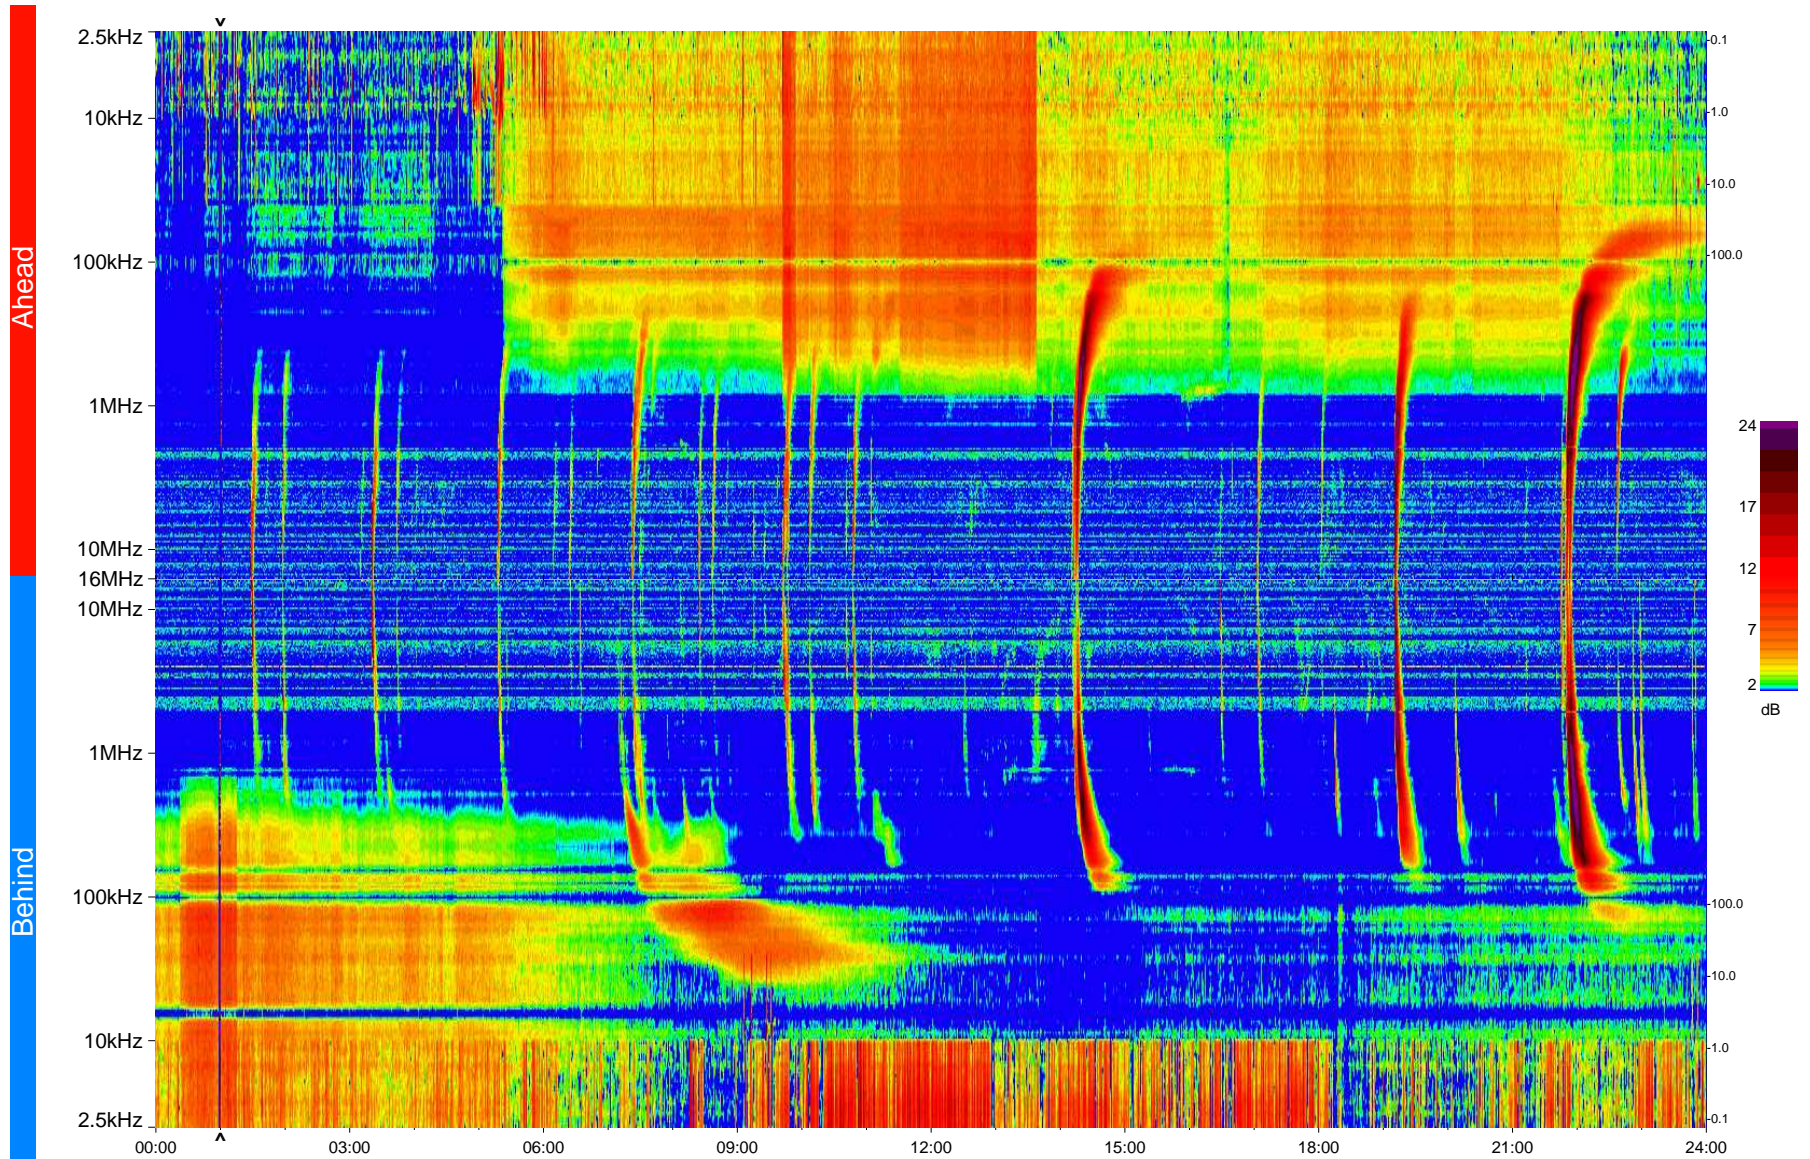

STEREO/WAVES Daily Summary - 16-May-2013 (DOY 136)

Ahead source file = swaves_ahead_2013_136_1_05.fin
Ahead PSE Angle = xxx.x

Behind PSE Angle = xxx.x
Behind source file = swaves_behind_2013_136_1_05.fin

Time (UTC)