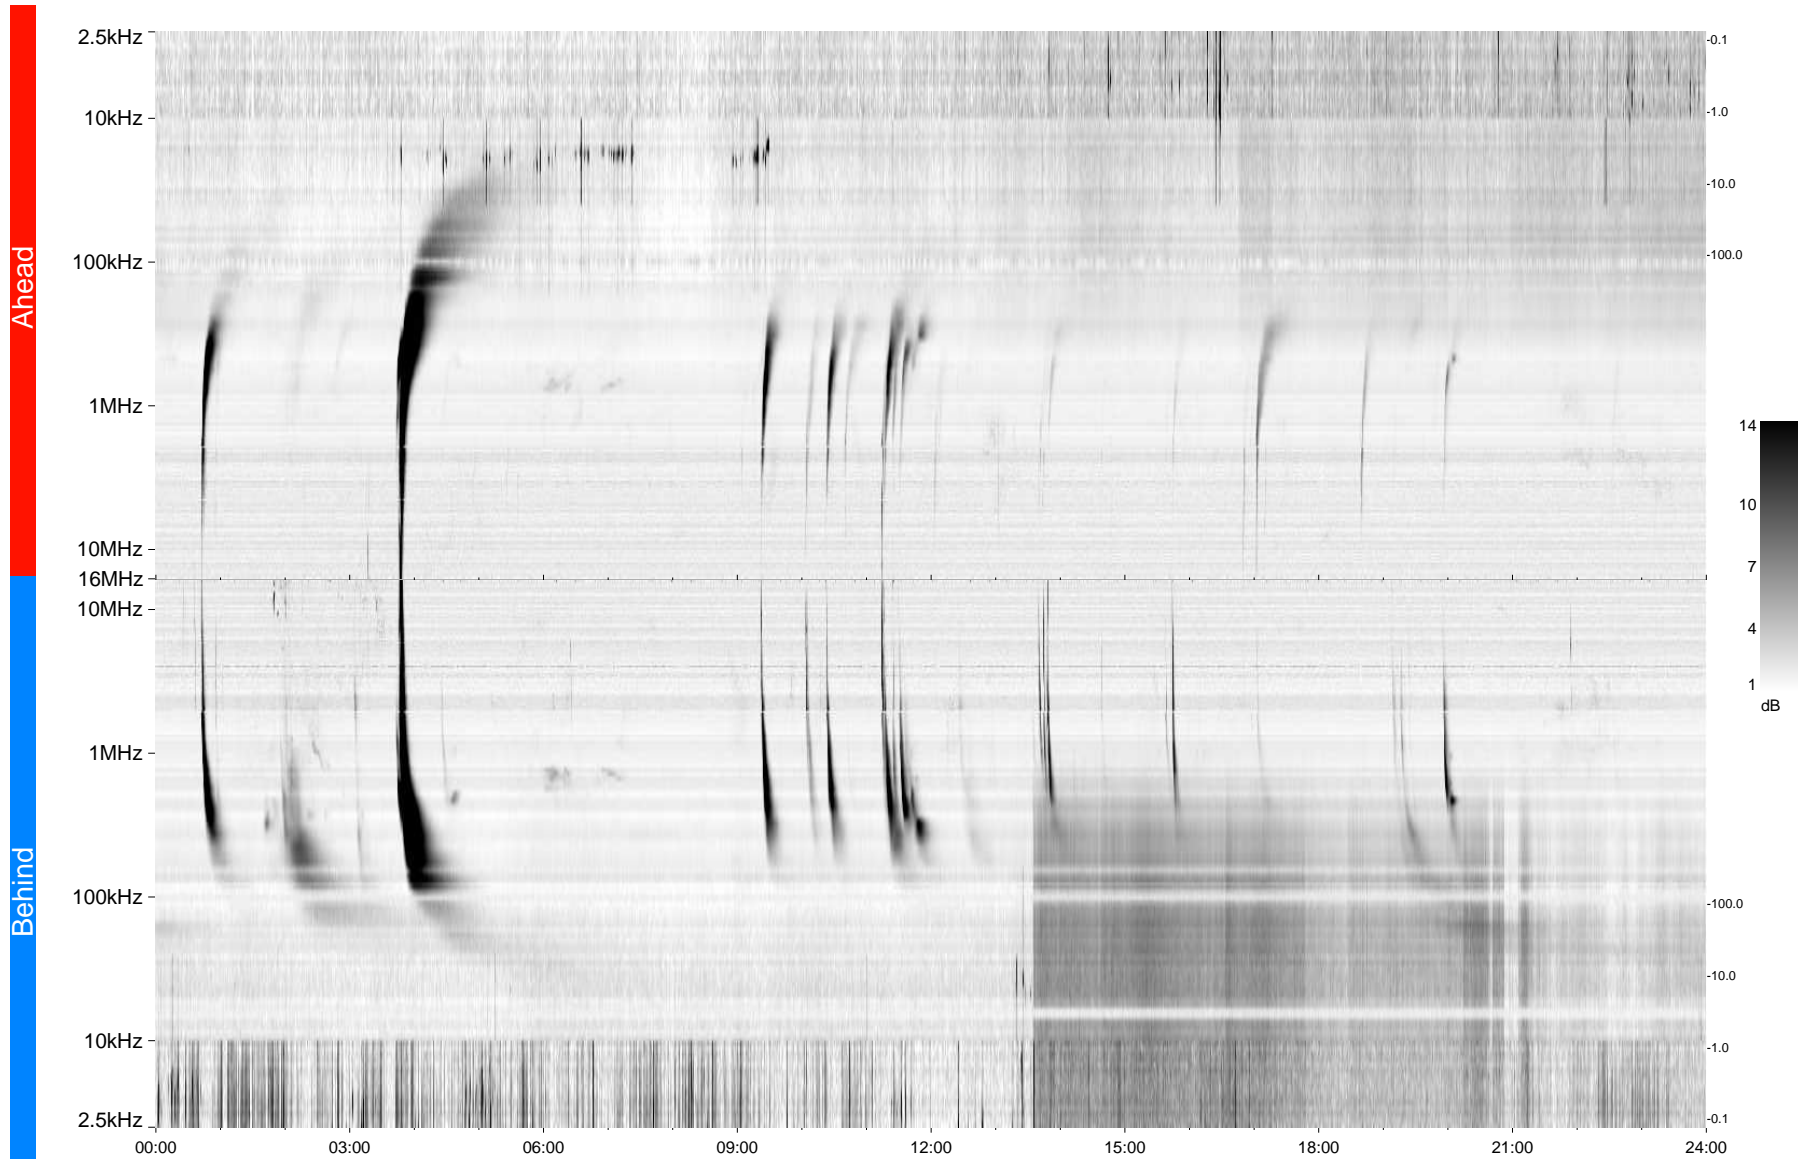

STEREO/WAVES Daily Summary - 15-May-2013 (DOY 135)

Ahead source file = swaves_ahead_2013_135_1_05.fin
Ahead PSE Angle = xxx.x

Behind PSE Angle = xxx.x
Behind source file = swaves_behind_2013_135_1_05.fin

Time (UTC)