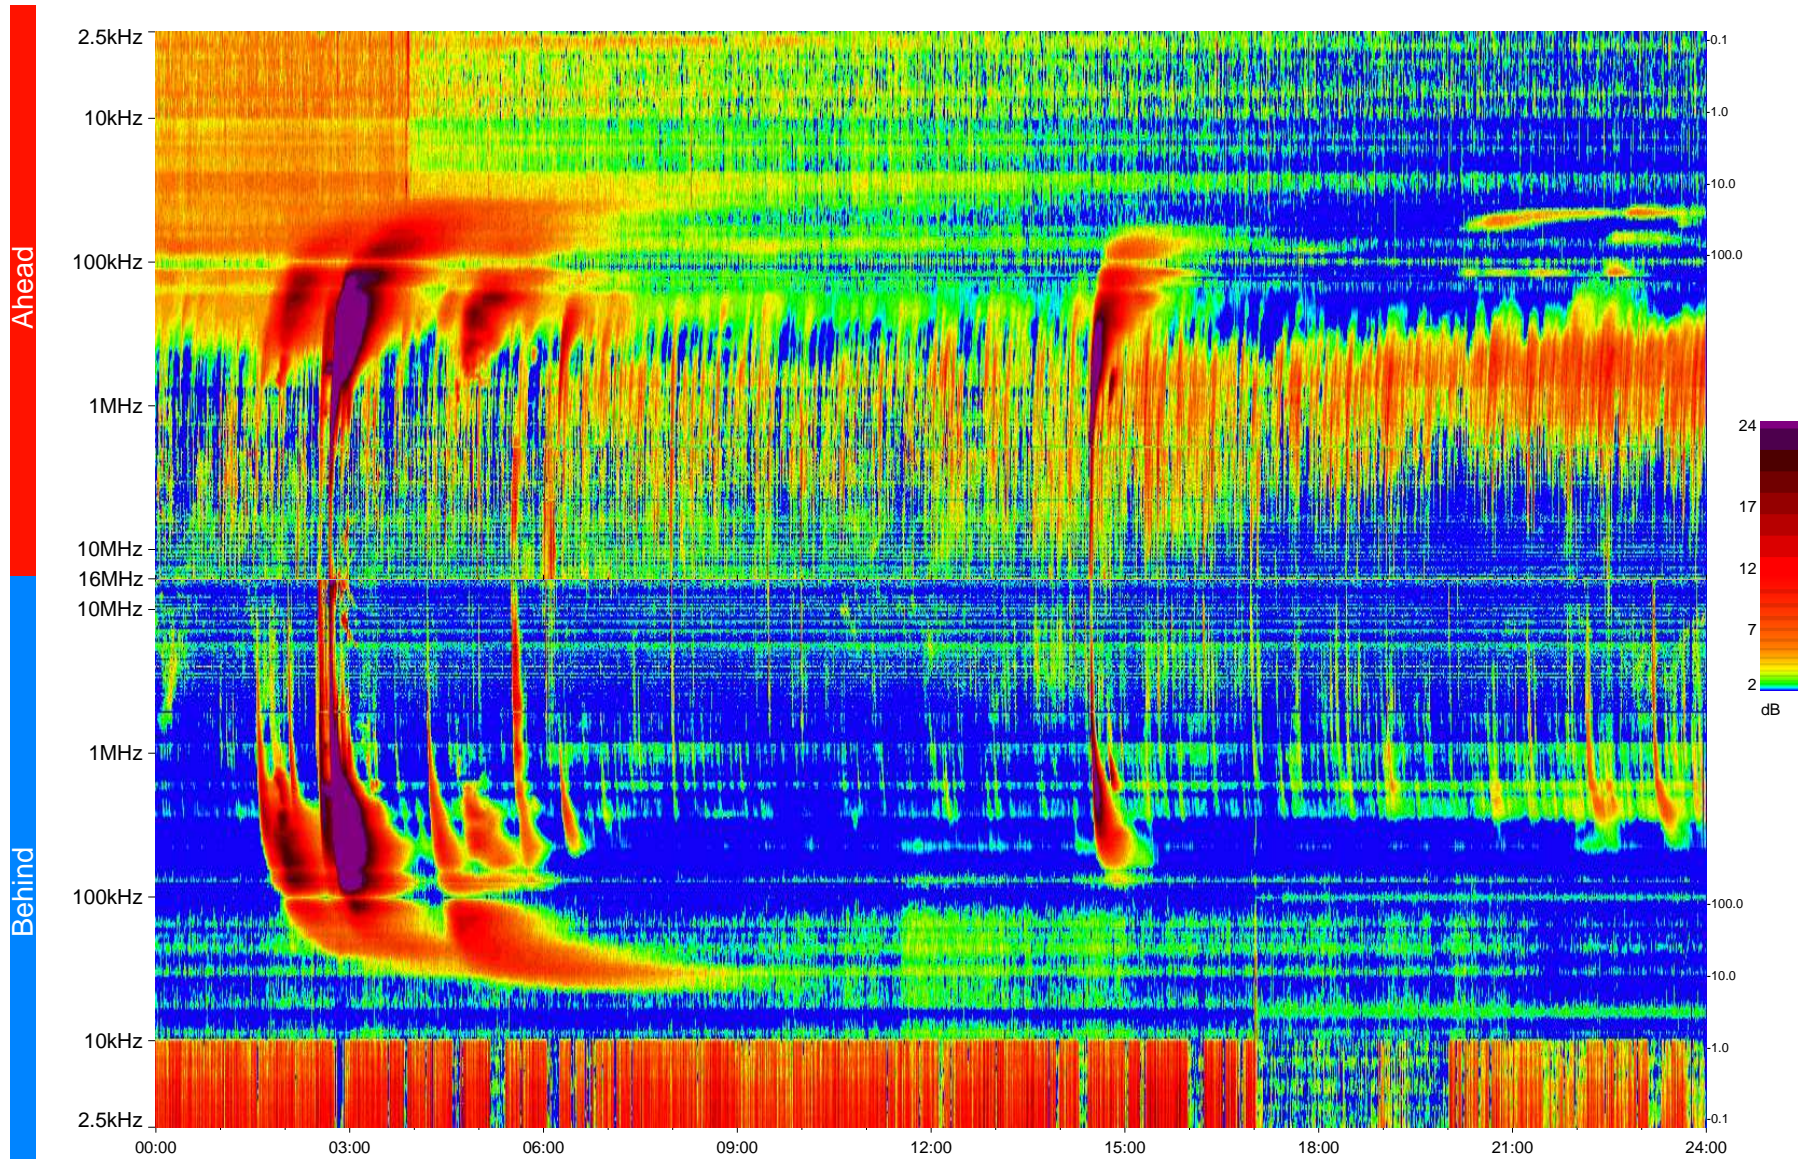

STEREO/WAVES Daily Summary - 01-May-2013 (DOY 121)

Ahead source file = swaves_ahead_2013_121_1_05.fin
Ahead PSE Angle = xxx.x

Behind PSE Angle = xxx.x
Behind source file = swaves_behind_2013_121_1_05.fin

Time (UTC)