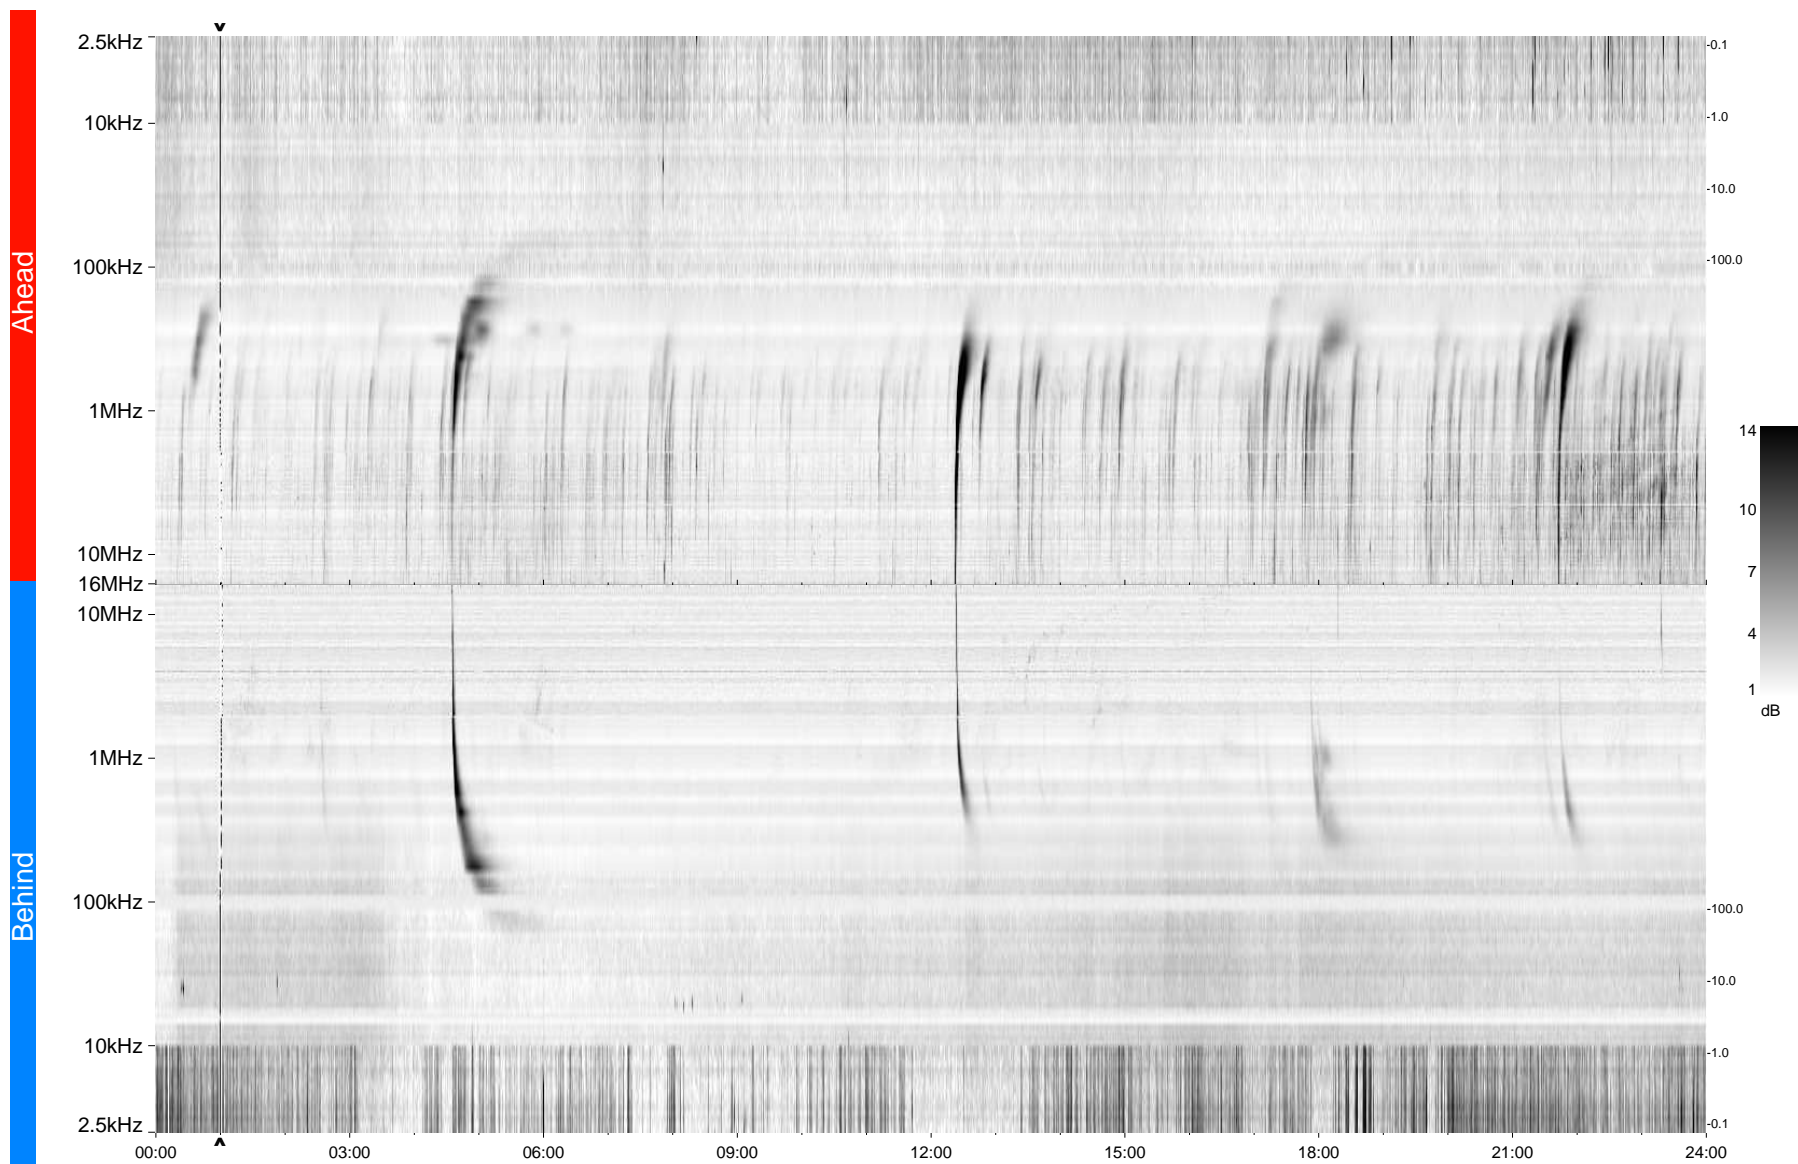

STEREO/WAVES Daily Summary - 26-Apr-2013 (DOY 116)

Ahead source file = swaves_ahead_2013_116_1_05.fin
Ahead PSE Angle = xxx.x

Behind PSE Angle = xxx.x
Behind source file = swaves_behind_2013_116_1_05.fin

Time (UTC)