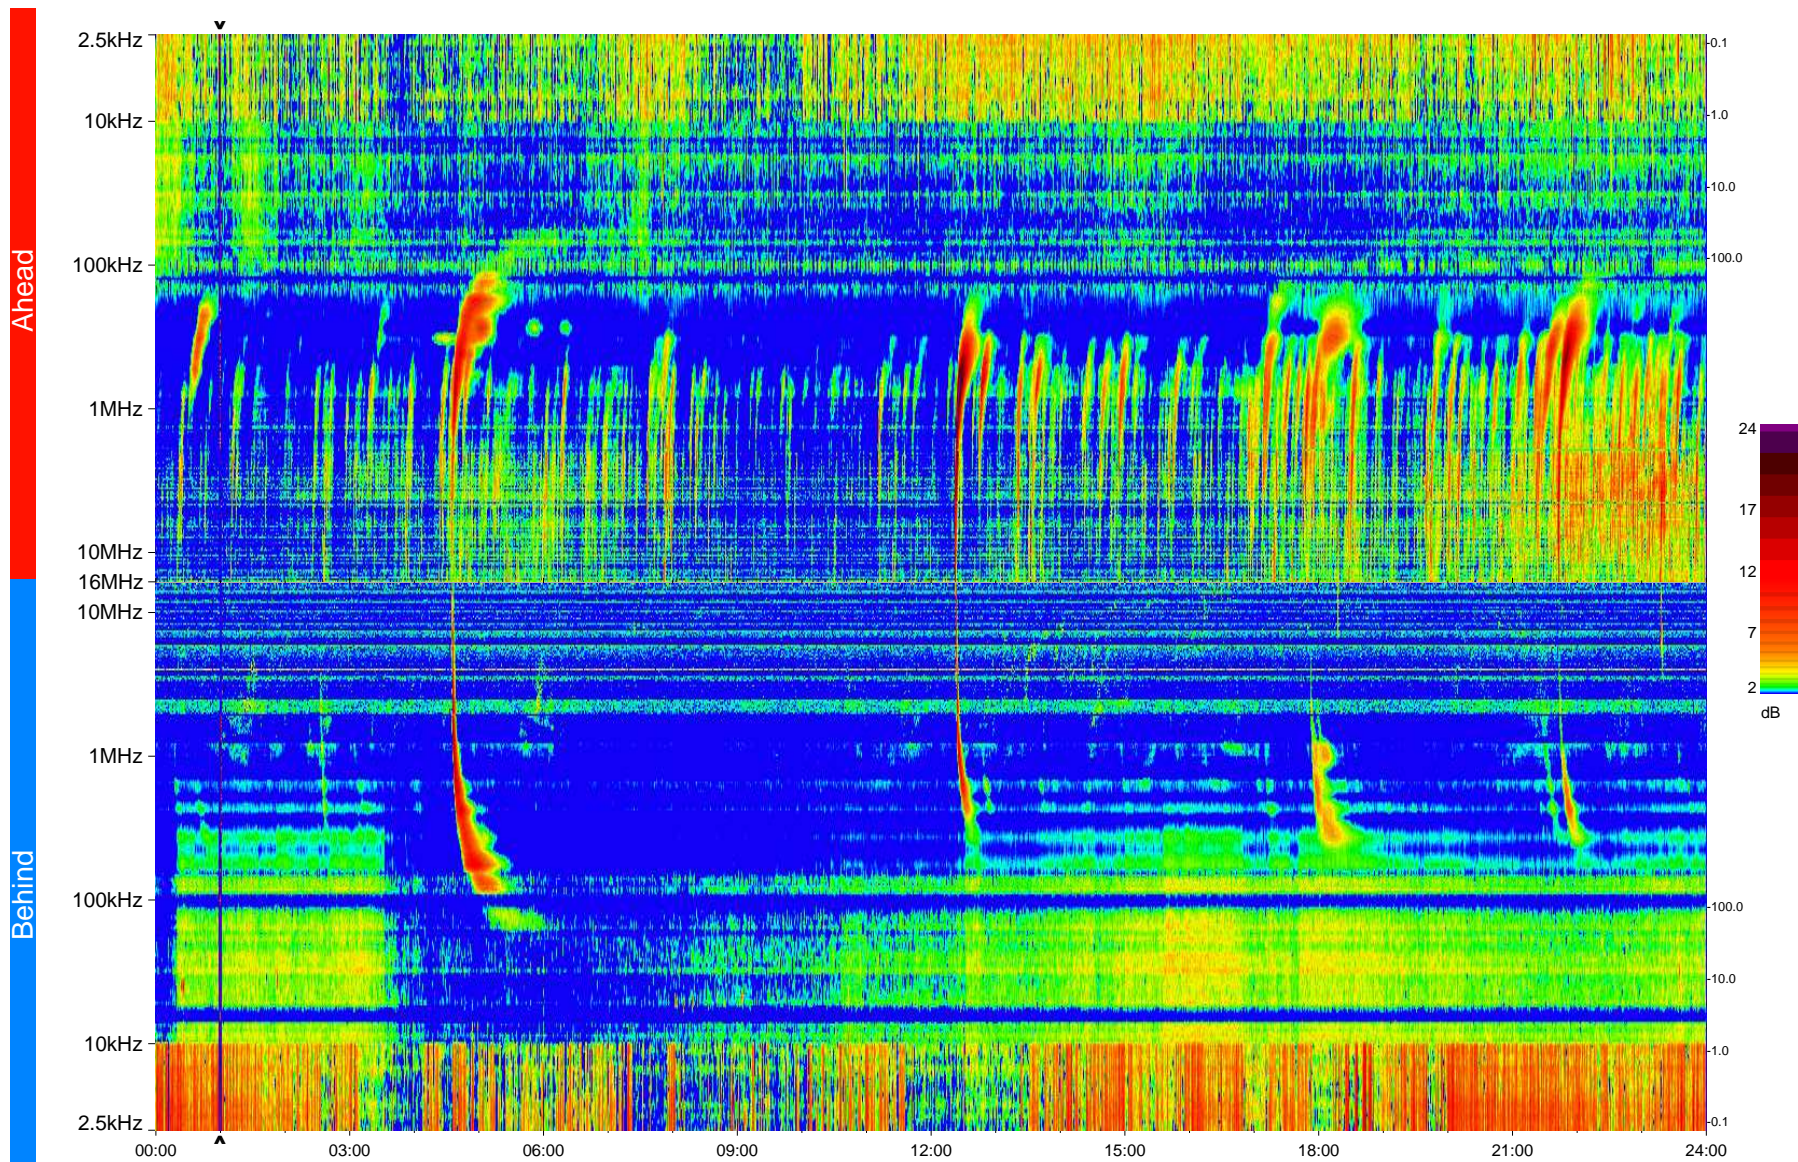

STEREO/WAVES Daily Summary - 26-Apr-2013 (DOY 116)

Ahead source file = swaves_ahead_2013_116_1_05.fin
Ahead PSE Angle = xxx.x

Behind PSE Angle = xxx.x
Behind source file = swaves_behind_2013_116_1_05.fin

Time (UTC)