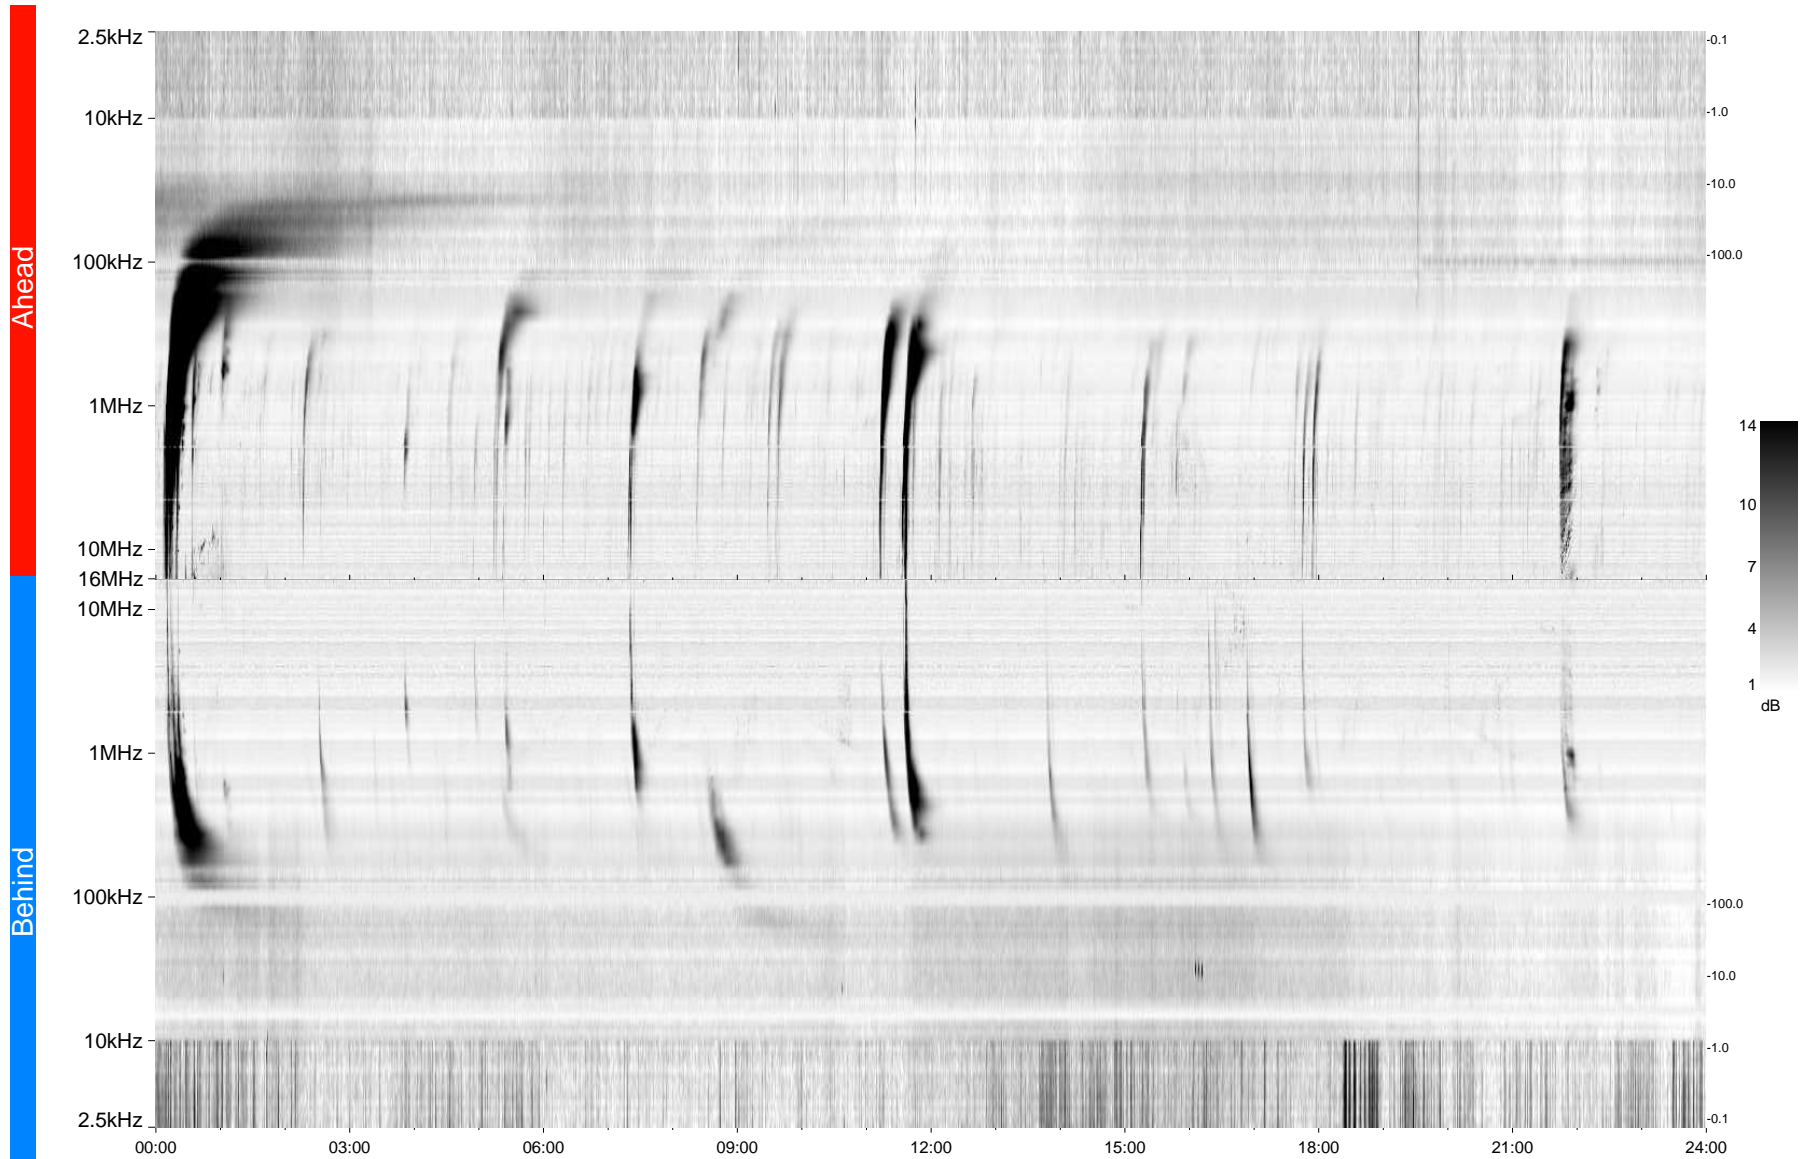

STEREO/WAVES Daily Summary - 25-Apr-2013 (DOY 115)

Ahead source file = swaves_ahead_2013_115_1_05.fin
Ahead PSE Angle = xxx.x

Behind PSE Angle = xxx.x
Behind source file = swaves_behind_2013_115_1_05.fin

Time (UTC)