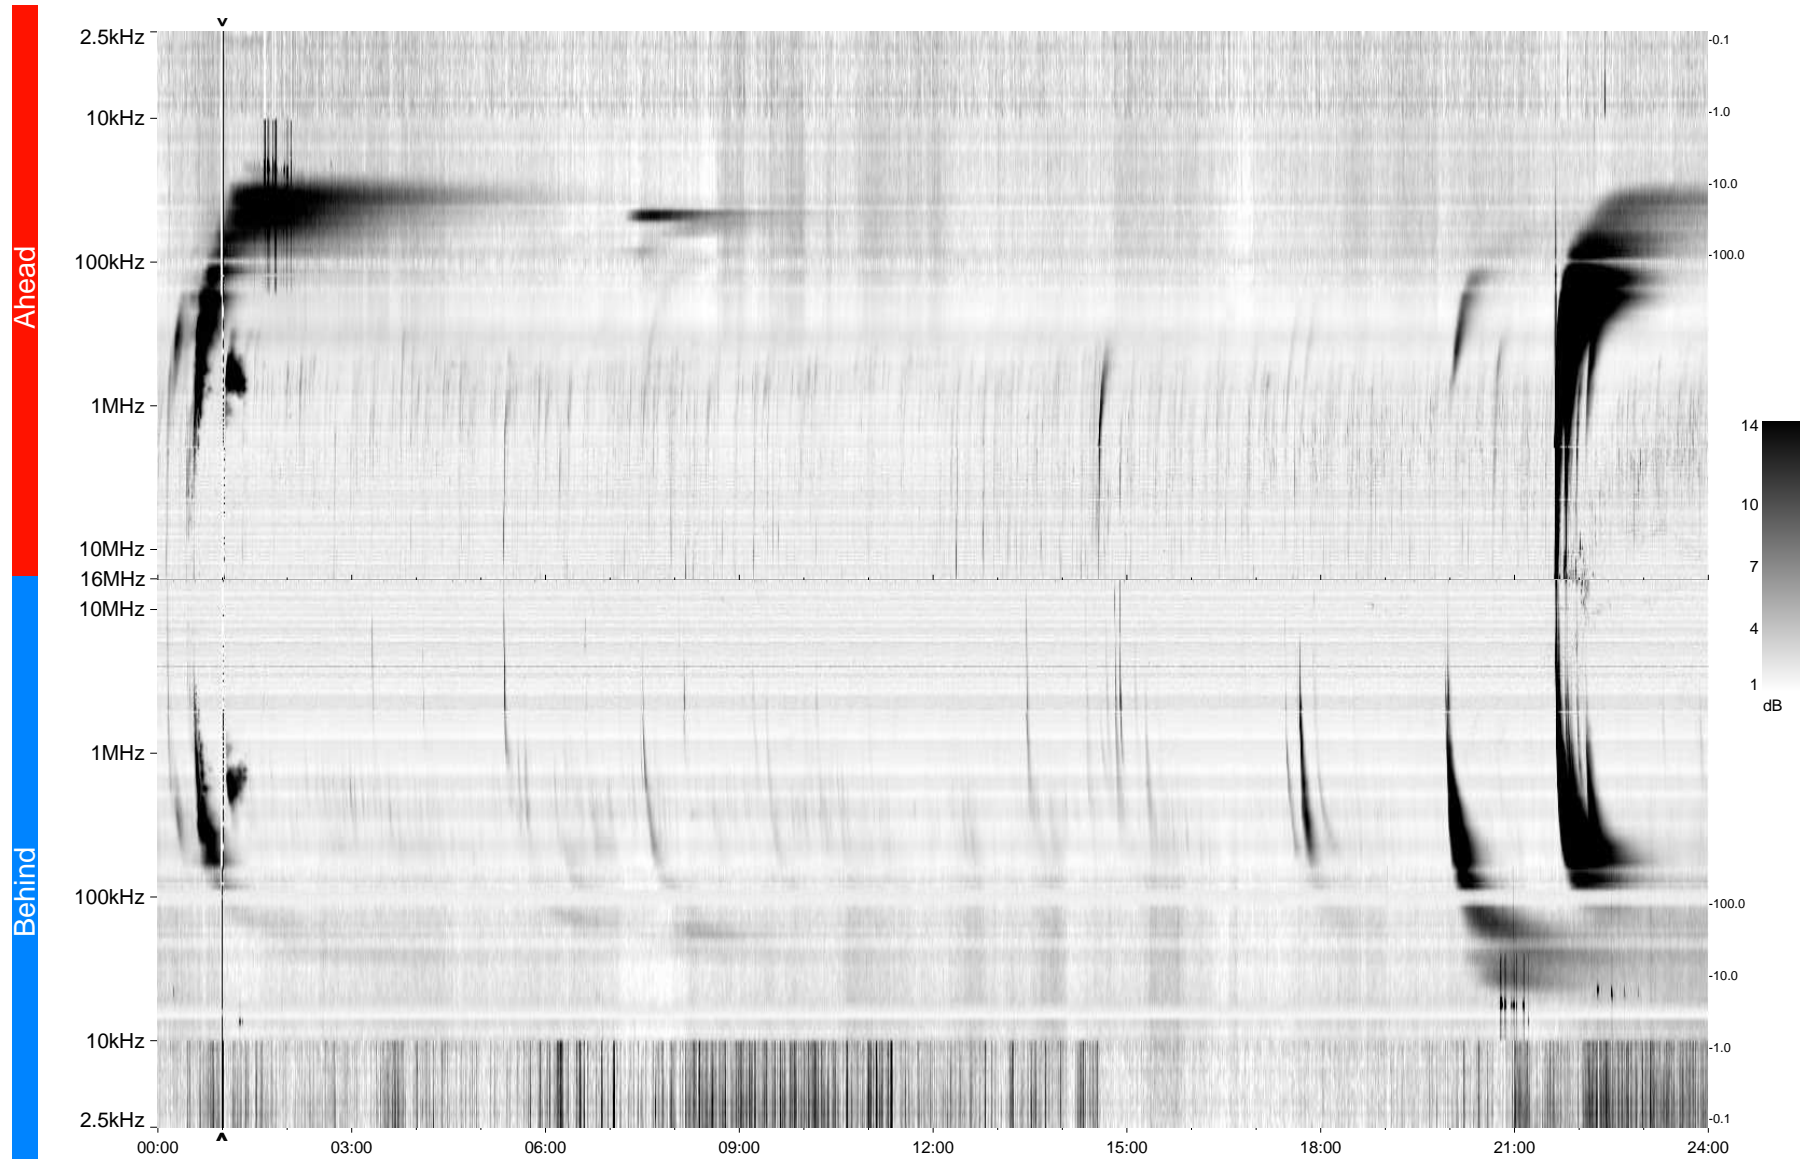

STEREO/WAVES Daily Summary - 24-Apr-2013 (DOY 114)

Ahead source file = swaves_ahead_2013_114_1_05.fin
Ahead PSE Angle = xxx.x

Behind PSE Angle = xxx.x
Behind source file = swaves_behind_2013_114_1_05.fin

Time (UTC)