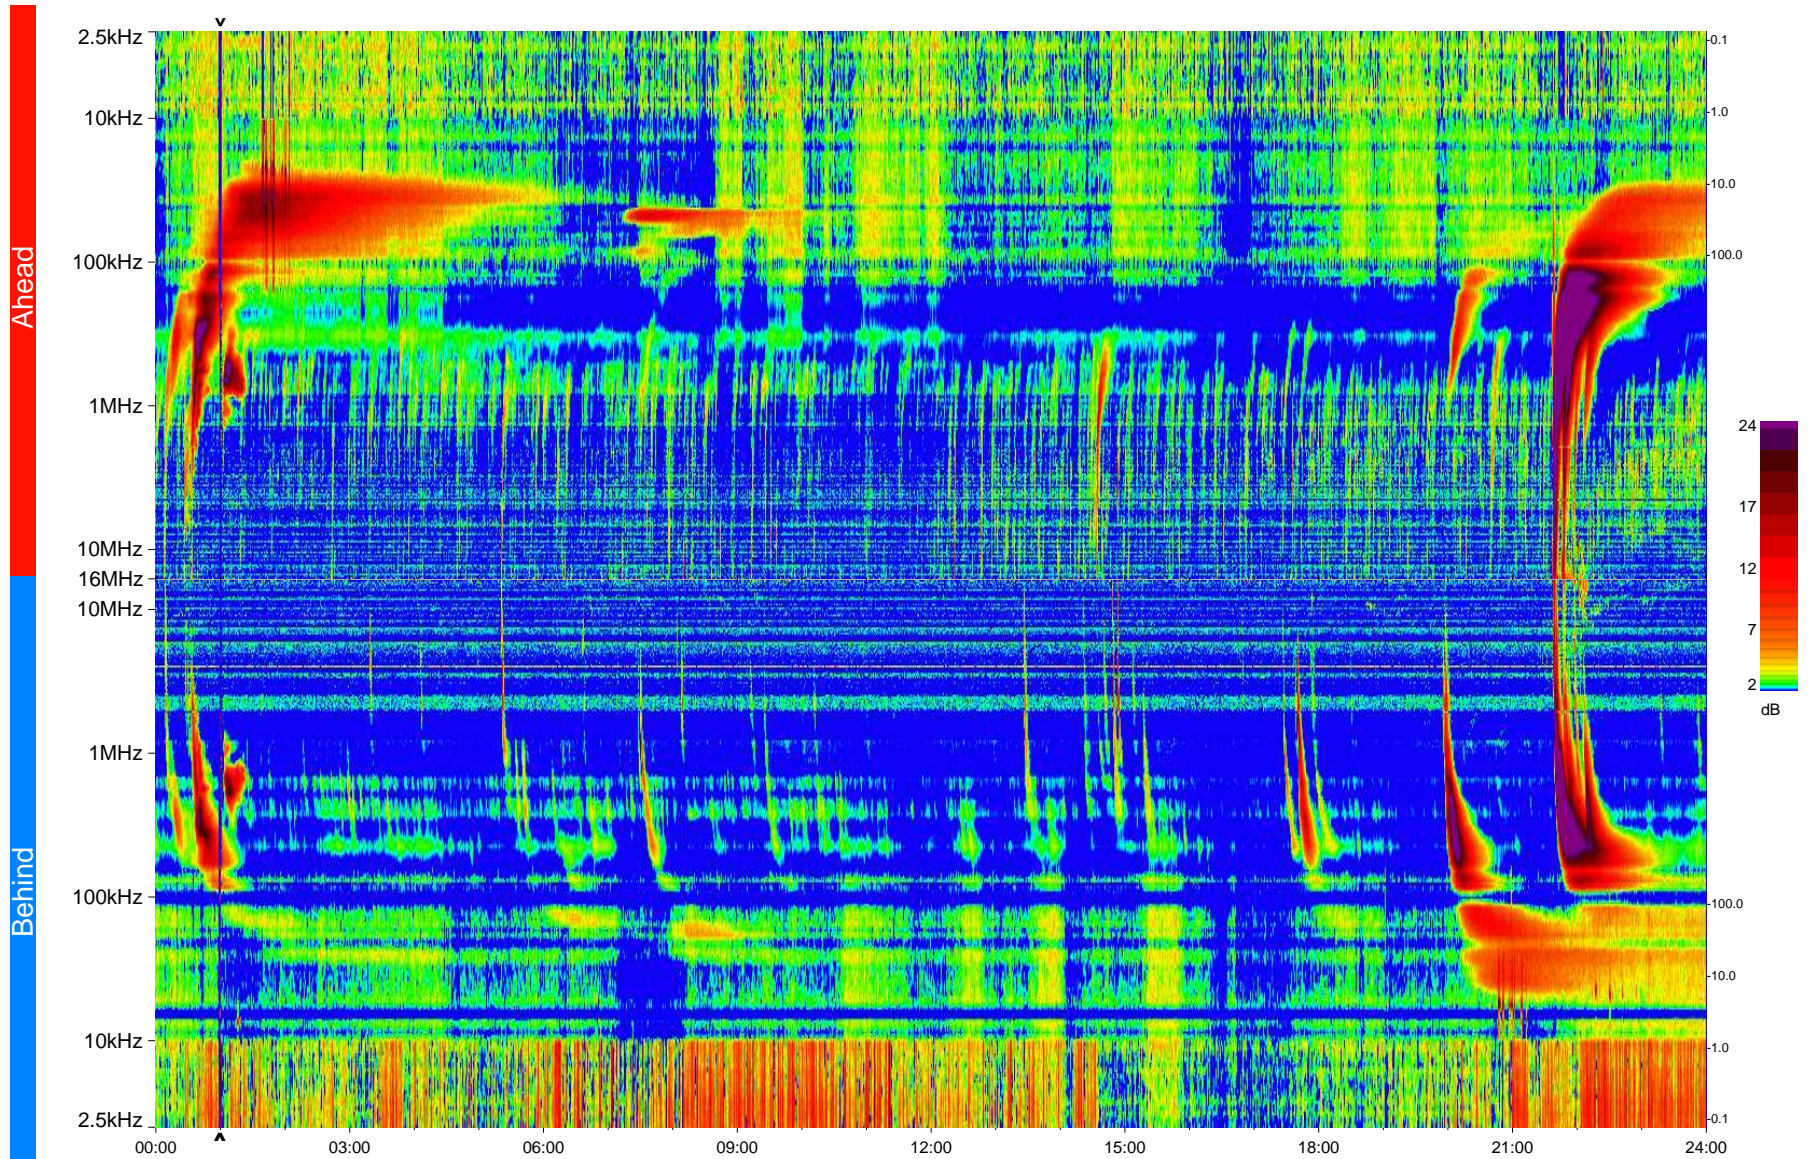

STEREO/WAVES Daily Summary - 24-Apr-2013 (DOY 114)

Ahead source file = swaves_ahead_2013_114_1_05.fin
Ahead PSE Angle = xxx.x

Behind PSE Angle = xxx.x
Behind source file = swaves_behind_2013_114_1_05.fin

Time (UTC)