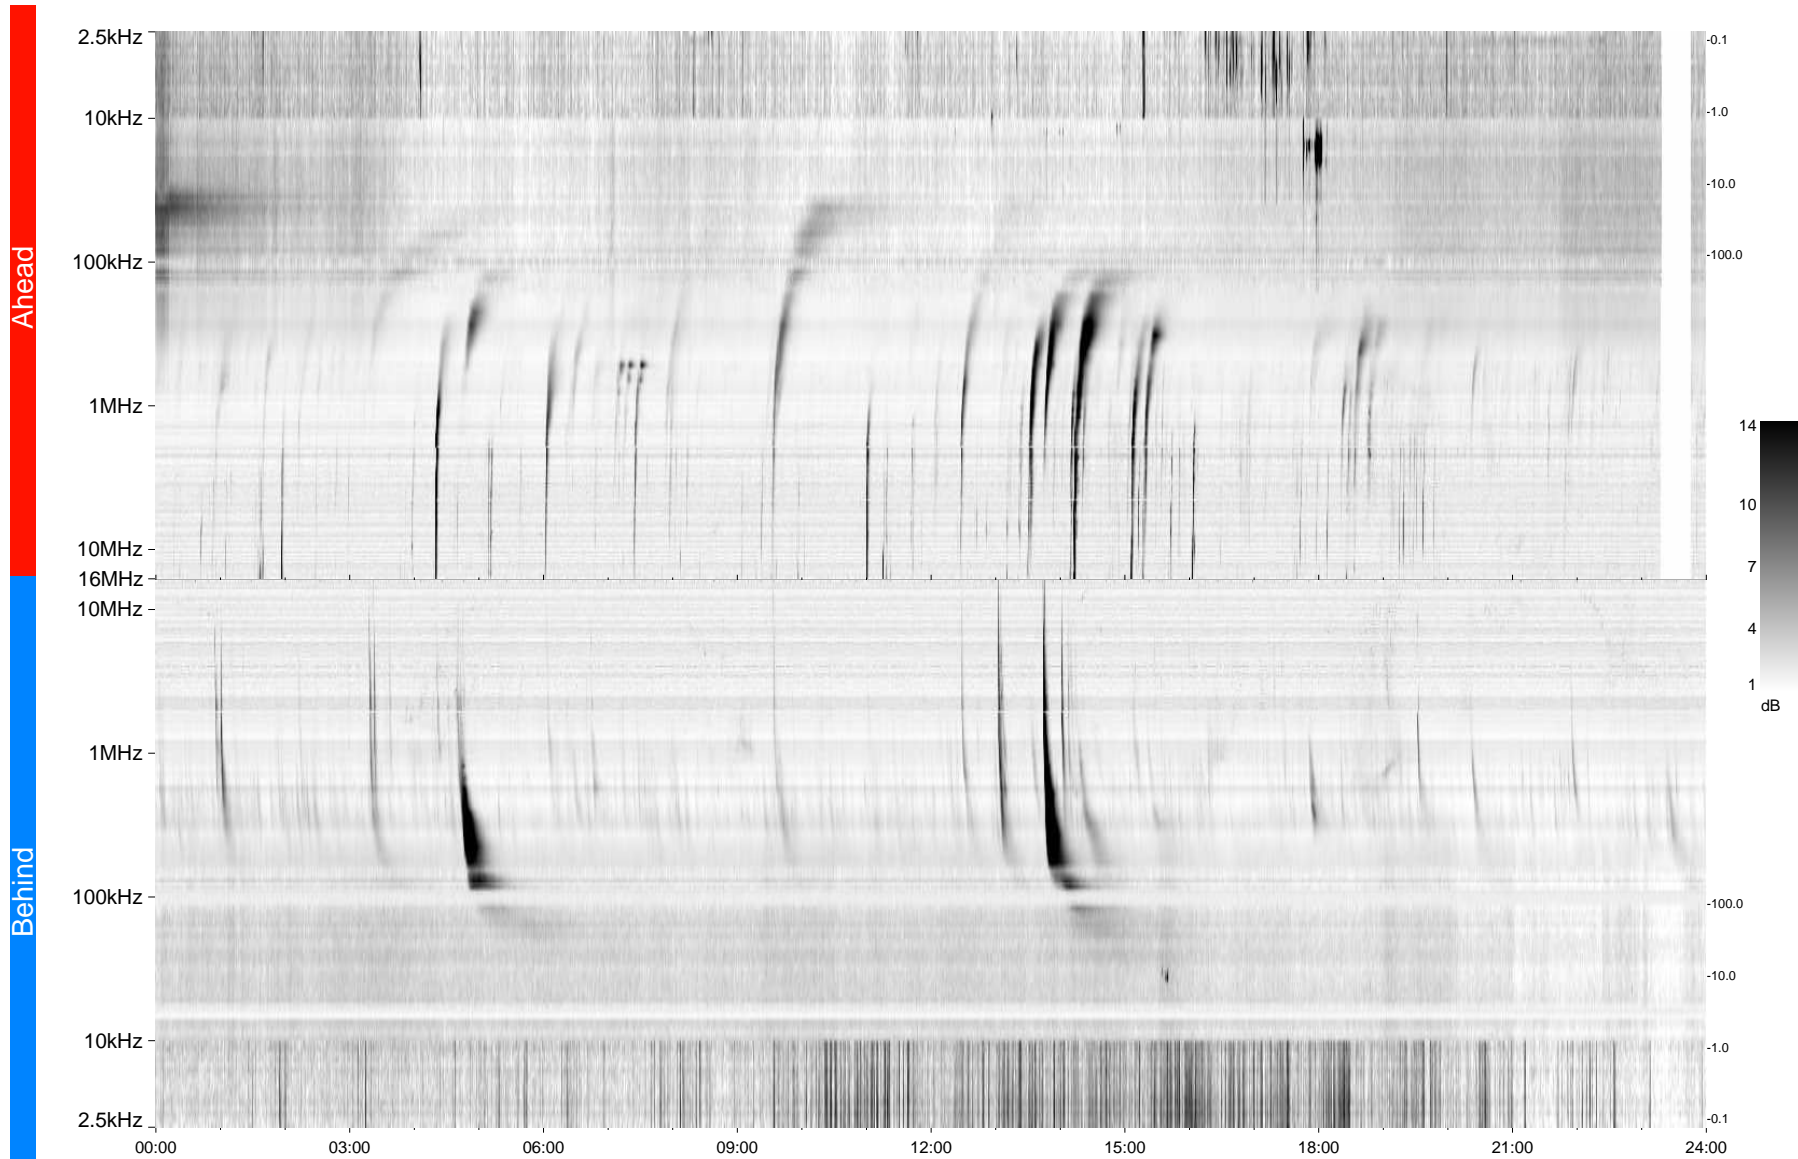

STEREO/WAVES Daily Summary - 23-Apr-2013 (DOY 113)

Ahead source file = swaves_ahead_2013_113_1_05.fin
Ahead PSE Angle = xxx.x

Behind PSE Angle = xxx.x
Behind source file = swaves_behind_2013_113_1_05.fin

Time (UTC)