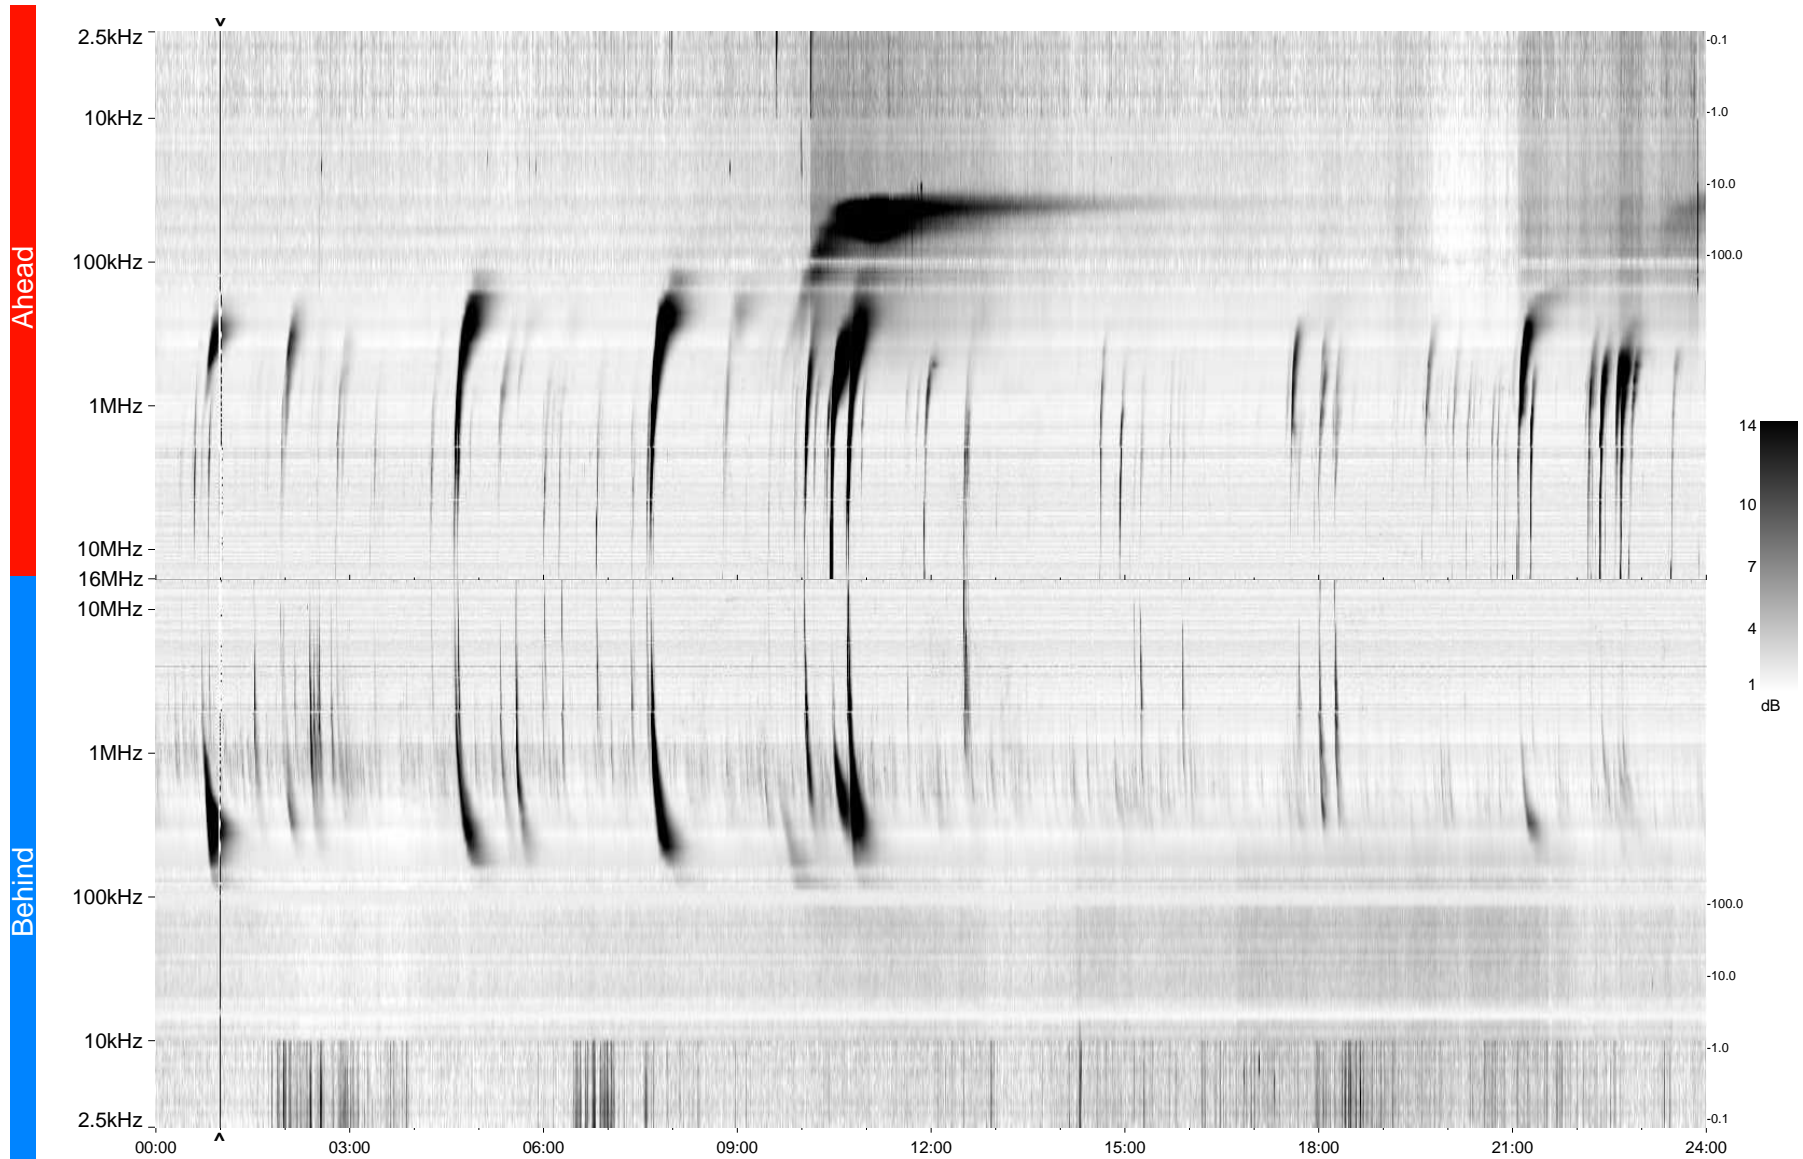

STEREO/WAVES Daily Summary - 22-Apr-2013 (DOY 112)

Ahead source file = swaves_ahead_2013_112_1_05.fin
Ahead PSE Angle = xxx.x

Behind PSE Angle = xxx.x
Behind source file = swaves_behind_2013_112_1_05.fin

Time (UTC)