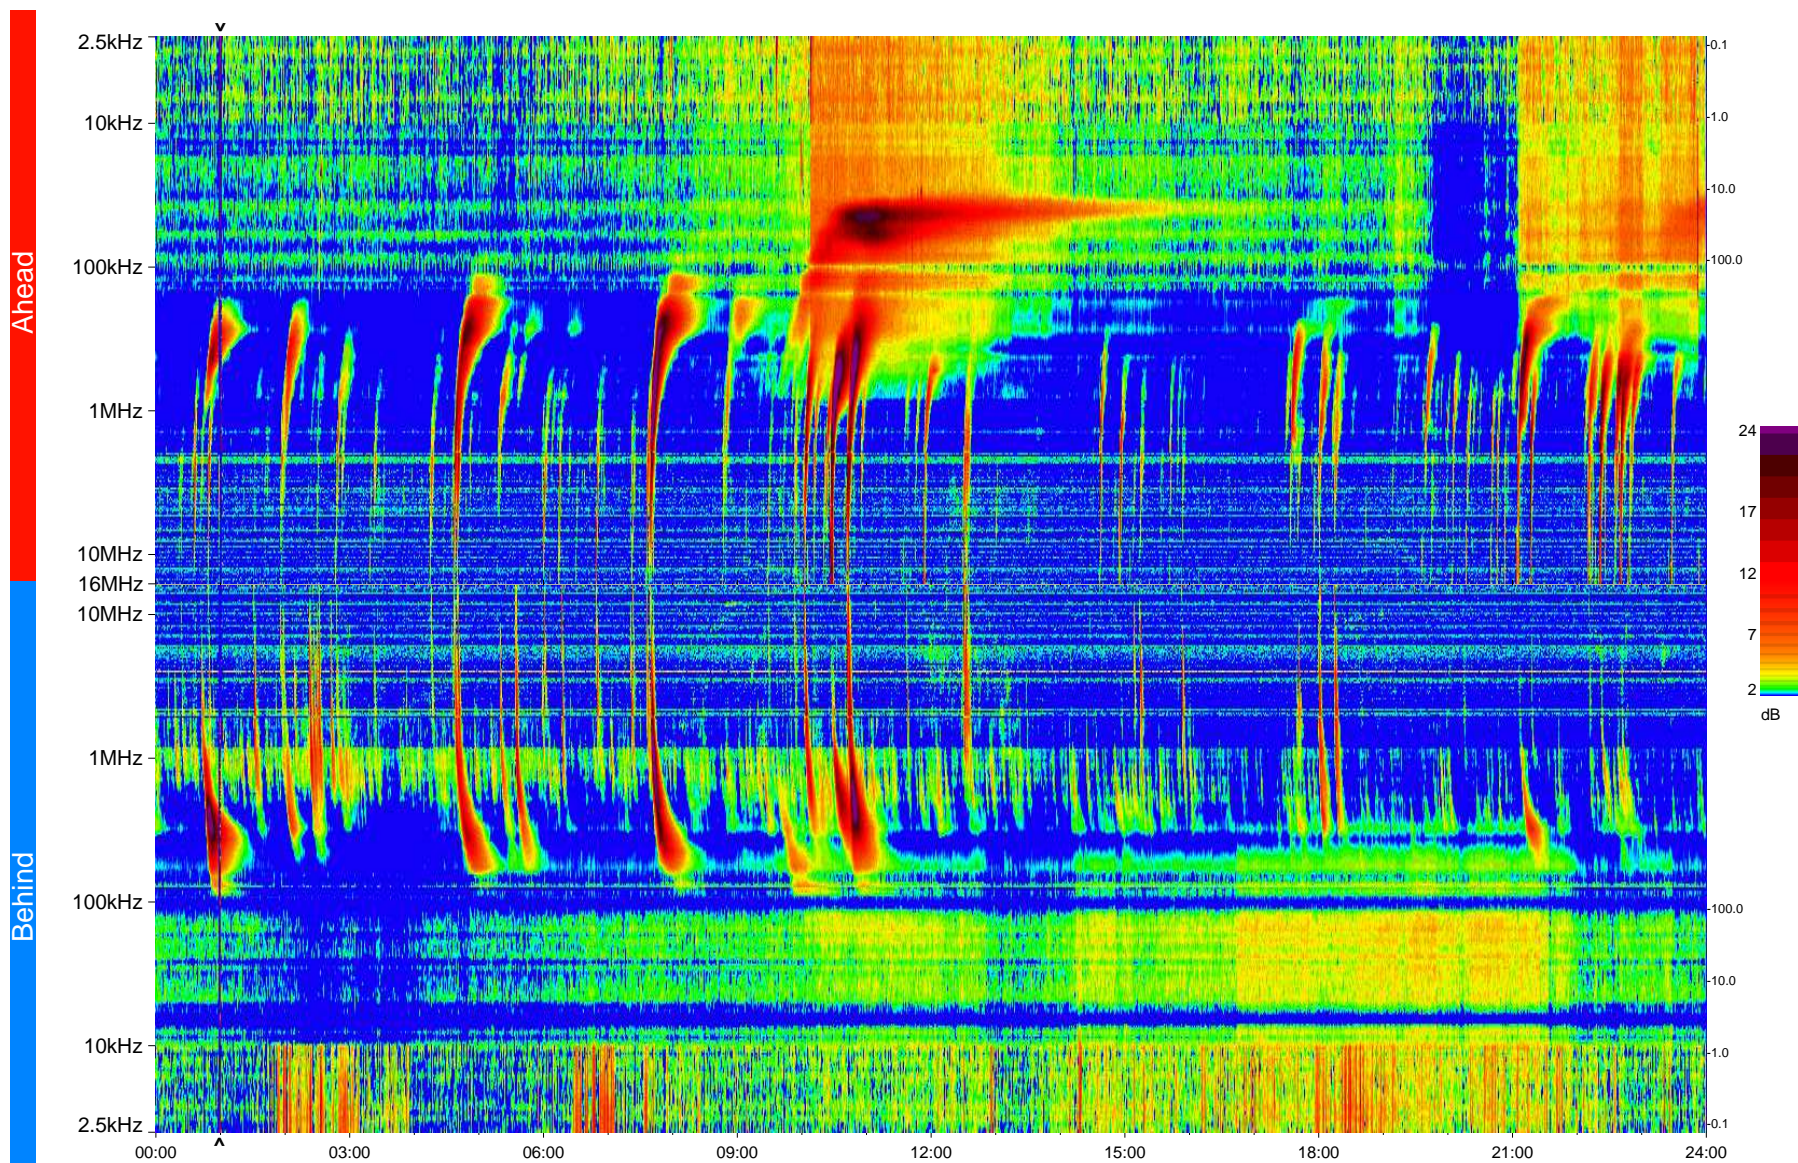

STEREO/WAVES Daily Summary - 22-Apr-2013 (DOY 112)

Ahead source file = swaves_ahead_2013_112_1_05.fin
Ahead PSE Angle = xxx.x

Behind PSE Angle = xxx.x
Behind source file = swaves_behind_2013_112_1_05.fin

Time (UTC)