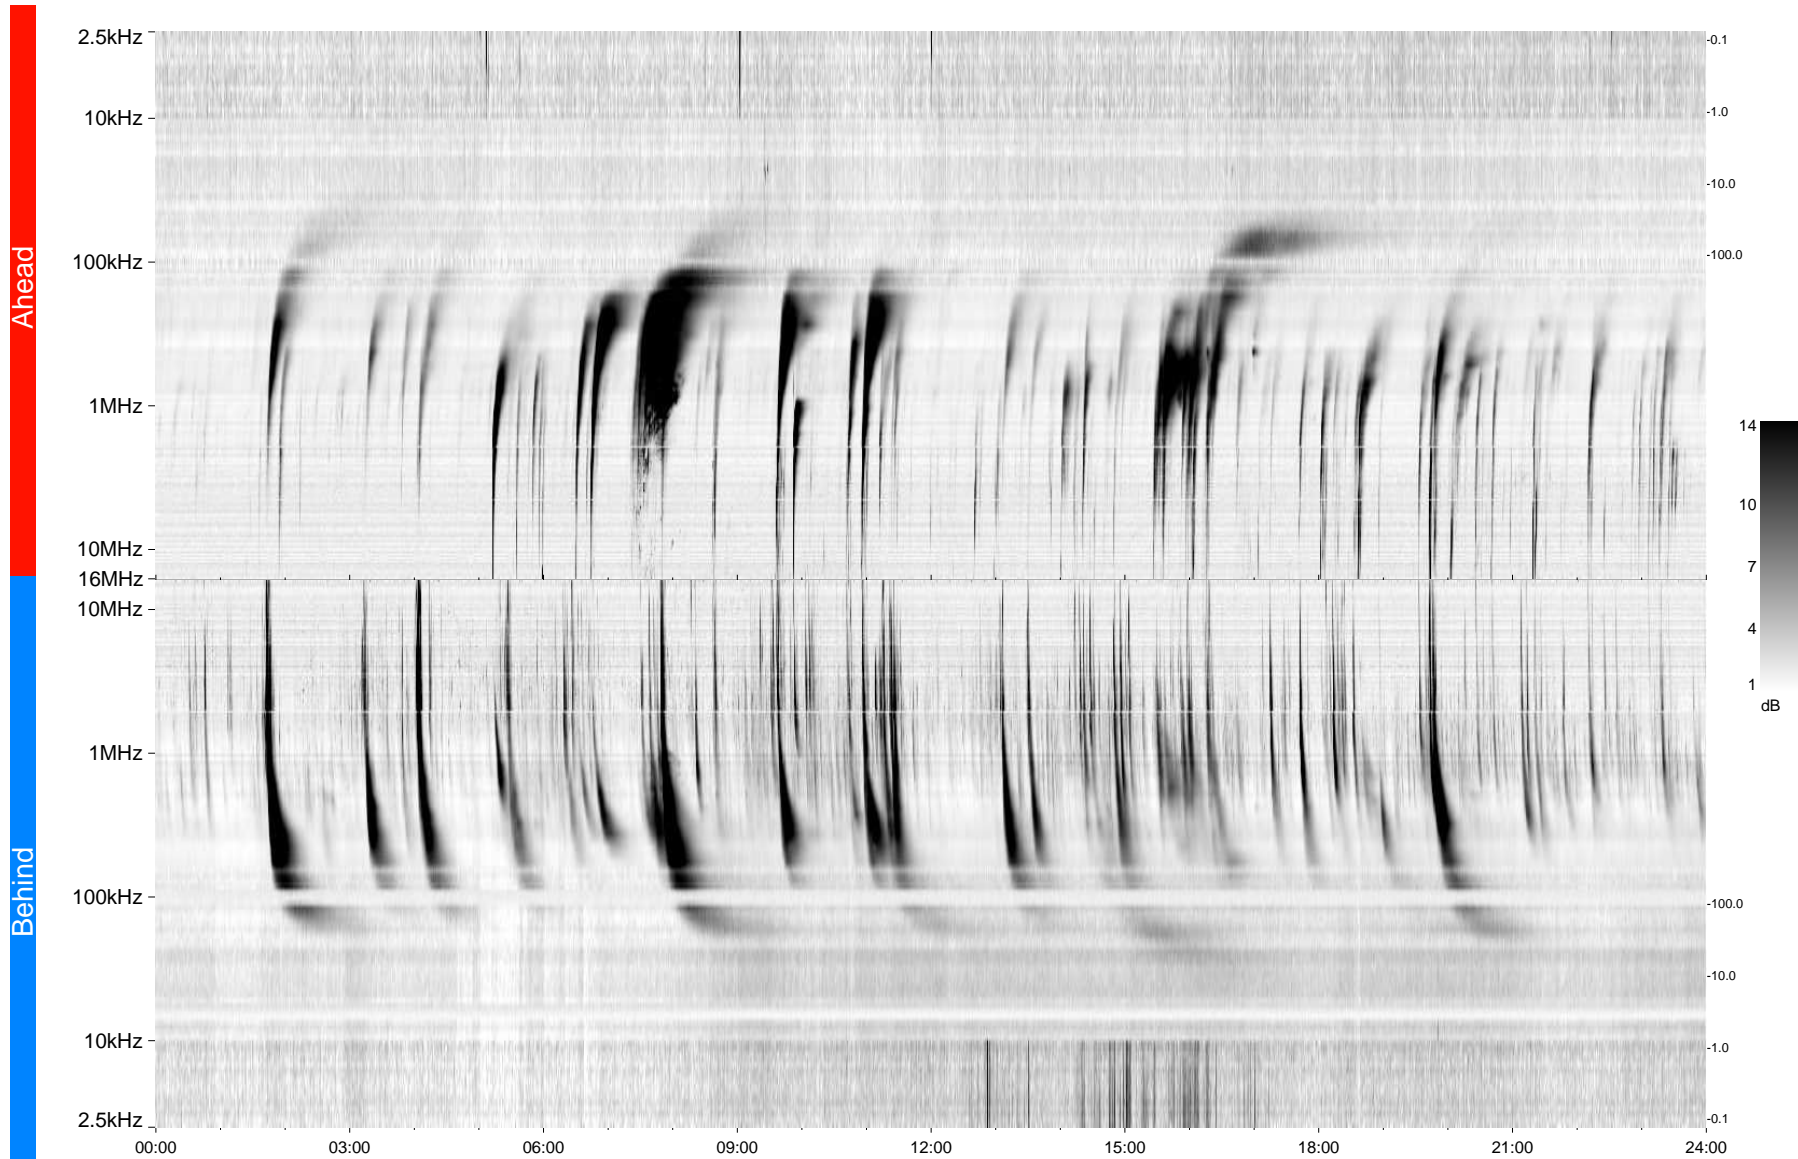

# STEREO/WAVES Daily Summary - 21-Apr-2013 (DOY 111)

Ahead source file = swaves\_ahead\_2013\_111\_1\_05.fin  
Ahead PSE Angle = xxx.x

Behind PSE Angle = xxx.x  
Behind source file = swaves\_behind\_2013\_111\_1\_05.fin

Time (UTC)